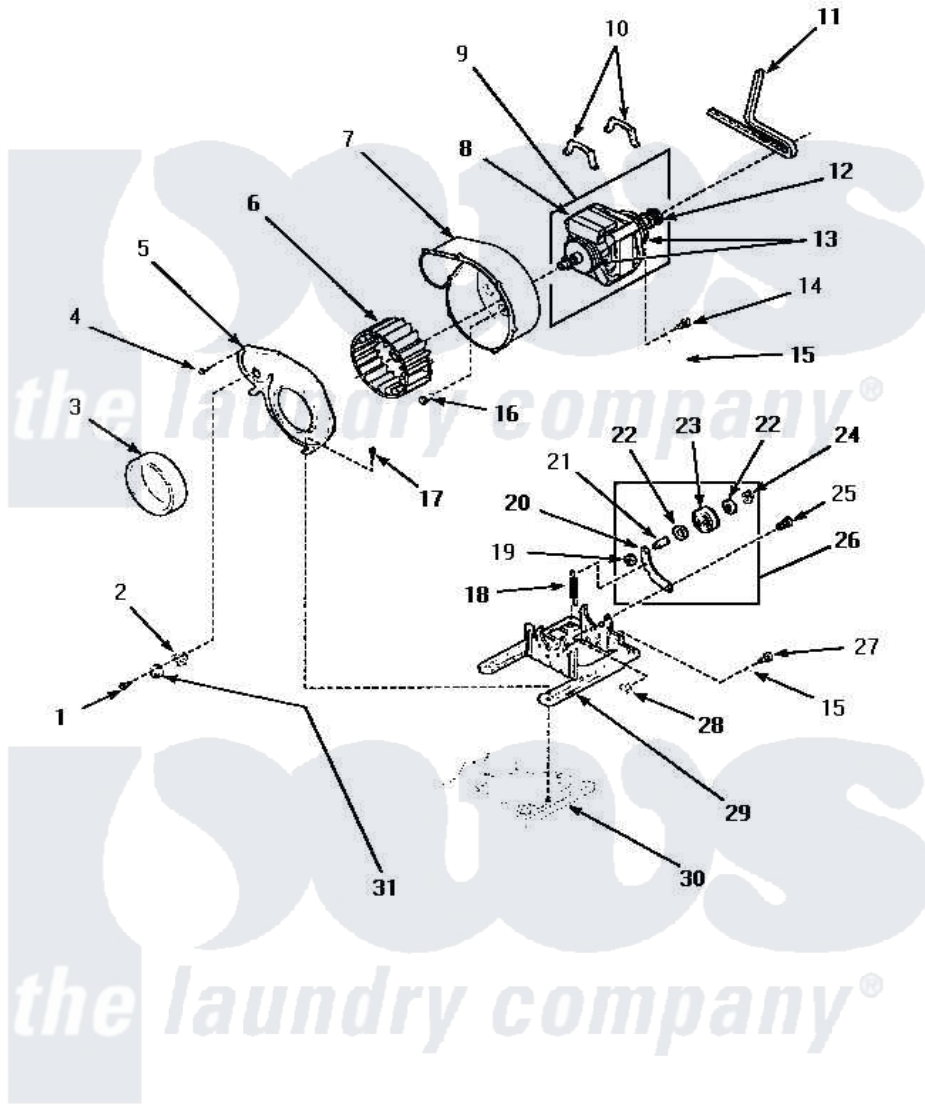

Amana AGM429W2 11 - MOTOR, EXHAUST FAN & BELT

MOTOR, EXHAUST FAN AND BELT

Amana [Residential Amana AGM429W2 Dryer Parts](#) Parts Diagram 11 - MOTOR, EXHAUST FAN & BELT
 Click on the part number to view part

Item	Original Part Number	Replaced By	Status	Part Description
1	23222	3177991		Screw
2	61401	61623		Thermostat, Heater-BR
3	500313			Seal, Blower Housing
4	31260			Screw, No.8 X 3/8 Ind H
5	500078	511969P		Kit Blower Housing And Cover
6	56000	510139P		Assembly Blower Fan Package
7	56020			Housing, Blower
8	501218		Not Available	MOTOR SWITCH (DOES NOT INCLUDE THERMAL PROT
9	501211	2200376		Motor
10	Y58047	660658		Clamp, Motor Mounting 343481 685441
11	59174	40111201		Belt, Cylinder
12	500011			Pulley, Motor
13	590P3			Motor Hub Ring Kit
14	20530			Screw, 10-24 x 3/8 Hex

15	Y00000000		Not Available	SEE NOTE GROUND WIRE FROM MOTOR TO MOUNTING BRACKET
16	501668	503688		Screw, 10B-16 X .34 I
17	33562	27001200		Screw
18	56076			Spring, Idler
19	56156	358160		Nut
20	500910	37001144		Assembly- Idler
21	56461			Shaft
22	52549			Washer, 501 ID X3/4 Odx
23	Y54414			Assembly, Wheel And Bearing
24	23748			Ring, Retaining
25	500824			Screw, 1/4-20 Unc Hex
26	500269	37001287		Assembly, Idler Lever/Shaft/Pulley
27	20530			Screw, 10-24 x 3/8 Hex
28	52566	27001225		Nut, Jam Mid Lock 1/4-20
29	500822	503613		Mount, Motor
30	Y00000000		Not Available	SEE NOTE BASE -- (SEE CABINET PAGE)
31	56410			Thermostat