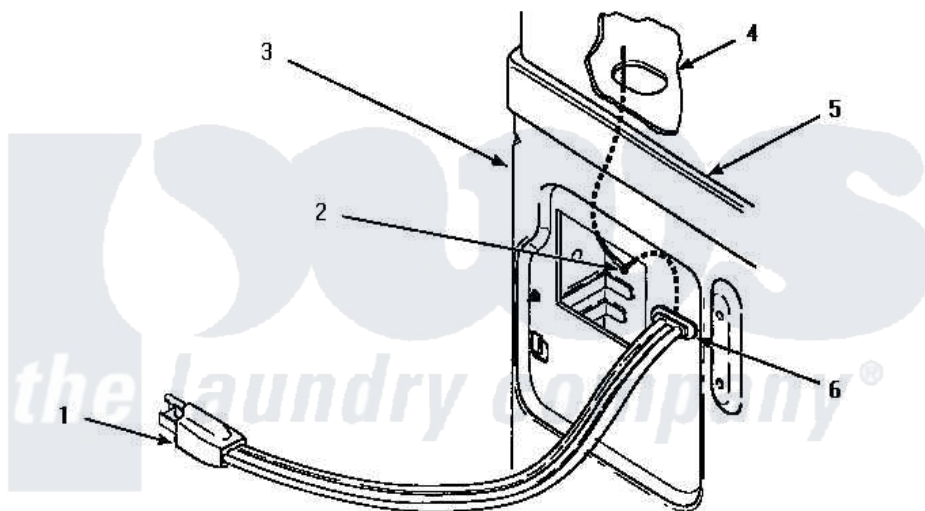

Amana AGM429W2 13 - POWER CORD

POWER CORDS

Amana [Residential Amana AGM429W2 Dryer Parts](#) Parts Diagram 13 - POWER CORD

[Click on the part number to view part](#)

Item	Original Part Number	Replaced By	Status	Part Description
1	Y56222	27001142		Cord, Power
2	20530			Screw, 10-24 x 3/8 Hex
3	Y00000000		Not Available	SEE NOTE CABINET -- (SEE CABINET PAGE)
4	Y00000000		Not Available	SEE NOTE CONTROL HOOD REAR PANEL -- (SEE CABINET TOP PAGE)
5	Y00000000		Not Available	SEE NOTE CABINET TOP -- (SEE CABINET TOP PAGE)
6	21903	211881		Grommet, Cord Part Not Used-Gas Models Only