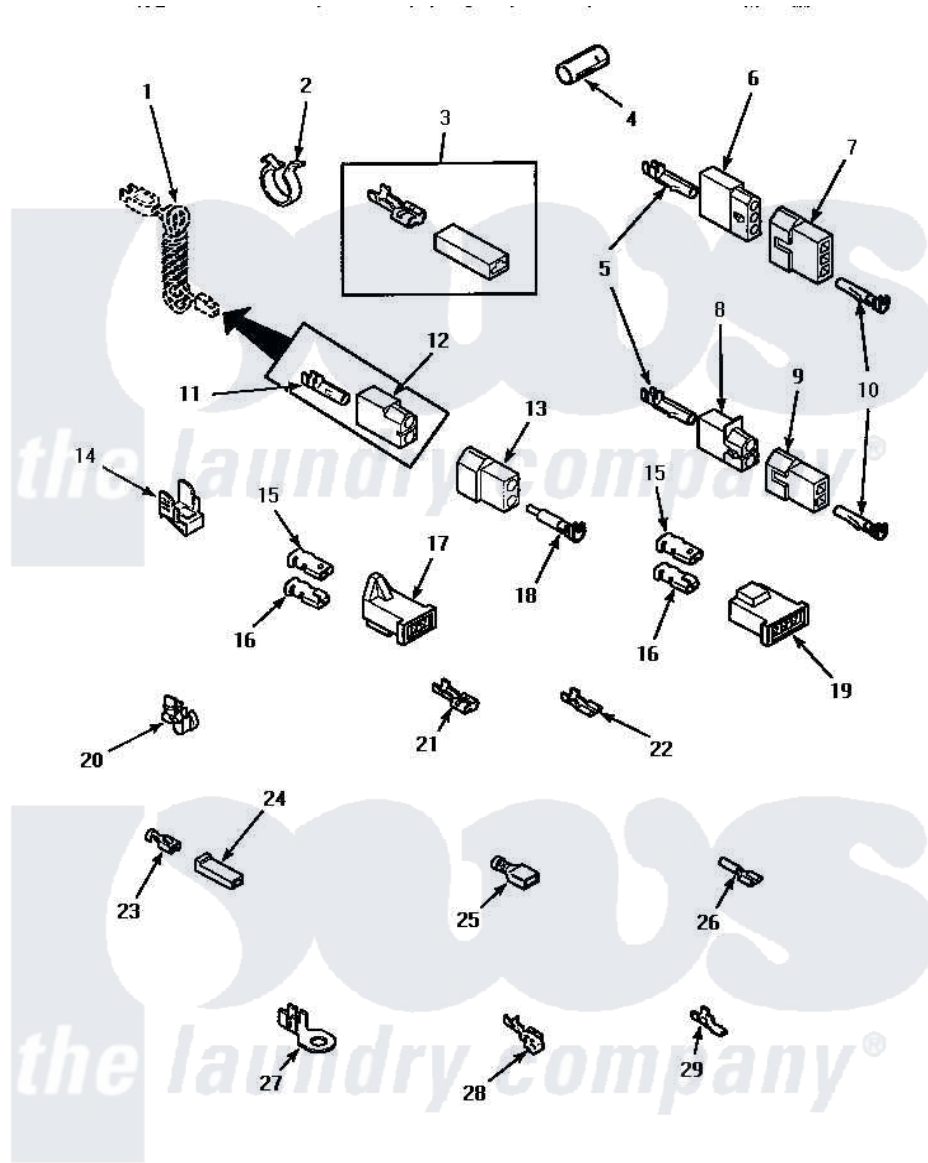

## TERMINALS

Amana [Residential Amana AGM429W2 Dryer Parts](#) Parts Diagram 14 - TERMINALS  
 Click on the part number to view part

Item	Original Part Number	Replaced By	Status	Part Description
1	Y00000000		Not Available	SEE NOTE POWER CORD
2	61510	<a href="#">504034</a>		Clip, Wire
3	<a href="#">Y00237</a>			Terminal-Female 1/4 ((1) 12 GAUGE Wire Or(2) 18 GA
4	Y21365	<a href="#">503670</a>		Sleeve Insulator
5	Y00117	<a href="#">5011-XX</a>		093 Female Socket
6	23039	<a href="#">697780</a>		Receptacle,
7	<a href="#">23040</a>			Plug-3 Circuit
8	<a href="#">56451</a>			Receptacle, 2 Circuit
9	<a href="#">56448</a>			Terminal Block Plug
10	<a href="#">Y00116</a>			Terminal, Pin-Male
11	<a href="#">00130</a>			Terminal, Pin-1/8 Femal
12	<a href="#">56265</a>			Receptacle, 2 Circuit
13	<a href="#">56266</a>			Plug
14	Y00161	<a href="#">B5733302</a>		Clip, Ground
15	<a href="#">Y00189</a>			Terminal, Spade
16	<a href="#">Y00190</a>			Connector-Receptacle