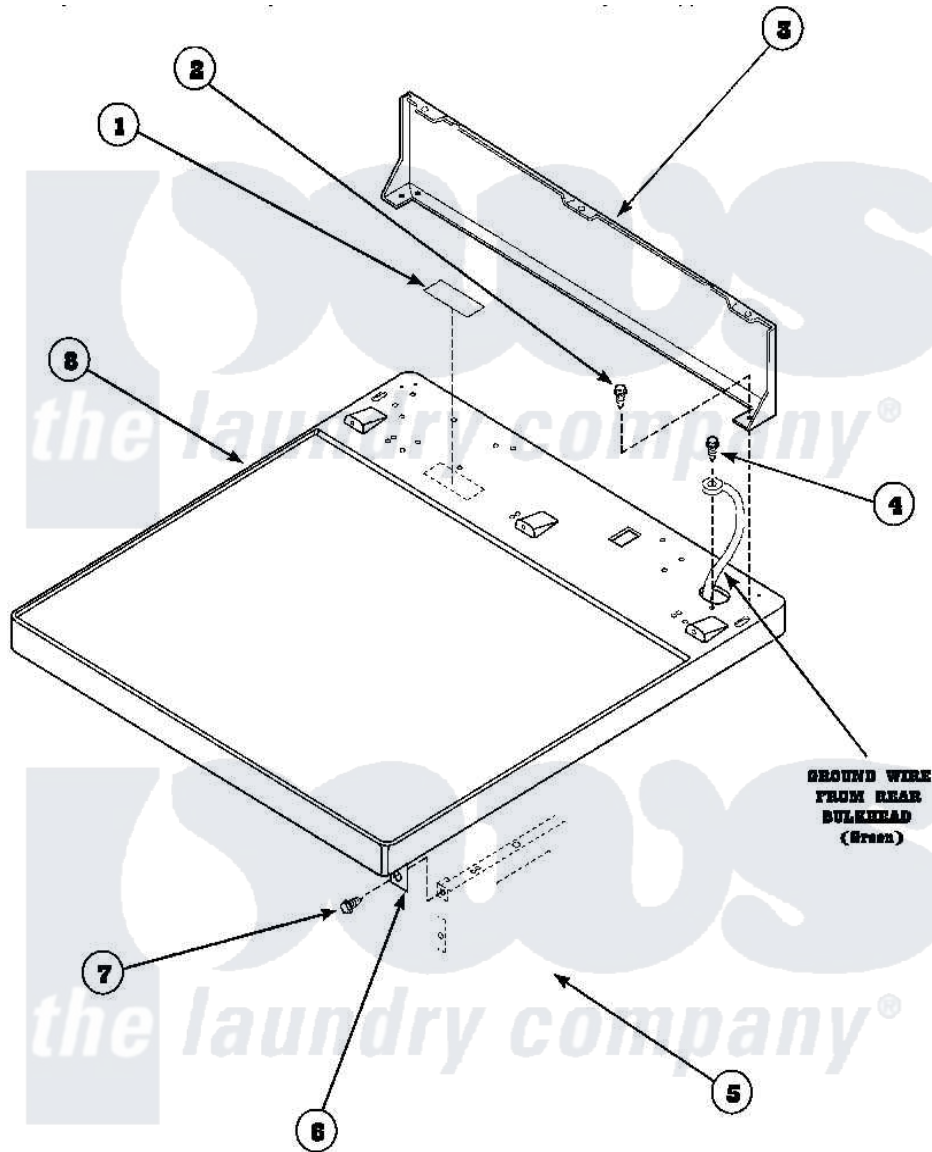

Amana AGM429W2 (BOM: PAGM429W2) 01 - CABINET TOP AND CONTROL HOOD REAR PANEL

Amana Residential Amana AGM429W2 (BOM: PAGM429W2) Dryer Parts Parts Diagram 01 - CABINET TOP AND CONTROL HOOD REAR PANEL
 Click on the part number to view part

Item	Original Part Number	Replaced By	Status	Part Description
1	24903		Not Available	STICKER,DISCONNECT POW
2	501086	90767		Screw, 8A X 3/8 HeX Washer Head Tapping
3	500343		Not Available	PANEL,BACK(HOME HOOD)
4	20530			Screw, 10-24 x 3/8 Hex
5	500001P		Not Available	(ADD LETTER BEFORE "P" IN PART
6	500084	40130801		Bracket, Top Mount
7	33562	27001200		Screw
8	500085P		Not Available	(ADD LETTER L-L, W-W TO PART N