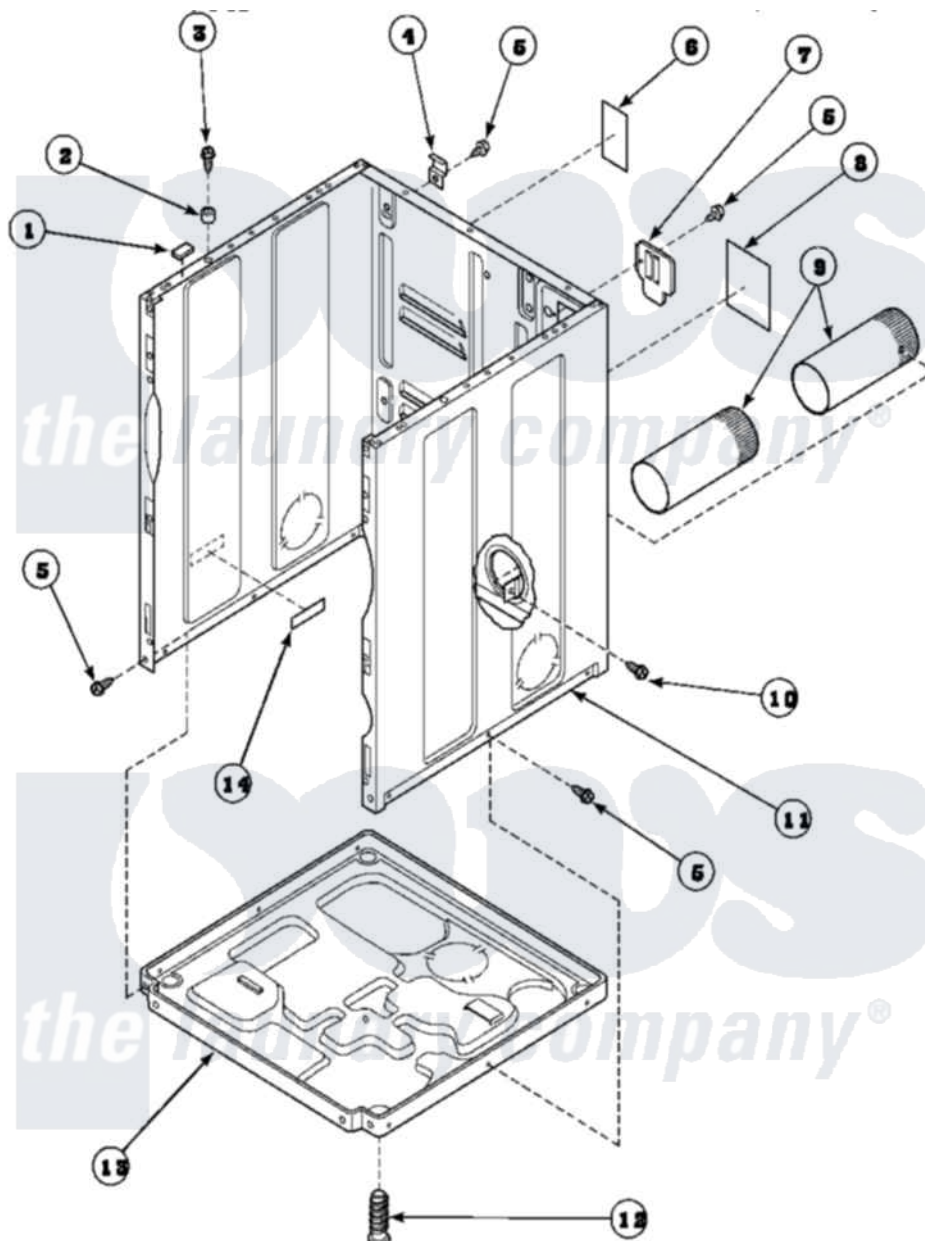

# Amana AGM429W2 (BOM: PAGM429W2) 02 - CABINET, EXHAUST DUCT AND BASE

Amana Residential Amana AGM429W2 (BOM: PAGM429W2) Dryer Parts Diagram 02 - CABINET, EXHAUST DUCT AND BASE

Click on the part number to view part

Item	Original Part Number	Replaced By	Status	Part Description
1	<a href="#">Y56128</a>			Pad, Bumper
2	56079	<a href="#">505187</a>		Locator, Panel
3	32671	<a href="#">Y014874</a>		Screw, Idler Arm And Sleeve
4	<a href="#">500003</a>			Hinge, Top
5	33562	<a href="#">27001200</a>		Screw
6	500670		Not Available	STICKER NG OR MIXED GA
7	500114	<a href="#">510903</a>		Plate Access Panel
8	501289		Not Available	(ELECTRIC MODELS)
9	500064	<a href="#">505518</a>		Duct, Exhaust
10	501668	<a href="#">503688</a>		Screw, 10B-16 X .34 I
11	500001P		Not Available	(ADD LETTER BEFORE "P" IN PART
12	<a href="#">Y500101</a>			Leg, Leveling
13	<a href="#">500070</a>			Base, Dryer
14	61294		Not Available	(ELECTRIC MODELS)