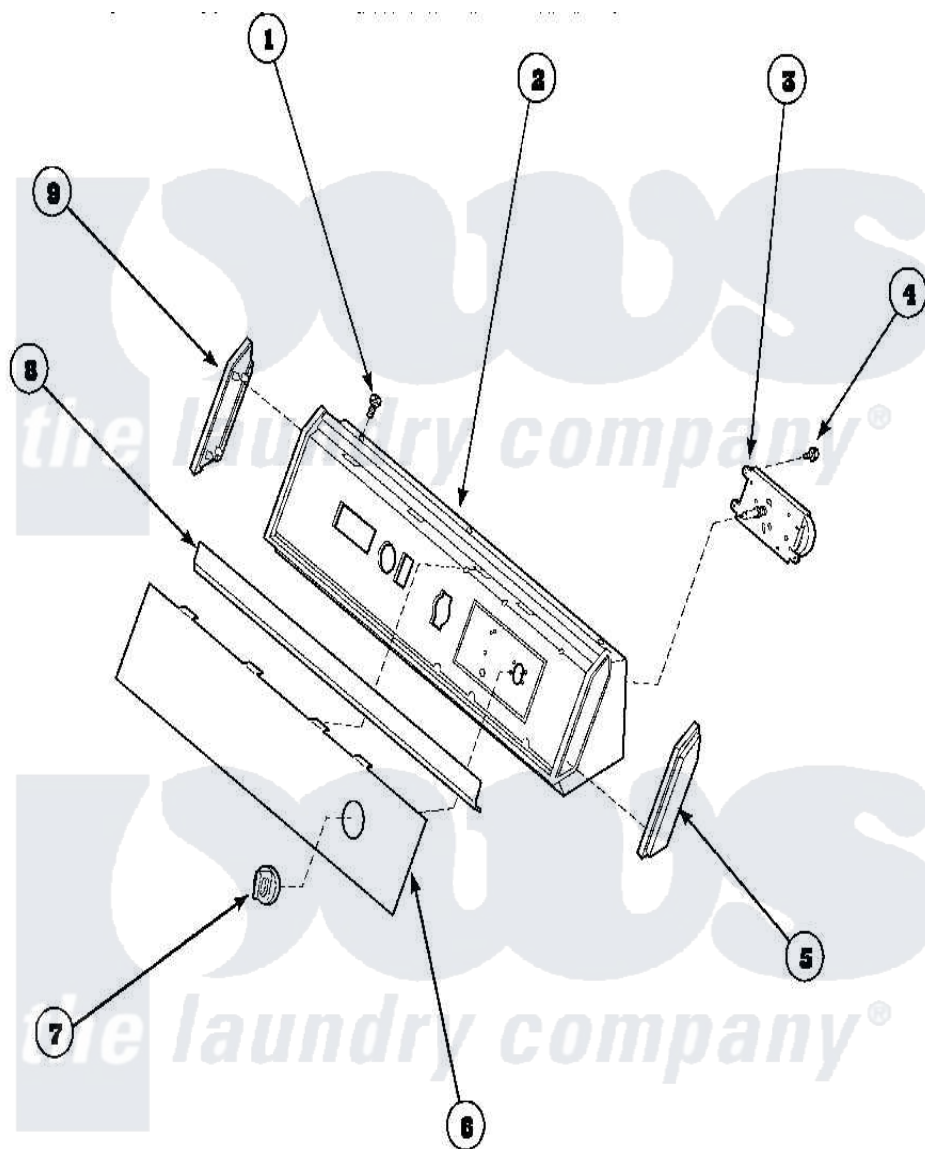

Amana AGM429W2 (BOM: PAGM429W2) 05 - GRAPHIC PANEL, CONTROL HOOD AND CONTROLS

Amana Residential Amana AGM429W2 (BOM: PAGM429W2) Dryer Parts Parts Diagram 05 - GRAPHIC PANEL, CONTROL HOOD AND CONTROLS
 Click on the part number to view part

Item	Original Part Number	Replaced By	Status	Part Description
1	32993		Not Available	SCREW, No.8ABX3/4 POZIDRI
"	31752		Not Available	SCREW, No.8ABX3/4 POZIDRI
2	62745	660966		Switch-WL
"	59937		Not Available	ASSY, HOOD MTG
3	501881		Not Available	TIMER
4	501086	90767		Screw, 8A X 3/8 HeX Washer Head Tapping
5	31248			Cap, End-RH-Chrome
6	502202			Panel, Graphics Black
7	62234		Not Available	ASSY, TIMER KNOB & SKIRT WHITE
"	62176		Not Available	ASSY, TIMER KNOB & SKIR
8	61849R		Not Available	TRIM, CONT PNL TOP
9	31249		Not Available	CAP, END-L.H.-CHROME