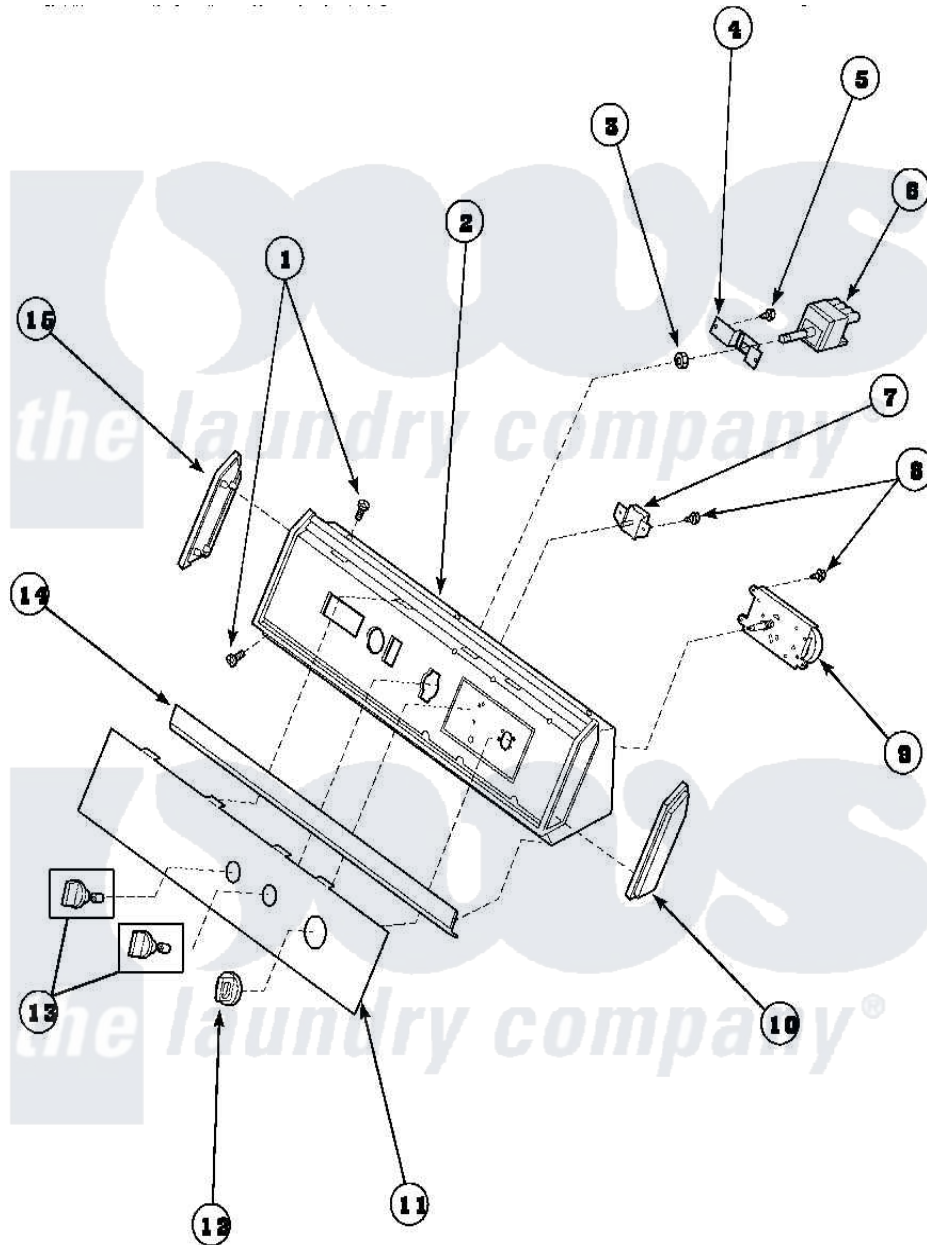

**Amana AGM429W2 (BOM: PAGM429W2) 06 - GRAPHIC PANEL,
CONTROL HOOD AND CONTROLS**

Amana Residential Amana AGM429W2 (BOM: PAGM429W2) Dryer Parts Parts Diagram 06 - GRAPHIC PANEL,
CONTROL HOOD AND CONTROLS
Click on the part number to view part

Item	Original Part Number	Replaced By	Status	Part Description
1	32993		Not Available	SCREW, No.8ABX3/4 POZIDRI
"	31752		Not Available	SCREW, No.8ABX3/4 POZIDRI
2	62745	660966		Switch-WL
"	59937		Not Available	ASSY, HOOD MTG
3	57584		Not Available	NUT
4	59704			Bracket, Switch Mount
5	31260			Screw, No.8 X 3/8 Ind H
6	Y61511		Not Available	SWITCH,FABRIC SELECTOR
7	500823			Signal, Rotary
8	501086	90767		Screw, 8A X 3/8 HeX Washer Head Tapping
9	502963			Timer, 3 Cycle
10	31248			Cap, End-RH-Chrome
11	502203		Not Available	PANEL, GRAPHICS GRAY