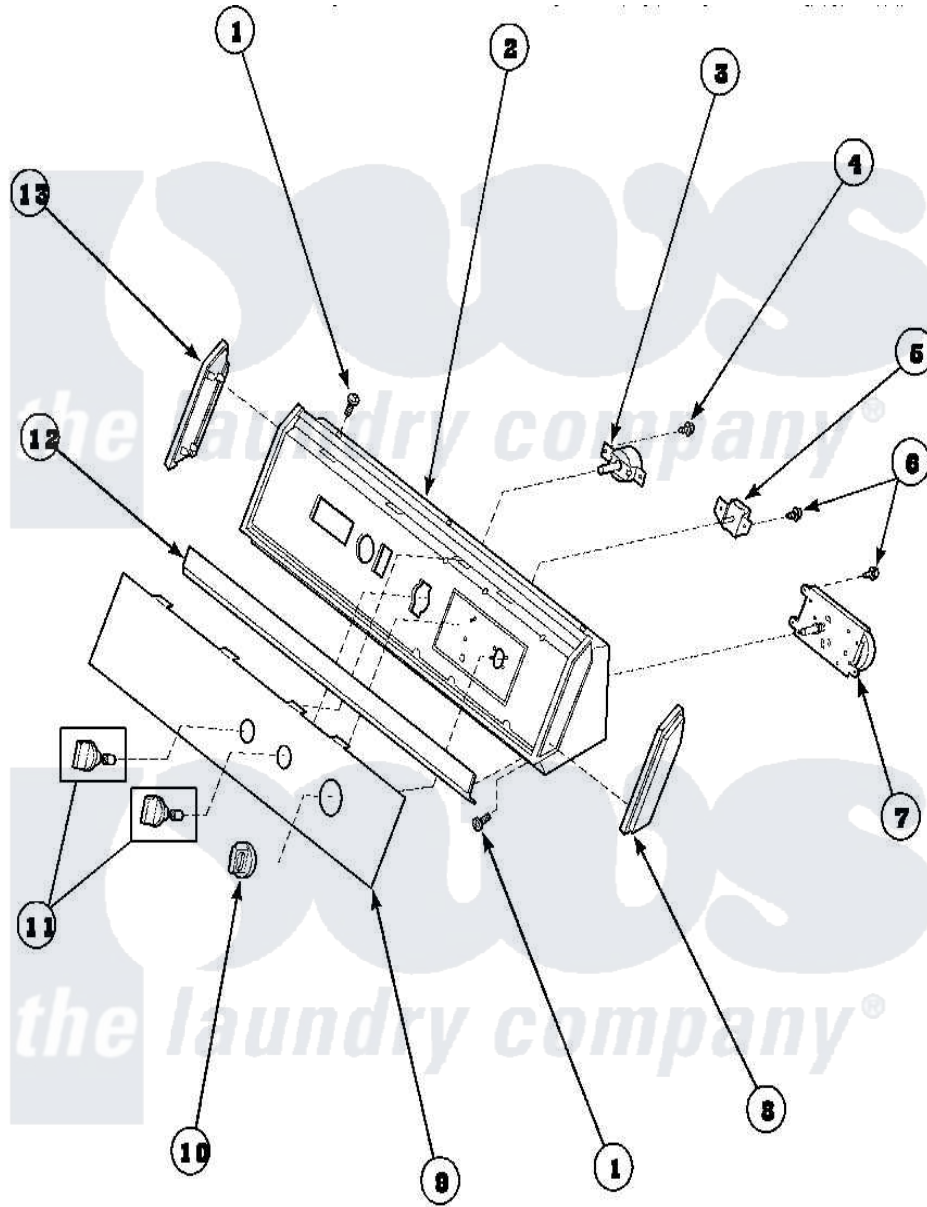

**Amana AGM429W2 (BOM: PAGM429W2) 07 - GRAPHIC PANEL,
CONTROL HOOD AND CONTROLS**

Amana Residential Amana AGM429W2 (BOM: PAGM429W2) Dryer Parts Parts Diagram 07 - GRAPHIC PANEL,
CONTROL HOOD AND CONTROLS
Click on the part number to view part

Item	Original Part Number	Replaced By	Status	Part Description
1	32993		Not Available	SCREW, No.8ABX3/4 POZIDRI
"	31752		Not Available	SCREW, No.8ABX3/4 POZIDRI
2	62745	660966		Switch-WL
"	59937		Not Available	ASSY, HOOD MTG
3	62173			Switch, Temperature Select
4	31260			Screw, No.8 X 3/8 Ind H
5	500823			Signal, Rotary
6	501086	90767		Screw, 8A X 3/8 HeX Washer Head Tapping
7	502967	502967P		Timer 5 Cycle Package
8	31248			Cap, End-RH-Chrome
9	502200	154089501		Control Electrical
"	502445		Not Available	PANEL, GRAPHICS WHITE
10	62234		Not Available	ASSY, TIMER KNOB & SKIRT

10	02204	Not Available	WHITE
"	62176	Not Available	ASSY,TIMER KNOB & SKIR
11	33610		Assembly, Knob-Rotary-Black
"	33688	36701W	Knob
12	61849R	Not Available	TRIM, CONT PNL TOP
13	31249	Not Available	CAP,END-L.H.-CHROME