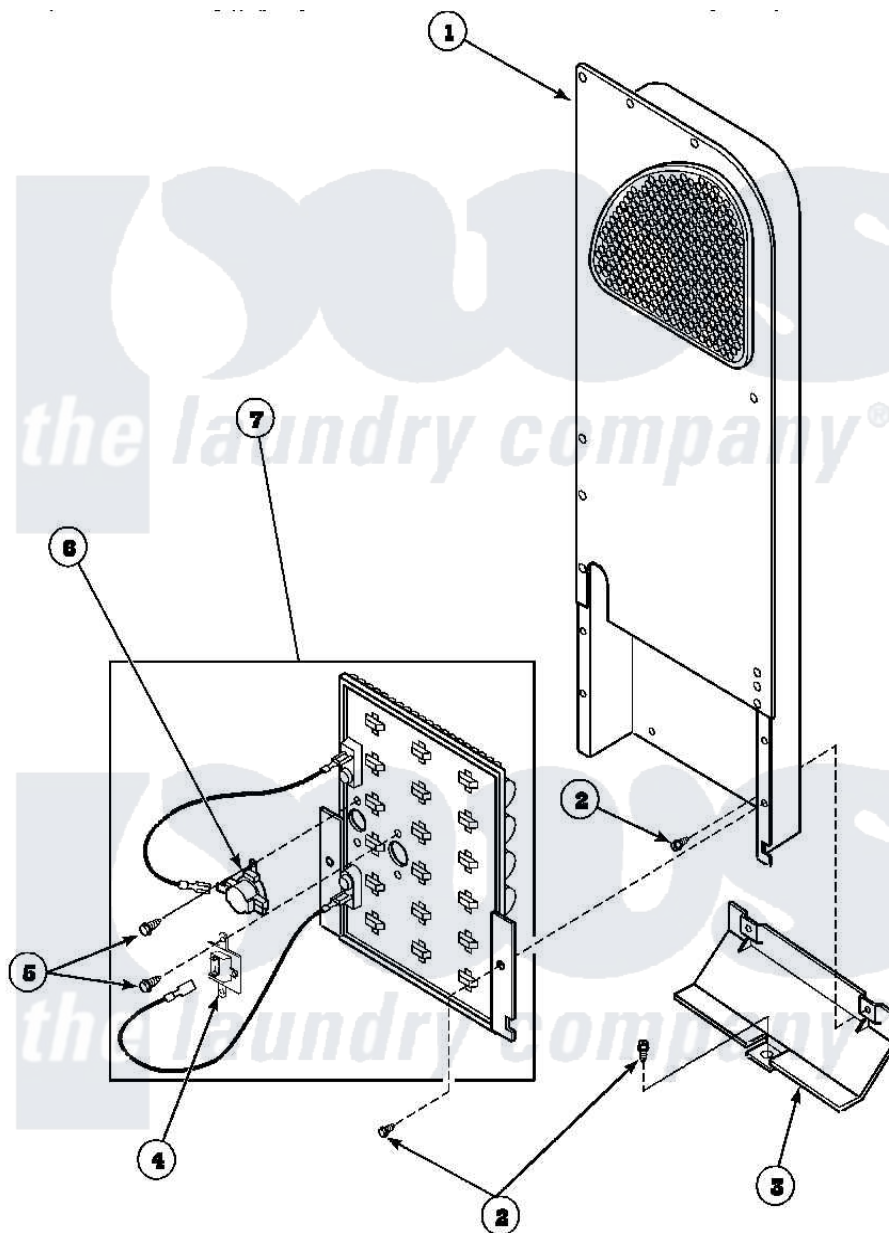

**Amana AGM429W2 (BOM: PAGM429W2) 08 - HEATER BOX ASSY
ORIGINALLY ON ELEC DRYER**

Amana Residential Amana AGM429W2 (BOM: PAGM429W2) Dryer Parts Parts Diagram 08 - HEATER BOX ASSY ORIGINALLY ON ELEC DRYER
Click on the part number to view part

Item	Original Part Number	Replaced By	Status	Part Description
1	500179P	503605		Assembly, Heater Duct
2	501668	503688		Screw, 10B-16 X .34 I
3	60952		Not Available	SHIELD,HEAT DUCT
4	62600	40113801		Fuse, Thermal
5	23222	3177991		Screw
6	Y62641	W10116735		Thermistor-Fix
7	61928			Heater Assembly 208V
"	61927			Heater Assembly