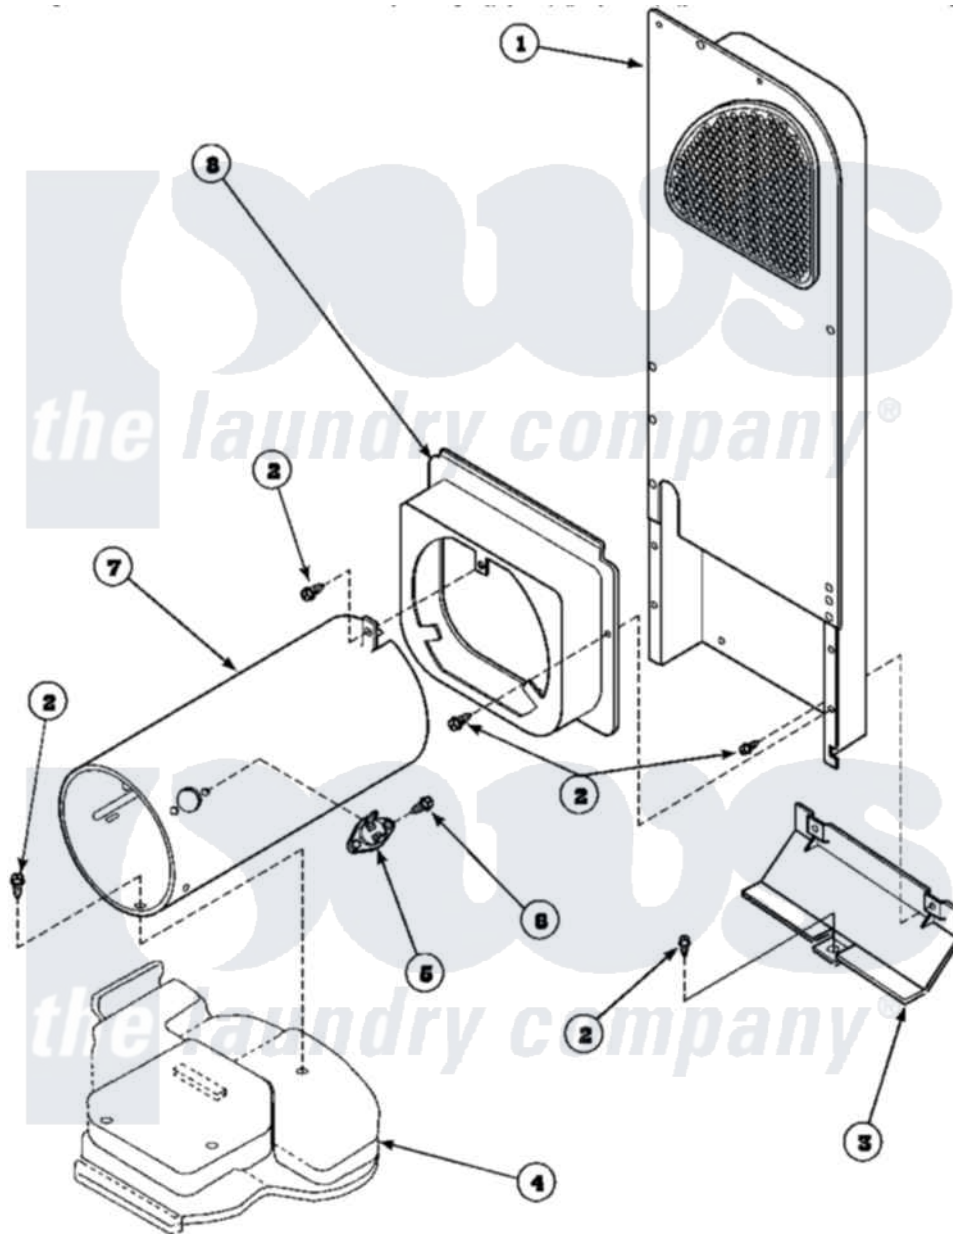

**Amana AGM429W2 (BOM: PAGM429W2) 09 - HEATER BOX ASSY  
ORIGINALLY ON GAS DRYER**

Amana Residential Amana AGM429W2 (BOM: PAGM429W2) Dryer Parts Parts Diagram 09 - HEATER BOX ASSY ORIGINALLY ON GAS DRYER  
Click on the part number to view part

Item	Original Part Number	Replaced By	Status	Part Description
1	500179P	<a href="#">503605</a>		Assembly, Heater Duct
2	501668	<a href="#">503688</a>		Screw, 10B-16 X .34 I
3	60952		Not Available	SHIELD,HEAT DUCT
4	<a href="#">500070</a>			Base, Dryer
5	<a href="#">Y61886</a>			Thermostat, Limit-Blk
6	51782		Not Available	SCREW, 6B-20X5/16
7	61974		Not Available	BURNER HOUSING
8	500122	<a href="#">510101</a>		Shroud Heat Duct