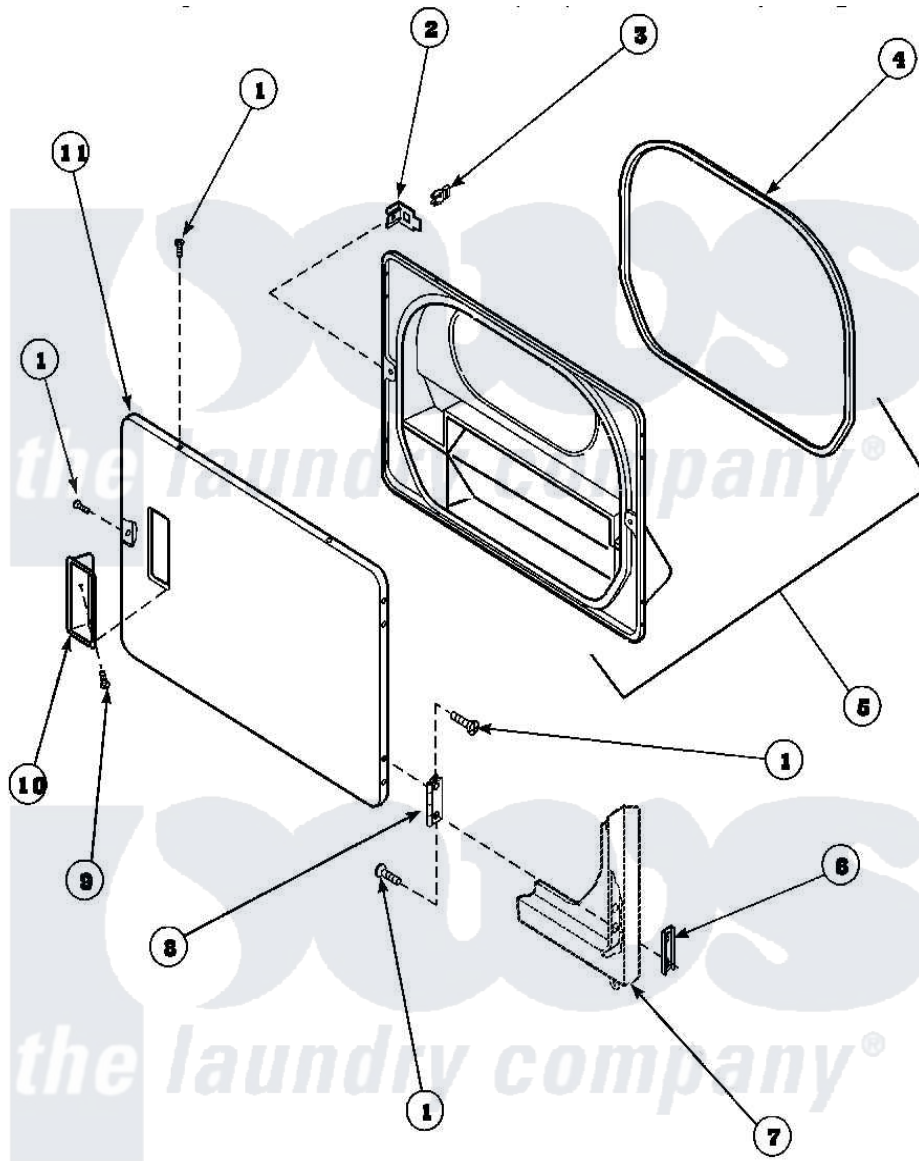

# Amana AGM429W2 (BOM: PAGM429W2) 11 - LOADING DOOR

Amana [Residential Amana AGM429W2 \(BOM: PAGM429W2\) Dryer Parts](#) Parts Diagram 11 - LOADING DOOR  
 Click on the part number to view part

| Item | Original Part Number   | Replaced By              | Status        | Part Description               |
|------|------------------------|--------------------------|---------------|--------------------------------|
| 1    | <a href="#">500226</a> |                          |               | Screw, 8b-16 x 5/8 Tap         |
| 2    | 500223                 | <a href="#">40116201</a> |               | Bracket, Door Strike           |
| 3    | 500039                 | <a href="#">510181</a>   |               | Strike Doormetal               |
| 4    | 500200                 |                          | Not Available | SEAL,DOOR                      |
| 5    | 500199                 |                          | Not Available | ASSY,LINER & SEAL              |
| 6    | <a href="#">500236</a> |                          |               | Clip, Door Hinge Mount         |
| 7    | 500033                 |                          | Not Available | FRONT PANEL                    |
| 8    | 500041                 | <a href="#">Y503676</a>  |               | Hinge, Door And Top            |
| 9    | 500297                 | <a href="#">8281236</a>  |               | Screw                          |
| 10   | 500042                 |                          | Not Available | DOOR PULL                      |
| 11   | <a href="#">500040</a> |                          |               | Outer Door Panel               |
| NI   | 500035                 |                          | Not Available | COMPLETE LOADING DOOR ASSEMBLY |