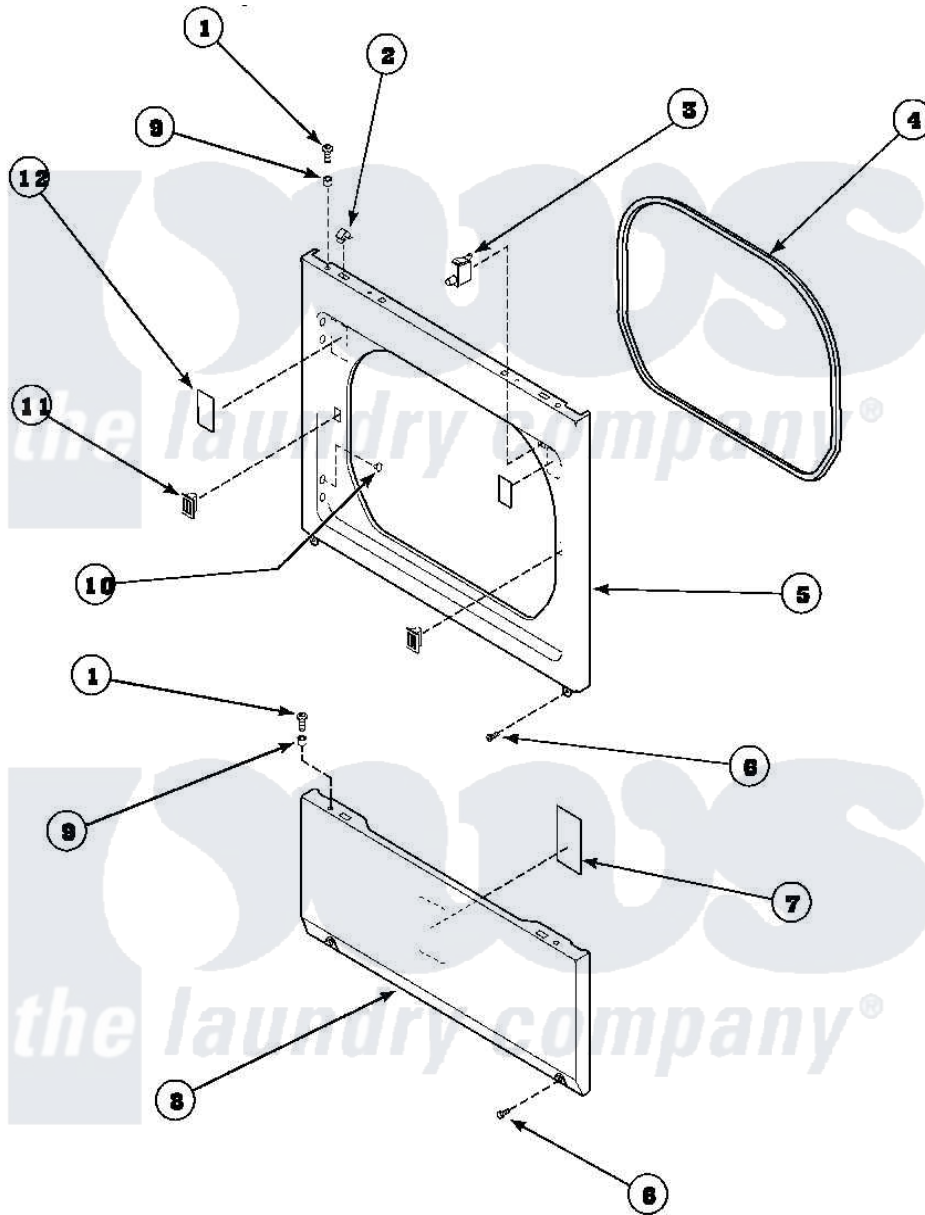

**Amana AGM429W2 (BOM: PAGM429W2) 12 - LOWER ACCESS PANEL, FRONT PANEL AND SEAL**

Amana Residential Amana AGM429W2 (BOM: PAGM429W2) Dryer Parts Parts Diagram 12 - LOWER ACCESS PANEL, FRONT PANEL AND SEAL  
 Click on the part number to view part

Item	Original Part Number	Replaced By	Status	Part Description
1	32671	<a href="#">Y014874</a>		Screw, Idler Arm And Sleeve
2	28835	<a href="#">22001650</a>		Fastener, Spring
3	Y62872	<a href="#">W10169313</a>		Switch-Dor
4	<a href="#">500034</a>			Seal, Front Panel
5	500033		Not Available	FRONT PANEL
6	33562	<a href="#">27001200</a>		Screw
7	500670		Not Available	STICKER NG OR MIXED GA
8	500044		Not Available	LOWER ACCESS PANEL
9	56079	<a href="#">505187</a>		Locator, Panel
10	500227	<a href="#">505295</a>		Screw, No.8ab-16 x 3/4 PH
11	54660	<a href="#">LA-1003</a>		Door Catch Kit
12	500281		Not Available	STICKER