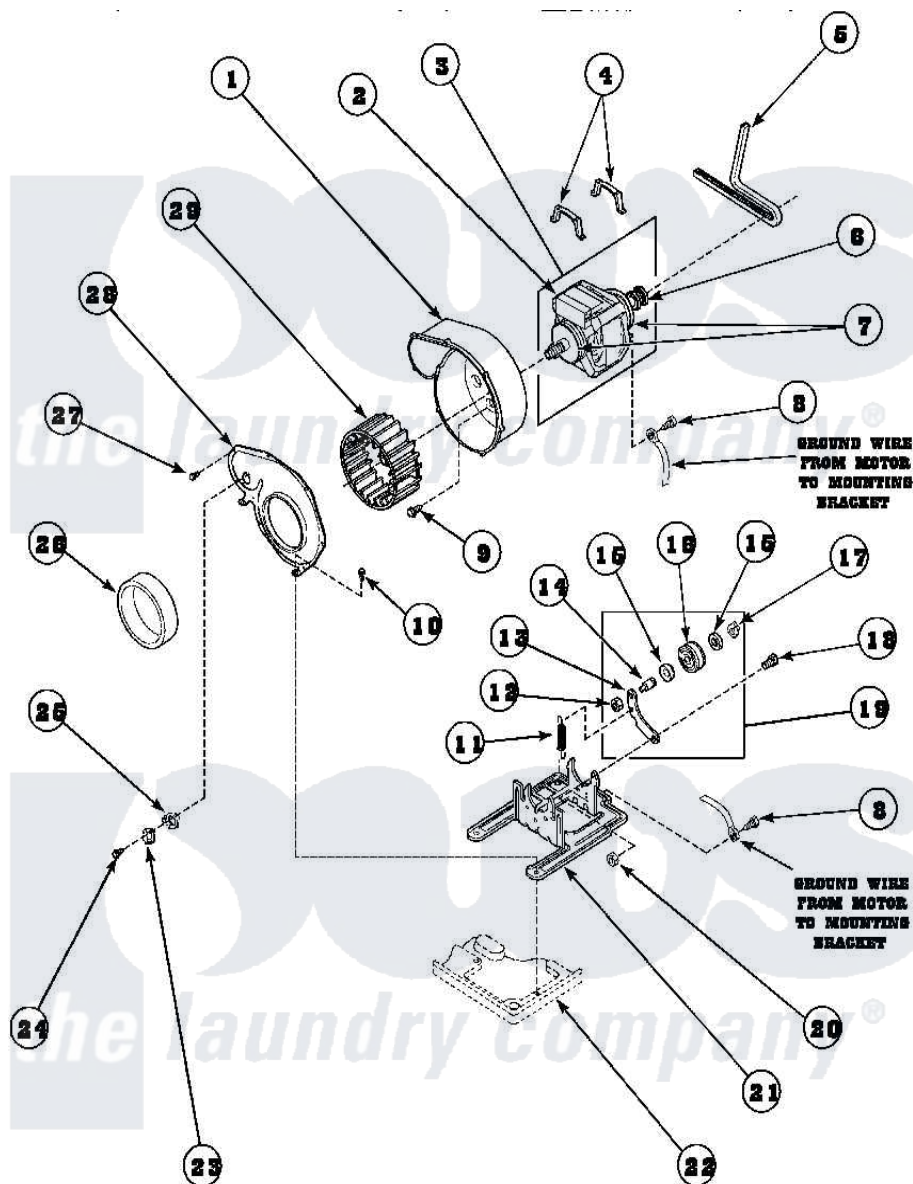

Amana AGM429W2 (BOM: PAGM429W2) 14 - MOTOR, EXHAUST FAN AND BELT

Amana Residential Amana AGM429W2 (BOM: PAGM429W2) Dryer Parts Parts Diagram 14 - MOTOR, EXHAUST FAN AND BELT

Click on the part number to view part

Item	Original Part Number	Replaced By	Status	Part Description
1	56020			Housing, Blower
2	501218		Not Available	MOTOR SWITCH (DOES NOT INCLUDE THERMAL PROT
3	501211	2200376		Motor
4	Y58047	660658		Clamp, Motor Mounting 343481 685441
5	59174	40111201		Belt, Cylinder
6	500011			Pulley, Motor
7	590P3			Motor Hub Ring Kit
8	20530			Screw, 10-24 x 3/8 Hex
9	501668	503688		Screw, 10B-16 X .34 I
10	33562	27001200		Screw
11	56076			Spring, Idler
12	56156	358160		Nut
13	500910	37001144		Assembly- Idler

14	56461		Shaft
15	52549		Washer, 501 ID X3/4 Odx
16	Y54414		Assembly, Wheel And Bearing
17	23748		Ring, Retaining
18	500824		Screw, 1/4-20 Unc Hex
19	500269	37001287	Assembly, Idler Lever/Shaft/Pulley
20	52566	27001225	Nut, Jam Mid Lock 1/4-20
21	500822	503613	Mount, Motor
22	500070		Base, Dryer
23	Y61372		Thermostat
"	503551		Thermostat, Cycling
"	56410		Thermostat
24	23222	3177991	Screw
"	Y33561	489464	Screw
25	61401	61623	Thermostat, Heater-BR
26	500313		Seal, Blower Housing
27	31260		Screw, No.8 X 3/8 Ind H
28	500078	511969P	Kit Blower Housing And Cover
29	56000	510139P	Assembly Blower Fan Package