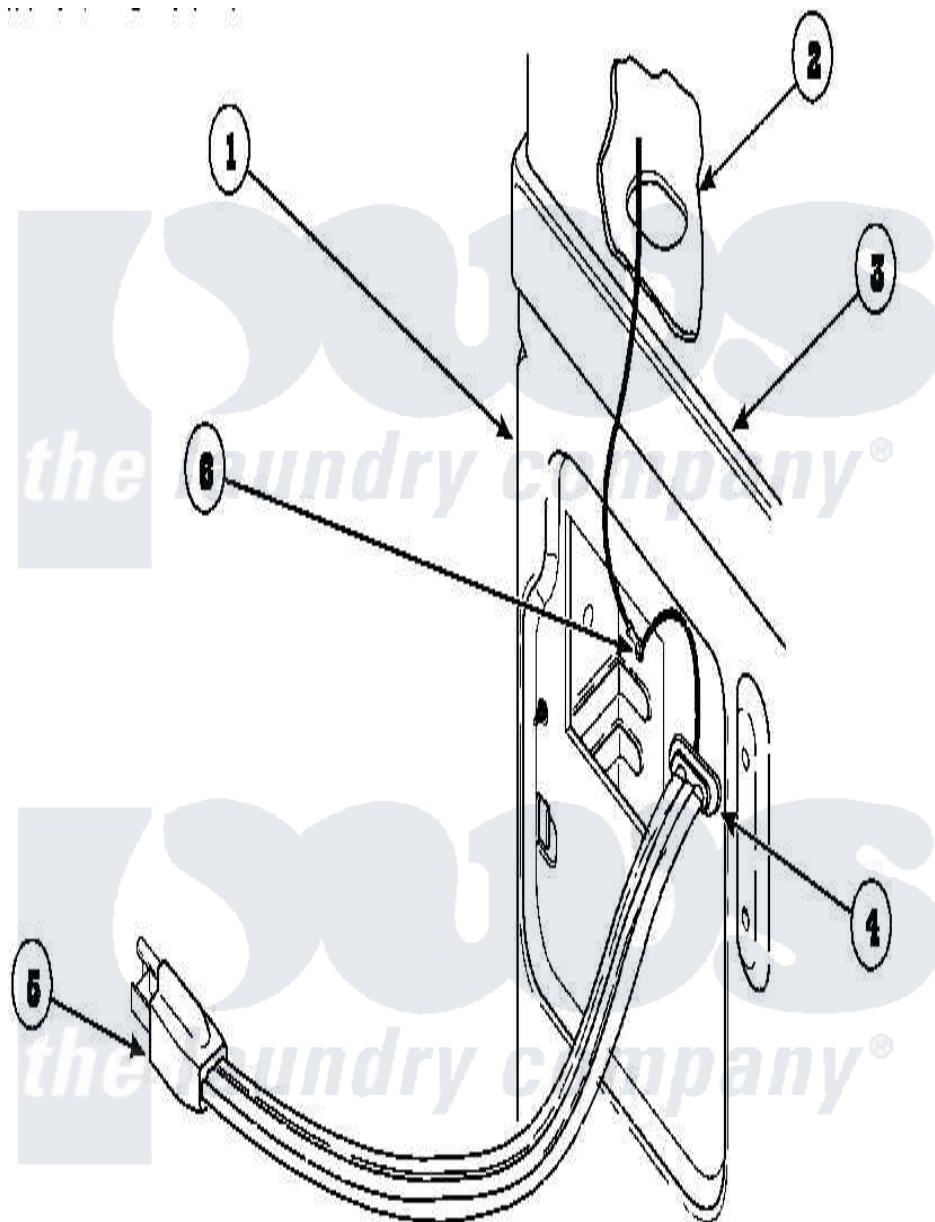

Amana AGM429W2 (BOM: PAGM429W2) 15 - POWER CORDS

Amana [Residential Amana AGM429W2 \(BOM: PAGM429W2\) Dryer Parts](#) Parts Diagram 15 - POWER CORDS
 Click on the part number to view part

Item	Original Part Number	Replaced By	Status	Part Description
1	500001P		Not Available	(ADD LETTER BEFORE "P" IN PART
2	500343		Not Available	PANEL, BACK(HOME HOOD)
3	500085P		Not Available	(ADD LETTER L-L, W-W TO PART N
4	21903	211881		Grommet, Cord Part Not Used- Gas Models Only
5	Y56222	27001142		Cord, Power
6	501668	503688		Screw, 10B-16 X .34 I
"	20530			Screw, 10-24 x 3/8 Hex