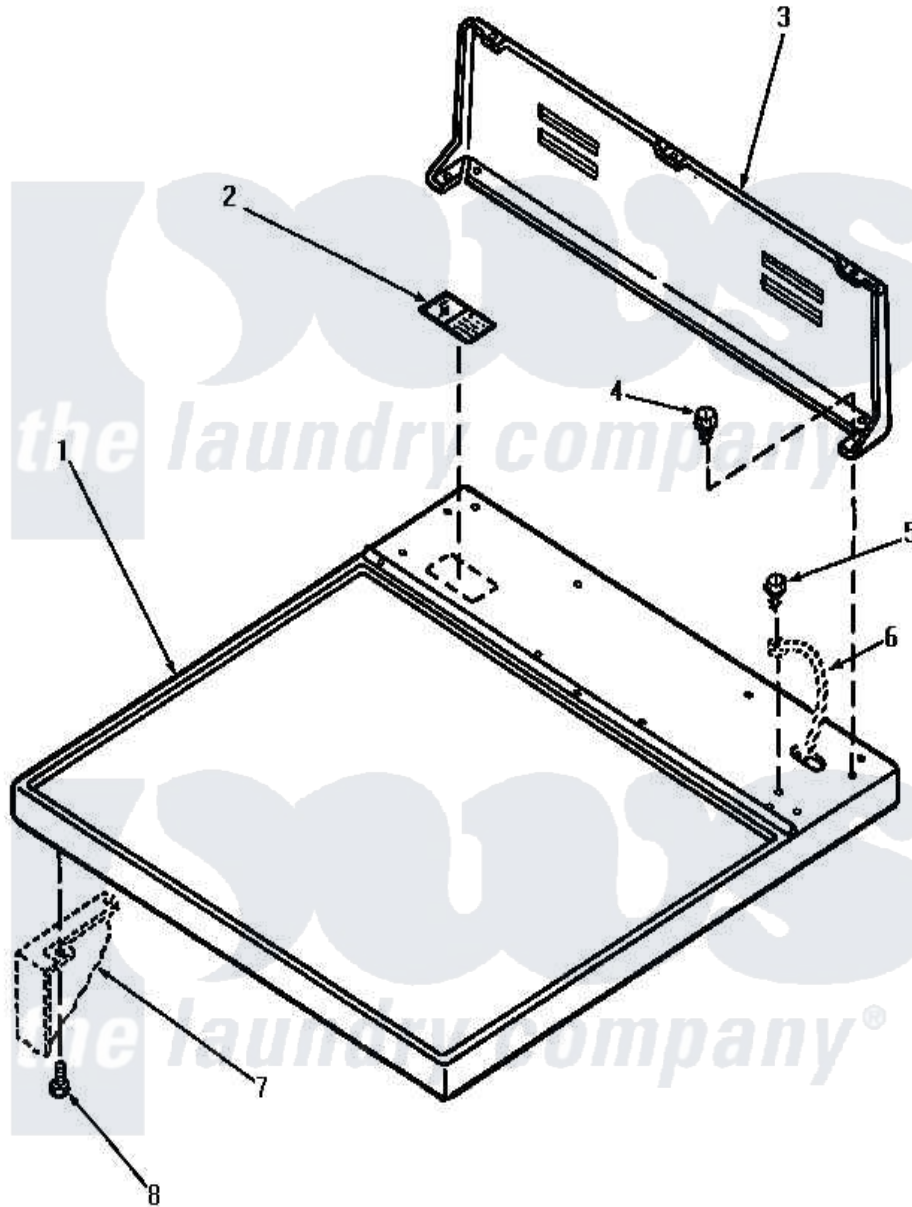

Amana AGM439 01 - CABINET TOP AND CONTROL HOOD REAR PANEL

Amana [Residential Amana AGM439 Dryer Parts](#) Parts Diagram 01 - CABINET TOP AND CONTROL HOOD REAR PANEL

[Click on the part number to view part](#)

Item	Original Part Number	Replaced By	Status	Part Description
1	60815H		Not Available	ASSY, TOP PANEL-DOMESTI
"	60815L		Not Available	CABINET TOP, ALMOND
"	60815W		Not Available	ASSY, TOP & CARTON
2	24903		Not Available	STICKER, DISCONNECT POW
3	59970		Not Available	CONTROL HOOD, REAR PANEL
4	23962	W10116760		Screw
5	20530			Screw, 10-24 x 3/8 Hex
6	Y00000000		Not Available	SEE NOTE GROUND WIRE, GREEN
7	Y00000000		Not Available	SEE NOTE CABINET -- (SEE PAGE 10, KEY 13)
8	25723	27001200		Screw