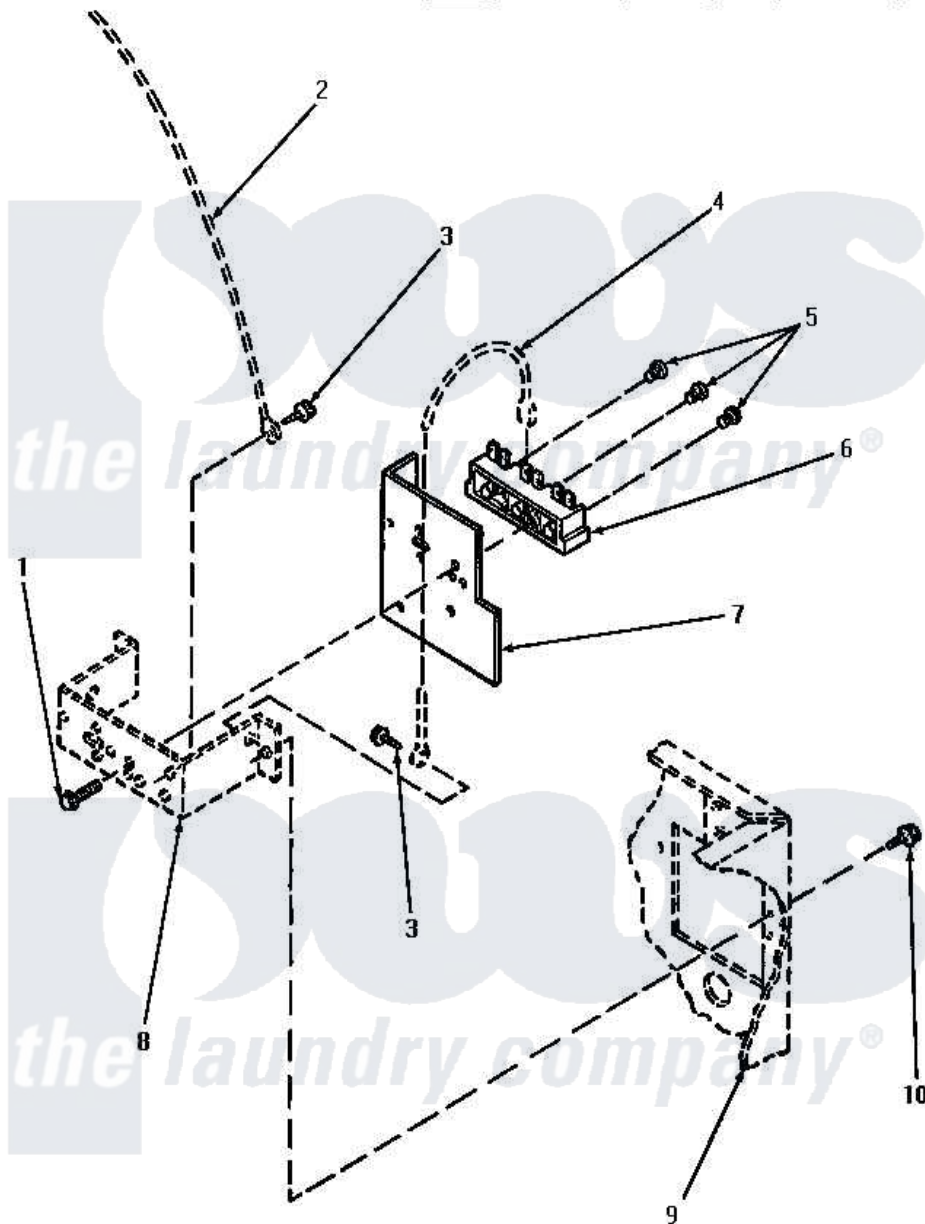

Amana AGM439 12 - TERMINAL BLOCK

Amana Residential Amana AGM439 Dryer Parts Parts Diagram 12 - TERMINAL BLOCK
 Click on the part number to view part

Item	Original Part Number	Replaced By	Status	Part Description
1	Y61200	501285		Screw, No.12 X 9/16-Pla
2	Y00000000		Not Available	SEE NOTE GROUND WIRE, GREEN
3	20530			Screw, 10-24 x 3/8 Hex
4	Y00000000		Not Available	SEE NOTE GROUND WIRE, GREEN -- (SEE NOTE 1)
5	Y61199	3400094		Screw, 10-32 X 3/8
6	61923P	61923		Block, Terminal
7	56087			Shield, Terminal Block
8	Y00000000		Not Available	SEE NOTE TERMINAL BLOCK BRACKET -- (SEE PAGE 6)
9	Y00000000		Not Available	SEE NOTE CABINET -- (SEE PAGE 10, KEY 13)
10	25723	27001200		Screw