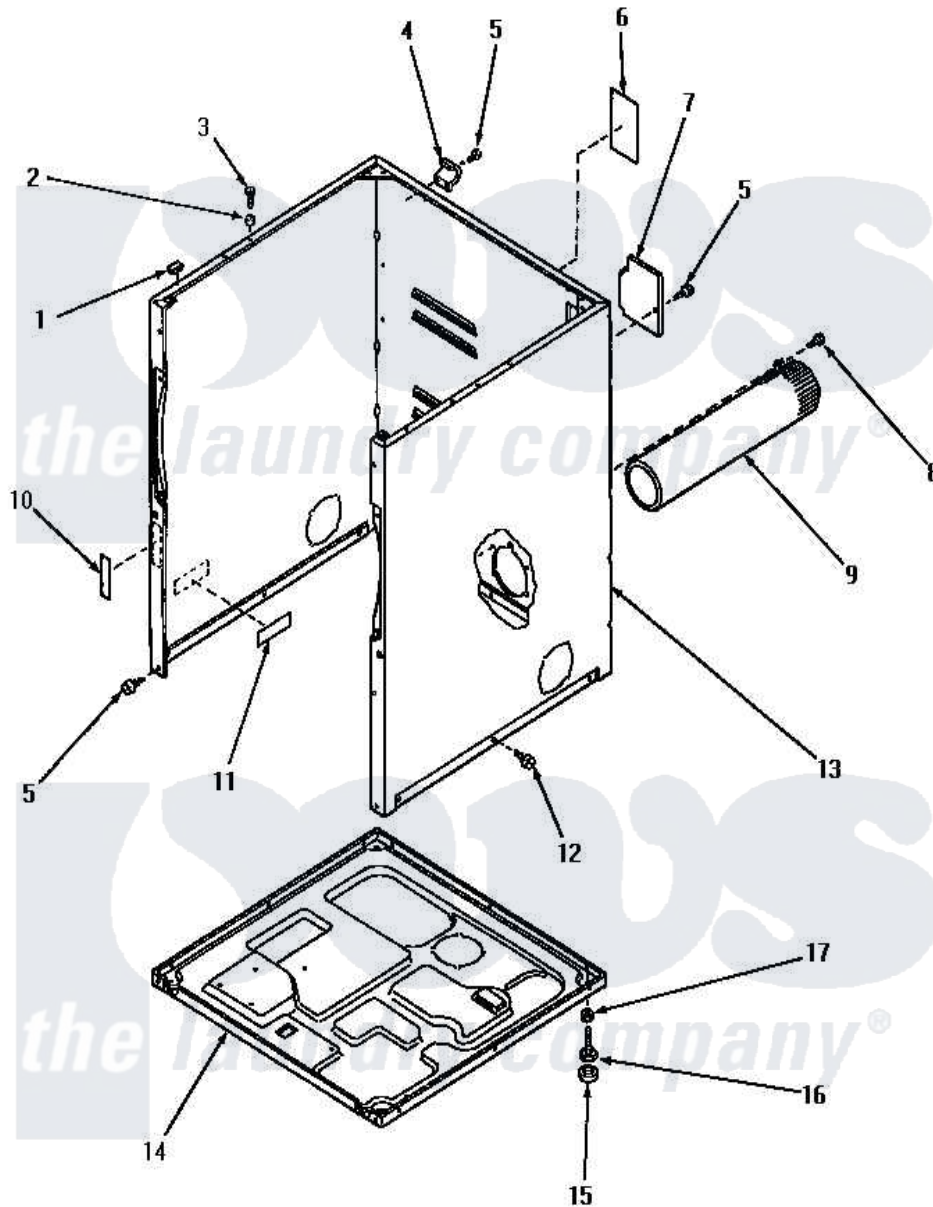

Amana AGM459 02 - CABINET, EXHAUST DUCT AND BASE

Amana Residential Amana AGM459 Dryer Parts Parts Diagram 02 - CABINET, EXHAUST DUCT AND BASE
 Click on the part number to view part

Item	Original Part Number	Replaced By	Status	Part Description
1	Y56128			Pad, Bumper
2	56079	505187		Locator, Panel
3	32671	Y014874		Screw, Idler Arm And Sleeve
4	60826		Not Available	HINGE, TOP
5	25723	27001200		Screw
6	56427		Not Available	STICKER
7	60821			Access Cover
8	56392		Not Available	SCREW, 8-18 X 3/8 TAPPI
9	56118		Not Available	ASSY, EXHAUST DUCT
10	24903		Not Available	STICKER, DISCONNECT POW
11	61294		Not Available	(ELECTRIC MODELS)
12	58624	58-624		Ts8624 Commercial Element
13	60813LP			Xxxassy, Dryer Cabinet
"	60813WP		Not Available	xxxASSY, DRYER CABINET
"	60813HP		Not Available	ASSY, DRYER CABINET
14	60811			Assembly, Base-Complete

15	70282	Y314137	Foot, Rubber
16	Y52696	Y305086	Adjustable Leg And Nut
17	20274	62739	Nut, Lock