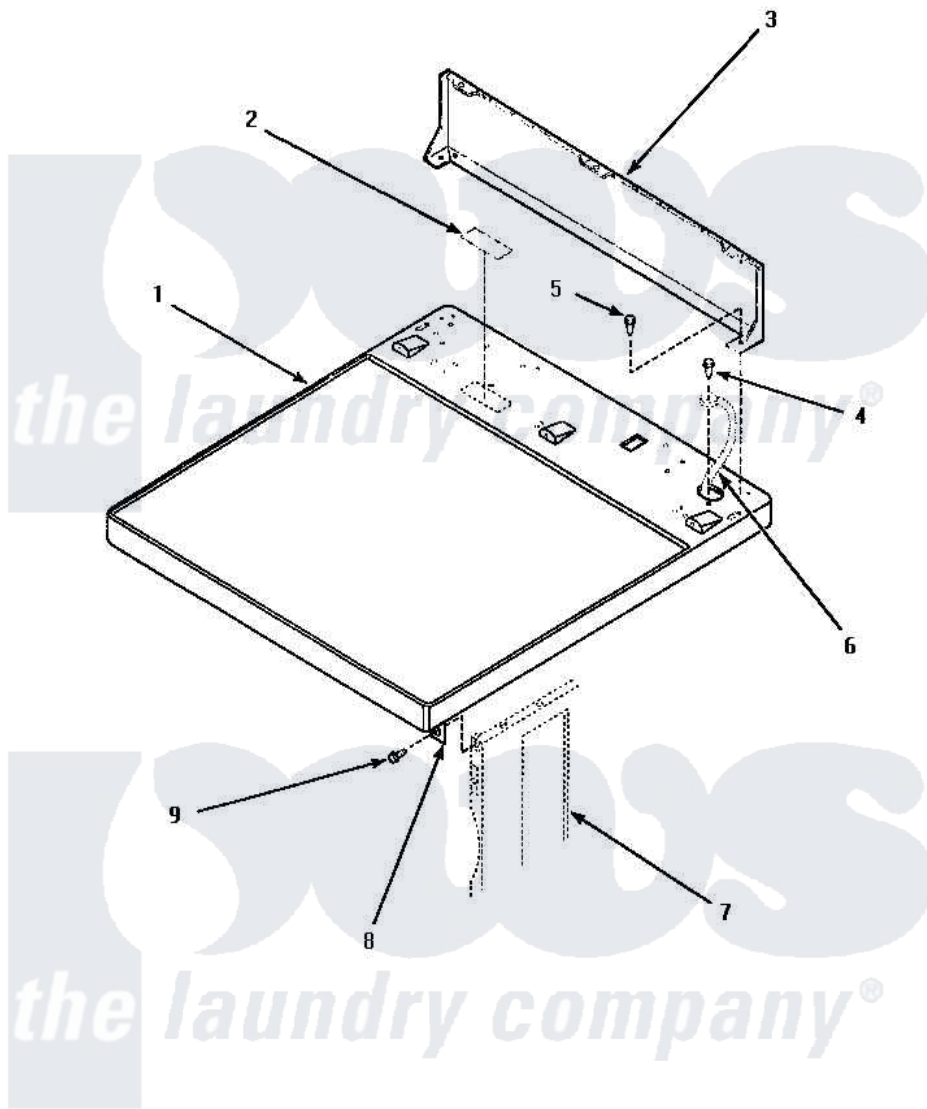

Amana AGM479L2 02 - CABINET TOP & CONTROL HOOD REAR PANEL

CABINET TOP AND CONTROL HOOD REAR PANEL

Amana [Residential Amana AGM479L2 Washer Parts](#) Parts Diagram 02 - CABINET TOP & CONTROL HOOD REAR PANEL

[Click on the part number to view part](#)

Item	Original Part Number	Replaced By	Status	Part Description
1	500085WP	37001027		Panel, Top
"	500085LP	510029LP		Kit Top Panel W/Hwdomestic
2	24903		Not Available	STICKER,DISCONNECT POW
3	500343		Not Available	PANEL,BACK(HOME HOOD)
4	20530			Screw, 10-24 x 3/8 Hex
5	501086	90767		Screw, 8A X 3/8 HeX Washer Head Tapping
6	Y00000000		Not Available	SEE NOTE GROUND WIRE FROM REAR BULKHEAD, GREEN
7	Y00000000		Not Available	SEE NOTE CABINET -- (SEE CABINET PAGE)
8	500084	40130801		Bracket, Top Mount
9	33562	27001200		Screw