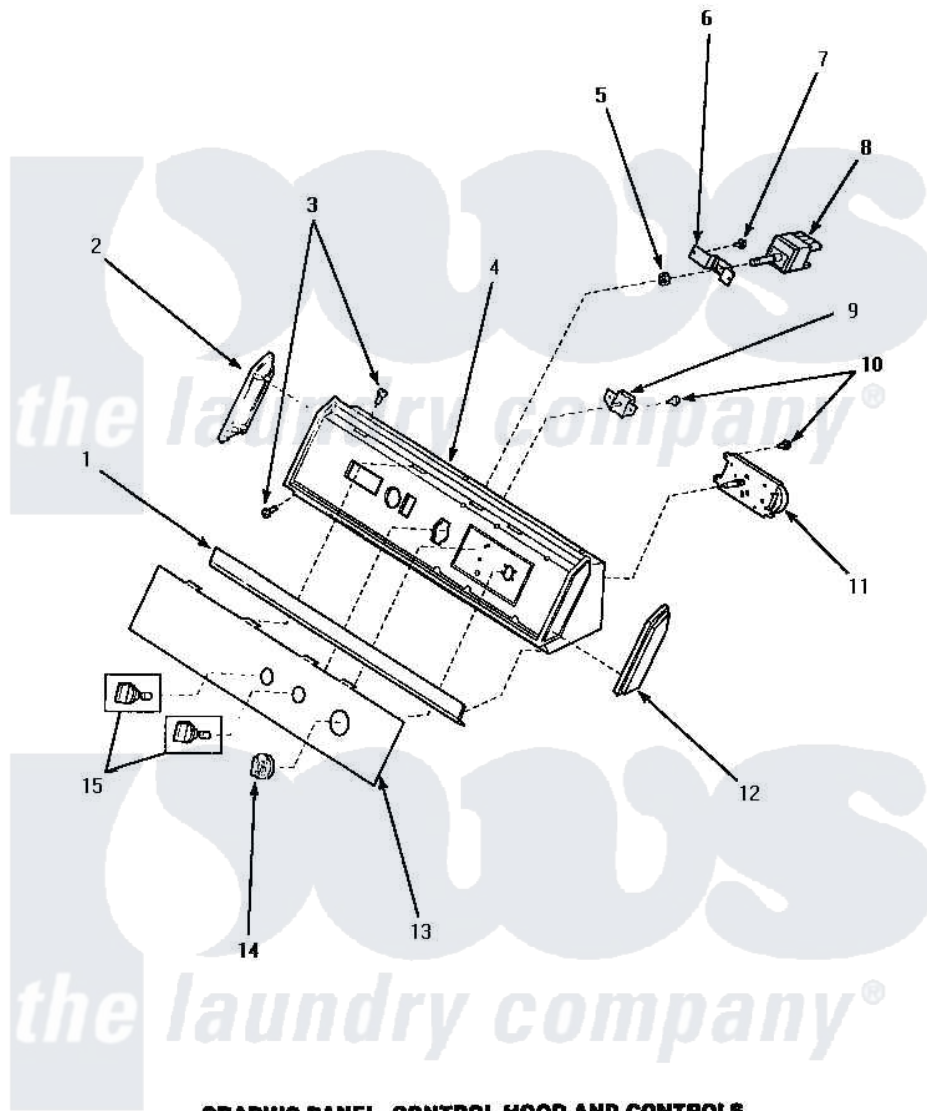

Amana AGM479L2 06 - GRAPHIC PANEL, CONTROL HOOD & CONTROLS

GRAPHIC PANEL, CONTROL HOOD AND CONTROLS
 (Models AEM497*2, AGM499*2, AEM477*2 and AGM479*2)
 *Is the color designator, "L" indicates ALMOND color and "W" indicates WHITE color.

Amana [Residential Amana AGM479L2 Washer Parts](#) Parts Diagram 06 - GRAPHIC PANEL, CONTROL HOOD & CONTROLS

[Click on the part number to view part](#)

Item	Original Part Number	Replaced By	Status	Part Description
"	NOTE:		Not Available	NOTE: (TIMERS USED ARE FROM DIFFERENT VENDORS. ALTHOUGH THEY DIFFER IN APPEARANCE, THEY ARE COMPLETELY INTERCHANGEABLE WHEN IDENTIFIED BY THE SAME PART NUMBER)
1	61849R		Not Available	TRIM, CONT PNL TOP
2	31249		Not Available	CAP,END-L.H.-CHROME
3	31752		Not Available	SCREW,NO.8ABX3/4 POZIDRI
"	32993		Not Available	SCREW,NO.8ABX3/4 POZIDRI
4	59937		Not Available	ASSY, HOOD MTG
"	62745	660966		Switch-WL
5	57584		Not Available	NUT
6	59704			Bracket, Switch Mount
7	31260			Screw, No.8 X 3/8 Ind H

8	Y61511		Not Available	SWITCH,FABRIC SELECTOR
9	500823			Signal, Rotary
10	501086	90767		Screw, 8A X 3/8 HeX Washer Head Tapping
11	502963			Timer, 3 Cycle
12	31248			Cap, End-RH-Chrome
13	502201		Not Available	GRAPHIC PANEL MODELS
"	502203		Not Available	PANEL, GRAPHICS GRAY
14	62234		Not Available	ASSY,TIMER KNOB & SKIRT WHITE
"	62176		Not Available	ASSY,TIMER KNOB & SKIR
15	33610			Assembly, Knob-Rotary-Black
"	33688	36701W		Knob