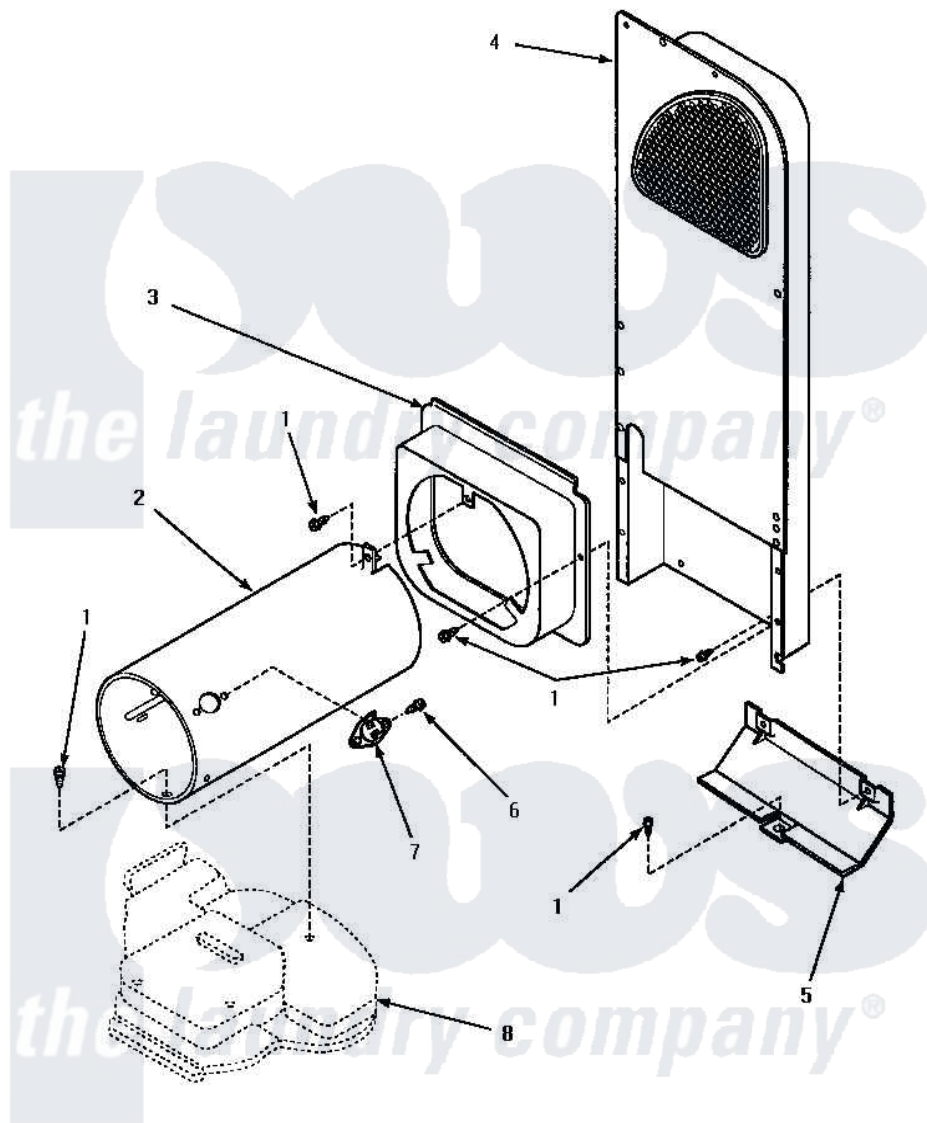

Amana AGM479L2 08 - HEATER BOX ASSY, ORIGINAL

HEATER BOX ASSEMBLY ORIGINALLY ON DRYER

Amana [Residential Amana AGM479L2 Washer Parts](#) Parts Diagram 08 - HEATER BOX ASSY, ORIGINAL
 Click on the part number to view part

Item	Original Part Number	Replaced By	Status	Part Description
1	501668	503688		Screw, 10B-16 X .34 I
2	61974		Not Available	BURNER HOUSING
3	500122	510101		Shroud Heat Duct
4	Y00000000		Not Available	SEE NOTE HEATER BOX ASSEMBLY -- (SEE HEATER BOX REPLACEMENT PAGE)
5	60952		Not Available	SHIELD,HEAT DUCT
6	51782		Not Available	SCREW, 6B-20X5/16
7	Y61886			Thermostat, Limit-Blk
8	Y00000000		Not Available	SEE NOTE BASE -- (SEE CABINET PAGE)