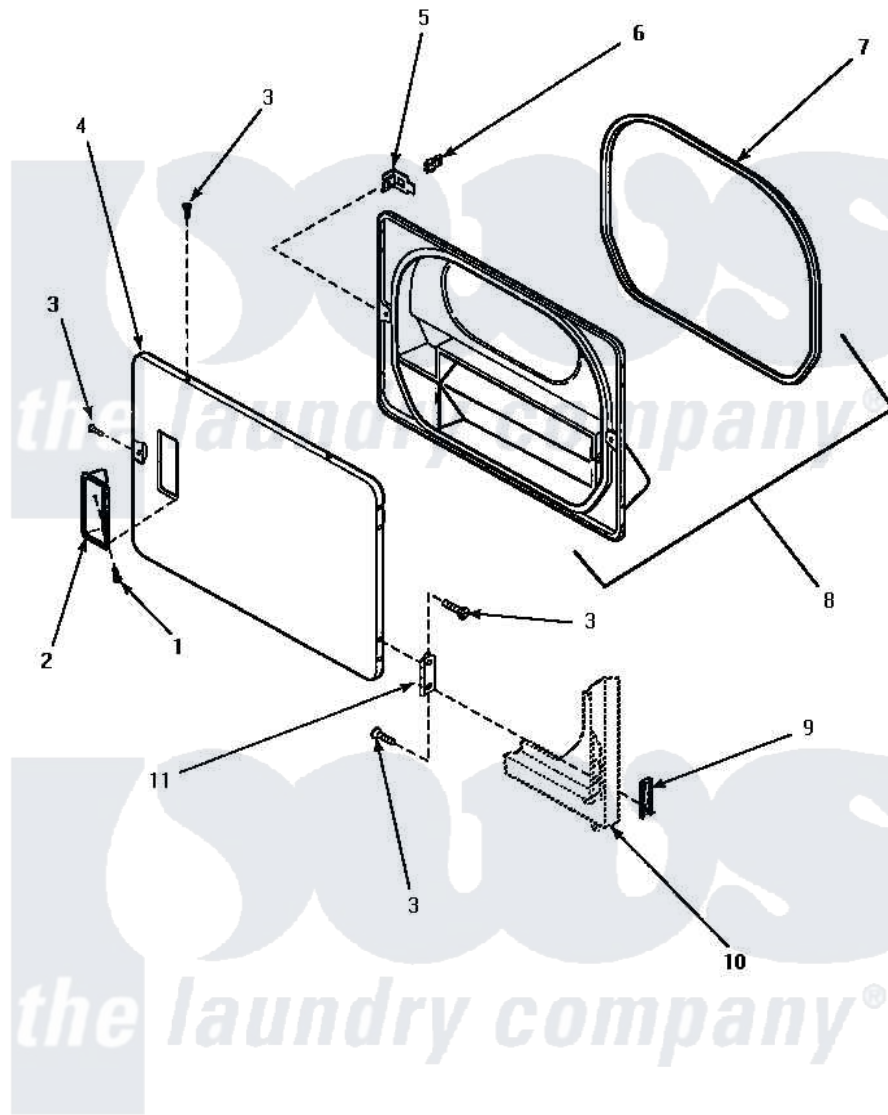

Amana AGM479L2 09 - LOADING DOOR

LOADING DOOR

Amana [Residential Amana AGM479L2 Washer Parts](#) Parts Diagram 09 - LOADING DOOR
 Click on the part number to view part

| Item | Original Part Number | Replaced By | Status | Part Description |
|------|-------------------------|--------------------------|---------------|---|
| 1 | 500297 | 8281236 | | Screw |
| 2 | 500042W | | Not Available | PULL,DOOR |
| " | 500042L | | Not Available | PULL,DOOR |
| 3 | 500226 | | | Screw, 8b-16 x 5/8 Tap |
| 4 | 500040W | | | Assembly, Door-Home |
| " | 500040L | | | Assembly, Door-Home |
| 5 | 500223 | 40116201 | | Bracket, Door Strike |
| 6 | 500039 | 510181 | | Strike Doormetal |
| 7 | 500200 | | Not Available | SEAL,DOOR |
| 8 | 500199 | | Not Available | ASSY,LINER & SEAL |
| 9 | 500236 | | | Clip, Door Hinge Mount |
| 10 | Y00000000 | | Not Available | SEE NOTE FRONT PANEL -- (SEE LOWER ACCESS PANEL PAGE) |
| 11 | 500041 | Y503676 | | Hinge, Door And Top |
| NI | 500035L | | Not Available | ASSY,DOOR-HOME |
| " | 500035W | | Not Available | ASSY,DOOR-HOME |