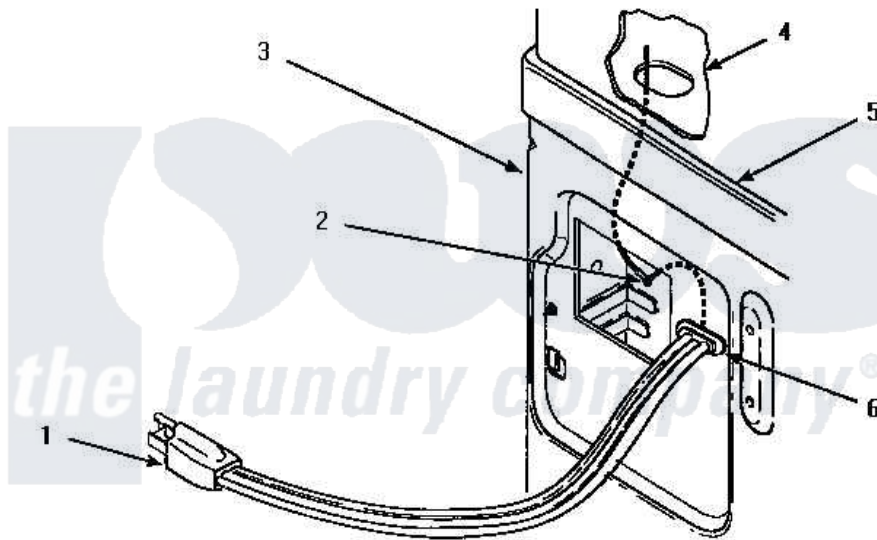

Amana AGM479L2 13 - POWER CORD

POWER CORDS

[Amana Residential Amana AGM479L2 Washer Parts](#) Parts Diagram 13 - POWER CORD
 Click on the part number to view part

Item	Original Part Number	Replaced By	Status	Part Description
1	Y56222	27001142		Cord, Power
2	20530			Screw, 10-24 x 3/8 Hex
3	Y00000000		Not Available	SEE NOTE CABINET -- (SEE CABINET PAGE)
4	Y00000000		Not Available	SEE NOTE CONTROL HOOD REAR PANEL -- (SEE CABINET TOP PAGE)
5	Y00000000		Not Available	SEE NOTE CABINET TOP -- (SEE CABINET TOP PAGE)
6	21903	211881		Grommet, Cord Part Not Used-Gas Models Only