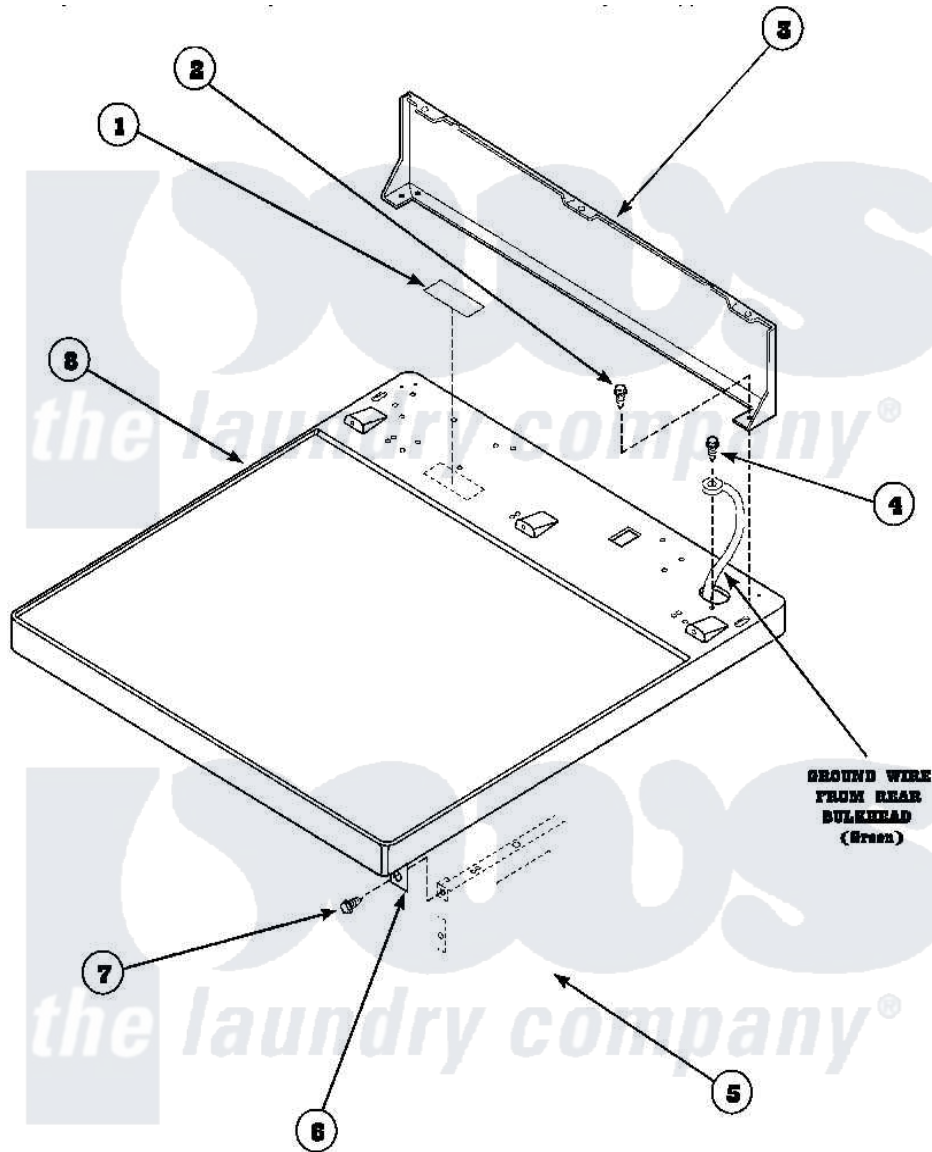

Amana AGM479L2 (BOM: PAGM479L2) 01 - CABINET TOP AND CONTROL HOOD REAR PANEL

Amana Residential Amana AGM479L2 (BOM: PAGM479L2) Washer Parts Parts Diagram 01 - CABINET TOP AND CONTROL HOOD REAR PANEL
 Click on the part number to view part

Item	Original Part Number	Replaced By	Status	Part Description
1	24903		Not Available	STICKER,DISCONNECT POW
2	501086	90767		Screw, 8A X 3/8 HeX Washer Head Tapping
3	500343		Not Available	PANEL,BACK(HOME HOOD)
4	20530			Screw, 10-24 x 3/8 Hex
5	500001P		Not Available	(ADD LETTER BEFORE "P" IN PART
6	500084	40130801		Bracket, Top Mount
7	33562	27001200		Screw
8	500085P		Not Available	(ADD LETTER L-L, W-W TO PART N