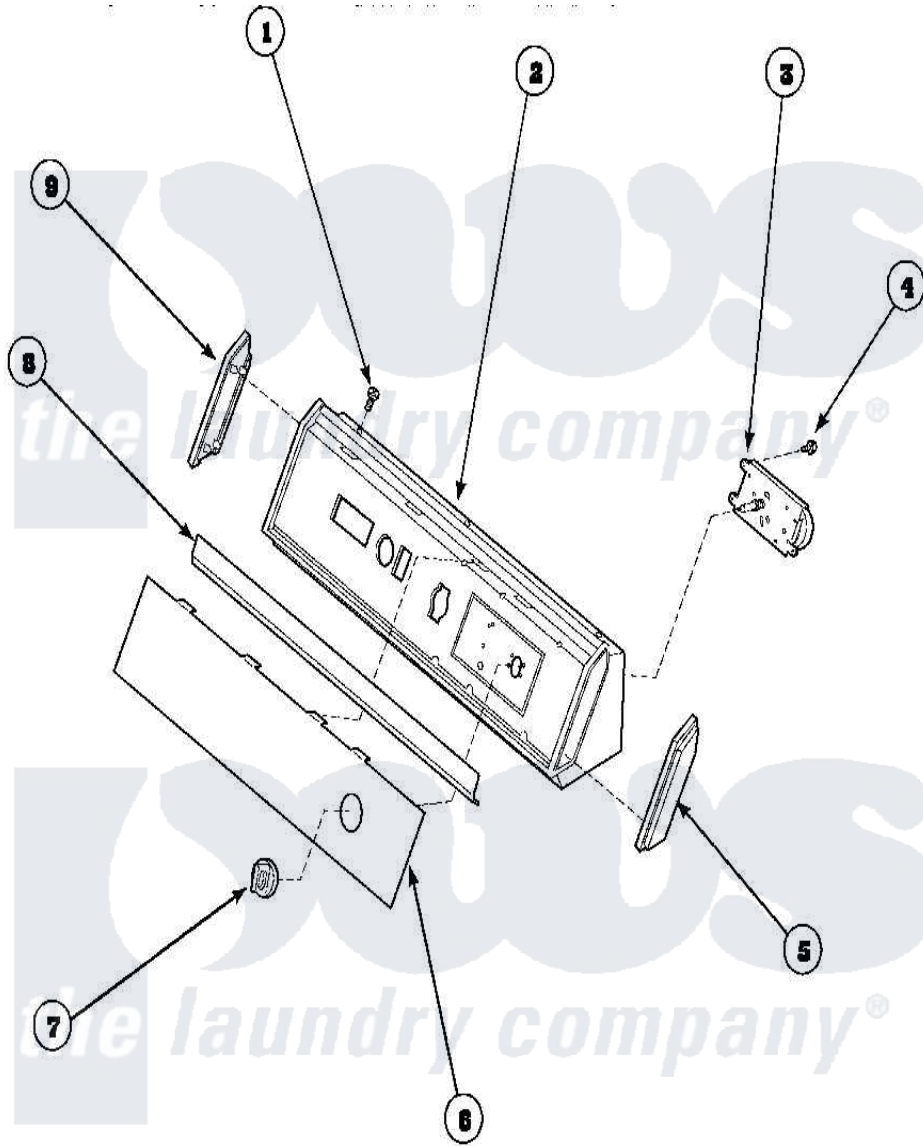

Amana AGM479L2 (BOM: PAGM479L2) 05 - GRAPHIC PANEL, CONTROL HOOD AND CONTROLS

Amana Residential Amana AGM479L2 (BOM: PAGM479L2) Washer Parts Parts Diagram 05 - GRAPHIC PANEL, CONTROL HOOD AND CONTROLS
 Click on the part number to view part

Item	Original Part Number	Replaced By	Status	Part Description
1	32993		Not Available	SCREW, No.8ABX3/4 POZIDRI
"	31752		Not Available	SCREW, No.8ABX3/4 POZIDRI
2	62745	660966		Switch-WL
"	59937		Not Available	ASSY, HOOD MTG
3	501881		Not Available	TIMER
4	501086	90767		Screw, 8A X 3/8 HeX Washer Head Tapping
5	31248			Cap, End-RH-Chrome
6	502202			Panel, Graphics Black
7	62234		Not Available	ASSY, TIMER KNOB & SKIRT WHITE
"	62176		Not Available	ASSY, TIMER KNOB & SKIR
8	61849R		Not Available	TRIM, CONT PNL TOP
9	31249		Not Available	CAP, END-L.H.-CHROME