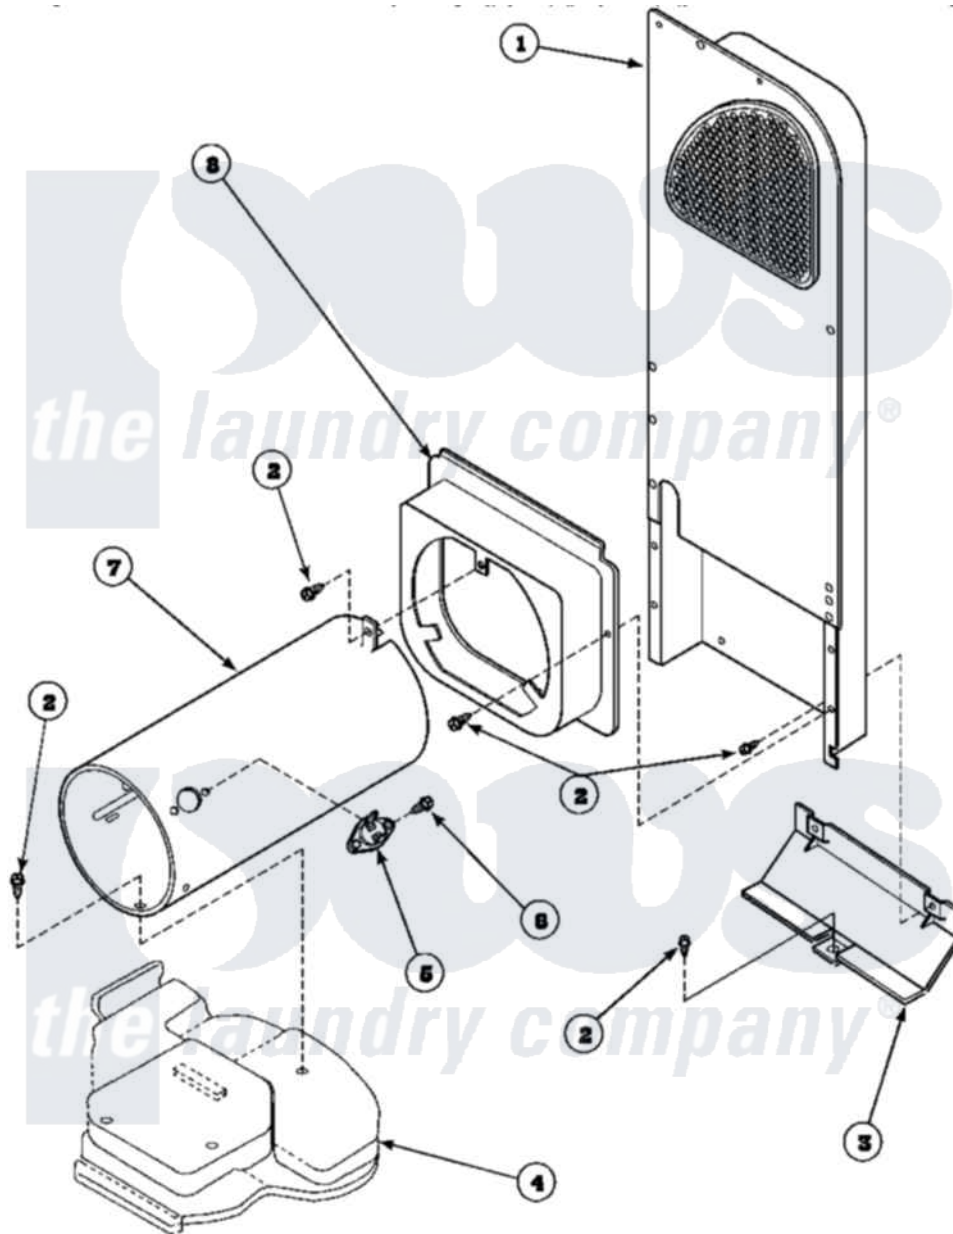

**Amana AGM479L2 (BOM: PAGM479L2) 09 - HEATER BOX ASSY
ORIGINALLY ON GAS DRYER**

Amana Residential Amana AGM479L2 (BOM: PAGM479L2) Washer Parts Parts Diagram 09 - HEATER BOX ASSY ORIGINALLY ON GAS DRYER
Click on the part number to view part

Item	Original Part Number	Replaced By	Status	Part Description
1	500179P	503605		Assembly, Heater Duct
2	501668	503688		Screw, 10B-16 X .34 I
3	60952		Not Available	SHIELD,HEAT DUCT
4	500070			Base, Dryer
5	Y61886			Thermostat, Limit-Blk
6	51782		Not Available	SCREW, 6B-20X5/16
7	61974		Not Available	BURNER HOUSING
8	500122	510101		Shroud Heat Duct