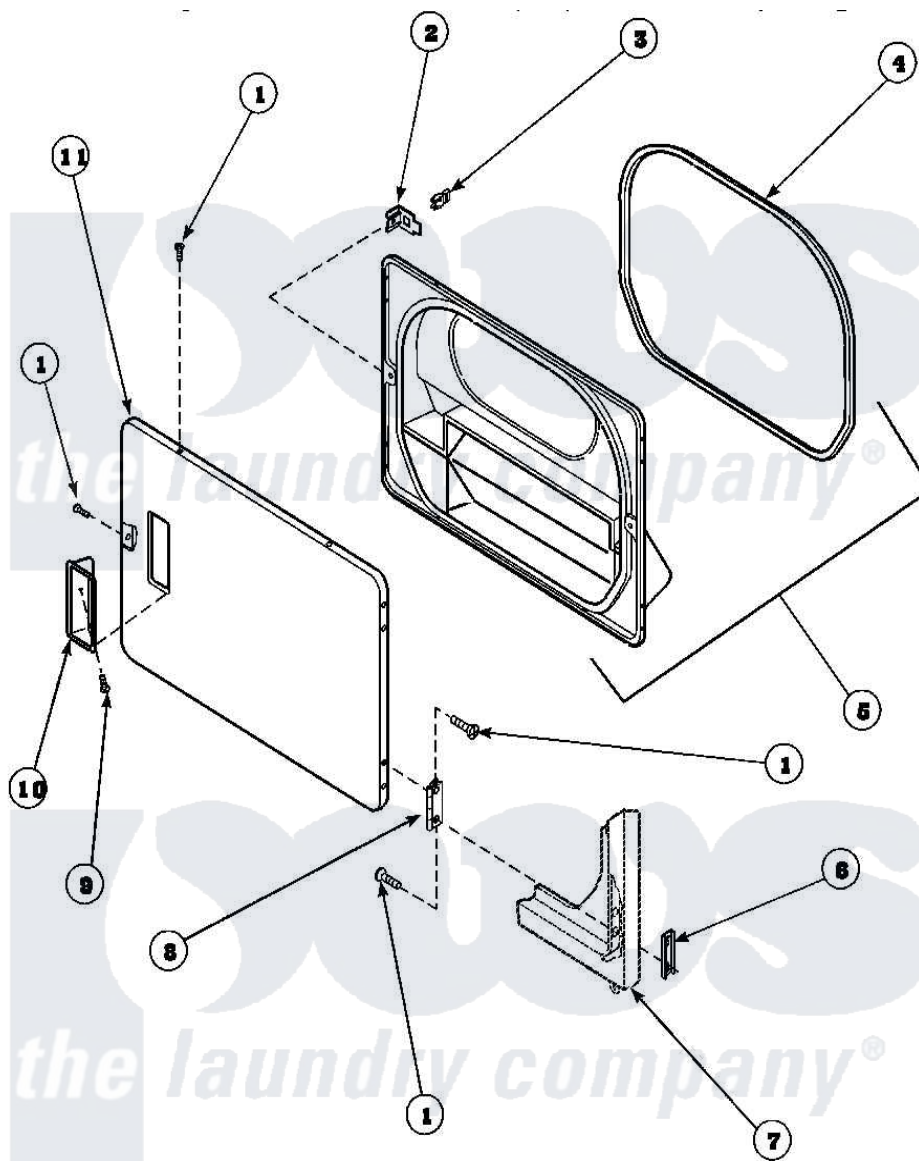

Amana AGM479L2 (BOM: PAGM479L2) 11 - LOADING DOOR

Amana [Residential Amana AGM479L2 \(BOM: PAGM479L2\) Washer Parts](#) Parts Diagram 11 - LOADING DOOR
 Click on the part number to view part

Item	Original Part Number	Replaced By	Status	Part Description
1	500226			Screw, 8b-16 x 5/8 Tap
2	500223	40116201		Bracket, Door Strike
3	500039	510181		Strike Doormetal
4	500200		Not Available	SEAL,DOOR
5	500199		Not Available	ASSY,LINER & SEAL
6	500236			Clip, Door Hinge Mount
7	500033		Not Available	FRONT PANEL
8	500041	Y503676		Hinge, Door And Top
9	500297	8281236		Screw
10	500042		Not Available	DOOR PULL
11	500040			Outer Door Panel
NI	500035		Not Available	COMPLETE LOADING DOOR ASSEMBLY