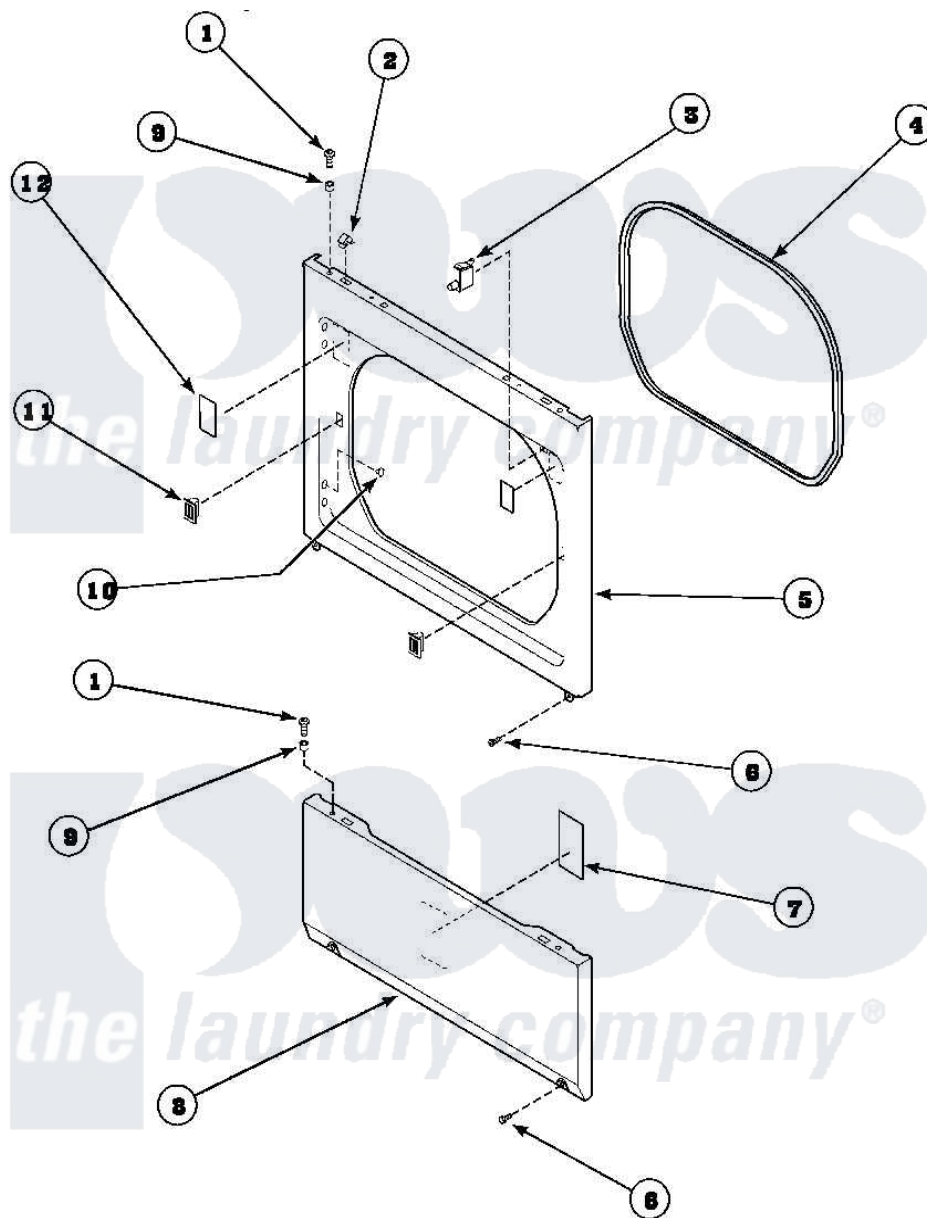

Amana AGM479L2 (BOM: PAGM479L2) 12 - LOWER ACCESS PANEL, FRONT PANEL AND SEAL

Amana Residential Amana AGM479L2 (BOM: PAGM479L2) Washer Parts Parts Diagram 12 - LOWER ACCESS PANEL, FRONT PANEL AND SEAL
 Click on the part number to view part

Item	Original Part Number	Replaced By	Status	Part Description
1	32671	Y014874		Screw, Idler Arm And Sleeve
2	28835	22001650		Fastener, Spring
3	Y62872	W10169313		Switch-Dor
4	500034			Seal, Front Panel
5	500033		Not Available	FRONT PANEL
6	33562	27001200		Screw
7	500670		Not Available	STICKER NG OR MIXED GA
8	500044		Not Available	LOWER ACCESS PANEL
9	56079	505187		Locator, Panel
10	500227	505295		Screw, No.8ab-16 x 3/4 PH
11	54660	LA-1003		Door Catch Kit
12	500281		Not Available	STICKER