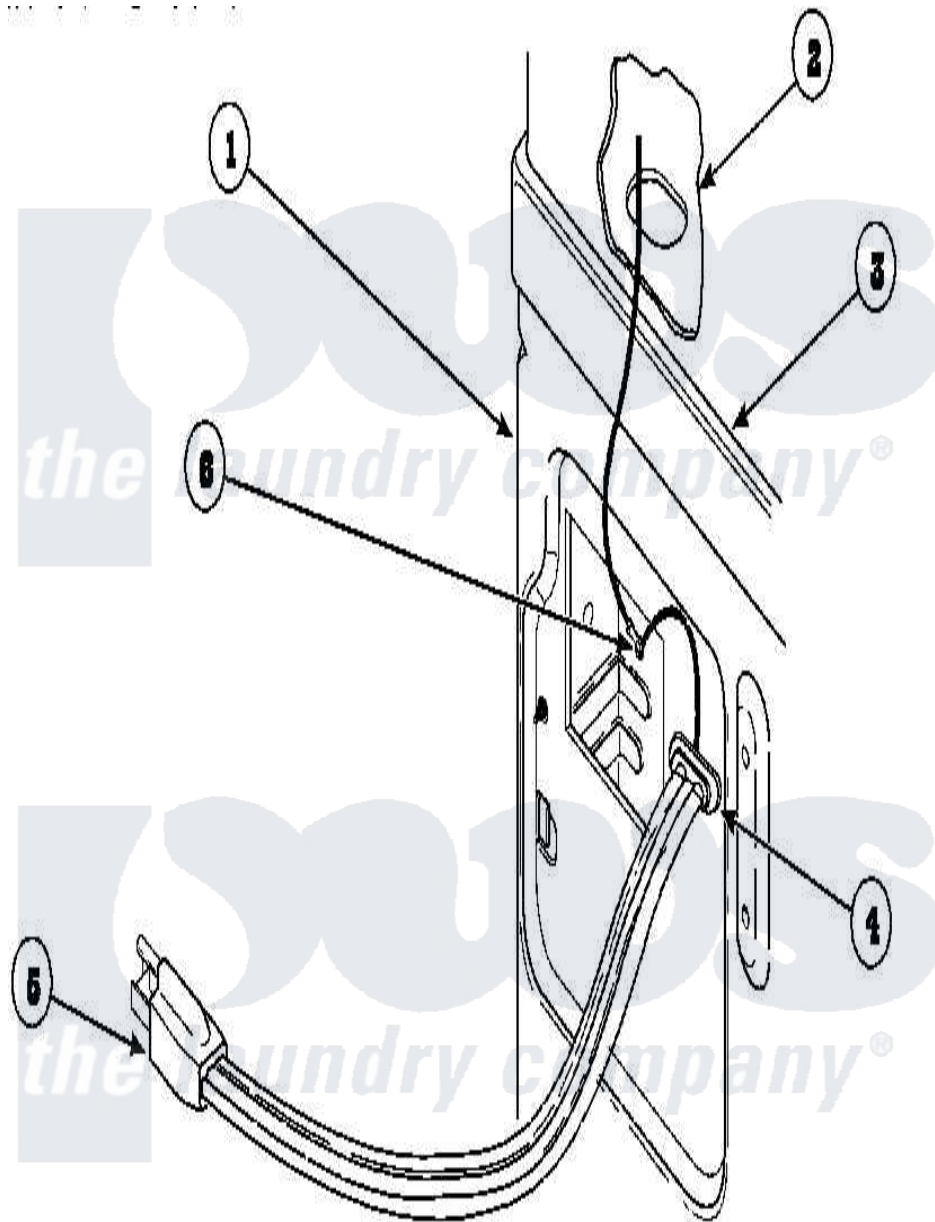

# Amana AGM479L2 (BOM: PAGM479L2) 15 - POWER CORDS

Amana Residential Amana AGM479L2 (BOM: PAGM479L2) Washer Parts Parts Diagram 15 - POWER CORDS  
 Click on the part number to view part

Item	Original Part Number	Replaced By	Status	Part Description
1	500001P		Not Available	(ADD LETTER BEFORE "P" IN PART
2	500343		Not Available	PANEL, BACK(HOME HOOD)
3	500085P		Not Available	(ADD LETTER L-L, W-W TO PART N
4	21903	<a href="#">211881</a>		Grommet, Cord Part Not Used- Gas Models Only
5	Y56222	<a href="#">27001142</a>		Cord, Power
6	501668	<a href="#">503688</a>		Screw, 10B-16 X .34 I
"	<a href="#">20530</a>			Screw, 10-24 x 3/8 Hex