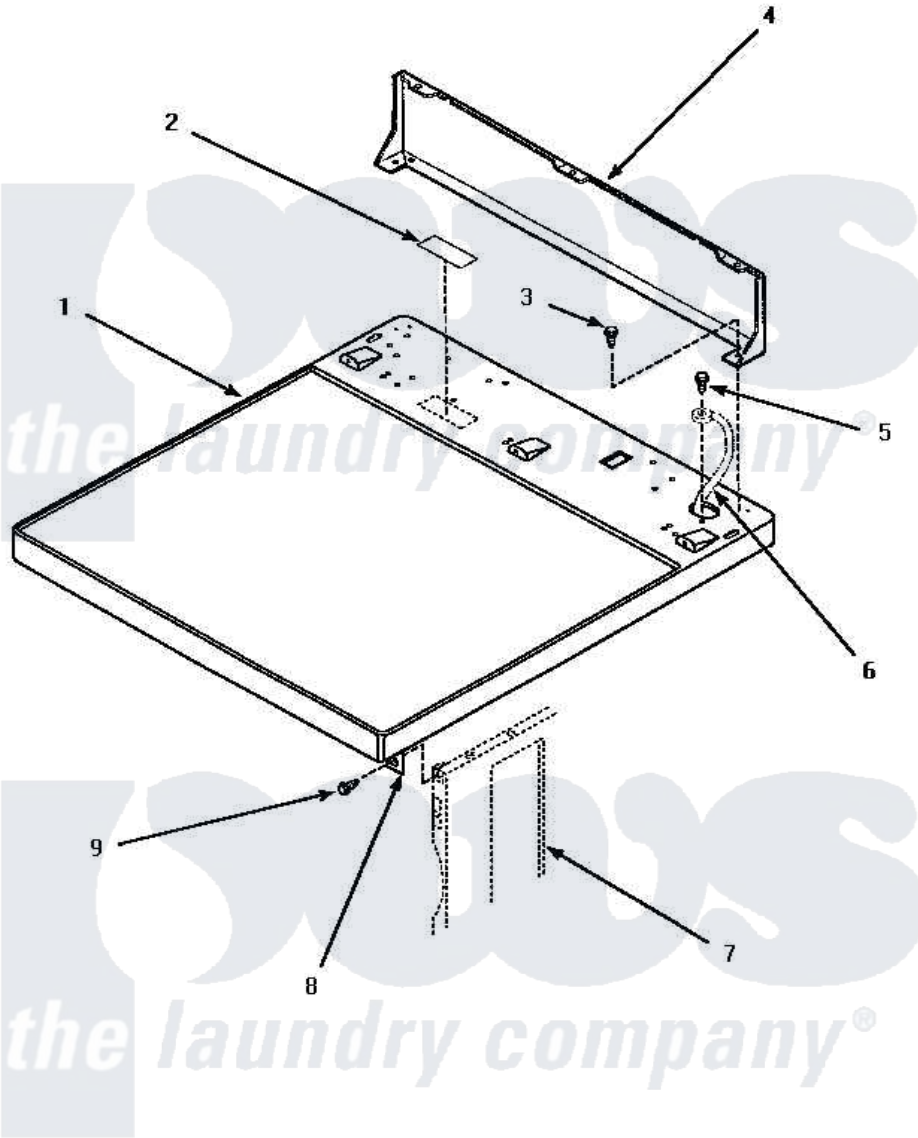

Amana AGM479W 02 - CABINET TOP & CONTROL HOOD REAR PANEL

CABINET TOP AND CONTROL HOOD REAR PANEL

Amana [Residential Amana AGM479W Dryer Parts](#) Parts Diagram 02 - CABINET TOP & CONTROL HOOD REAR PANEL

[Click on the part number to view part](#)

Item	Original Part Number	Replaced By	Status	Part Description
1	500085WP	37001027		Panel, Top
"	500085HP		Not Available	PANEL, TOP-HOME
"	500085LP	510029LP		Kit Top Panel W/Hwdomestic
2	24903		Not Available	STICKER, DISCONNECT POW
3	501086	90767		Screw, 8A X 3/8 HeX Washer Head Tapping
4	500343		Not Available	PANEL, BACK(HOME HOOD)
5	20530			Screw, 10-24 x 3/8 Hex
6	Y00000000		Not Available	SEE NOTE GROUND WIRE FROM REAR BULKHEAD, GREEN
7	Y00000000		Not Available	SEE NOTE CABINET
8	500084	40130801		Bracket, Top Mount
9	33562	27001200		Screw