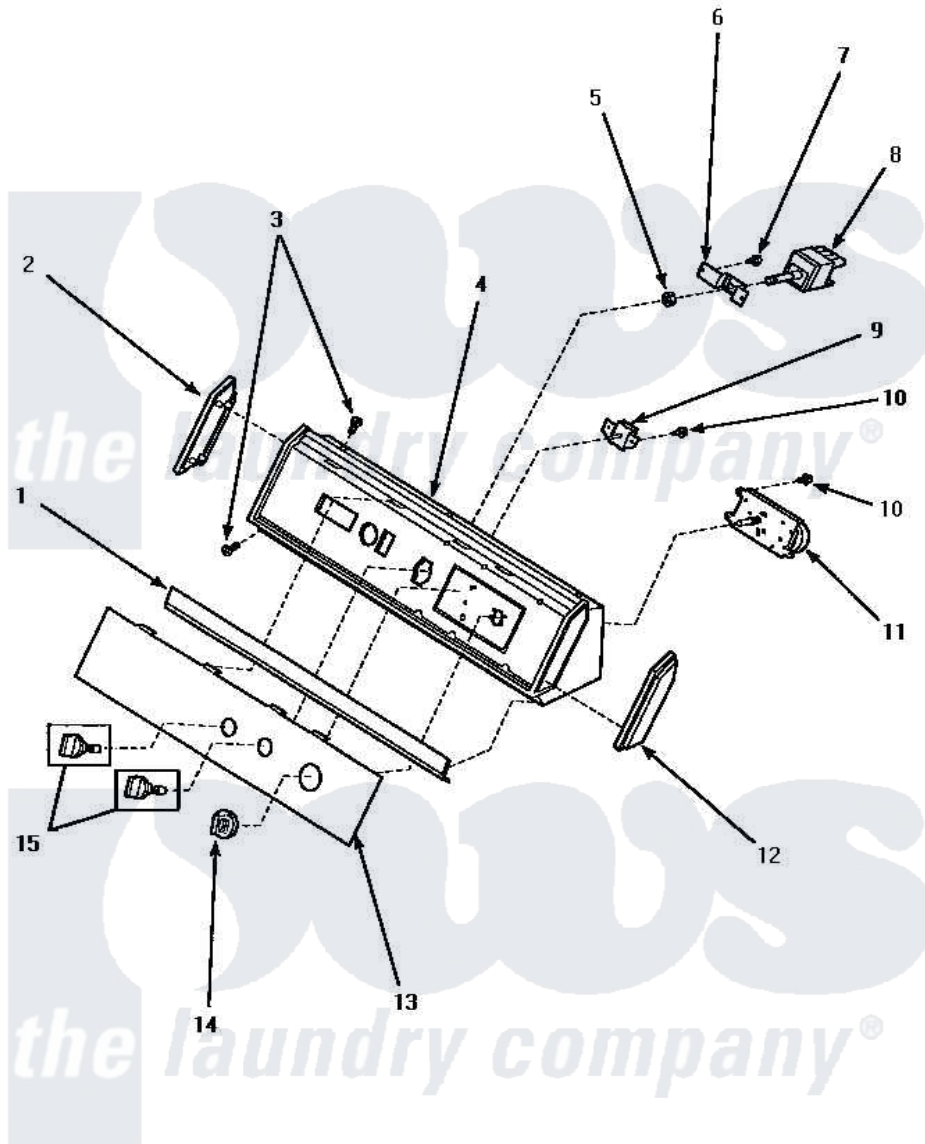

# Amana AGM479W 06 - GRAPHIC PANEL, CONTROL HOOD & CONTROLS

## GRAPHIC PANEL, CONTROL HOOD AND CONTROLS

Amana [Residential Amana AGM479W Dryer Parts](#) Parts Diagram 06 - GRAPHIC PANEL, CONTROL HOOD & CONTROLS

[Click on the part number to view part](#)

Item	Original Part Number	Replaced By	Status	Part Description
"	NOTE:		Not Available	WE USE DIFFERENT TIMER VENDORS. ALTHOUGH THE TIMERS DIFFER IN APPEARANCE, THEY ARE COMPLETELY INTERCHANGEABLE WHEN IDENTIFIED BY THE SAME PART NUMBER.
1	61849R		Not Available	TRIM, CONT PNL TOP
2	31249		Not Available	CAP,END-L.H.-CHROME
3	32993		Not Available	SCREW,NO.8ABX3/4 POZIDRI
4	62745	<a href="#">660966</a>		Switch-WL
5	57584		Not Available	NUT
6	<a href="#">59704</a>			Bracket, Switch Mount
7	<a href="#">31260</a>			Screw, No.8 X 3/8 Ind H
8	Y61511		Not Available	SWITCH,FABRIC SELECTOR
9	<a href="#">500823</a>			Signal, Rotary
10	501086	<a href="#">00767</a>		Screw, 8A X 3/8 HeX Washer

10	301000	<a href="#">30707</a>		Head Tapping
11	59419	<a href="#">502963</a>		Timer, 3 Cycle
12	<a href="#">31248</a>			Cap, End-RH-Chrome
13	500656		Not Available	PANEL,GRAPHIC
14	62234		Not Available	ASSY,TIMER KNOB & SKIRT WHITE
15	33688	<a href="#">36701W</a>		Knob