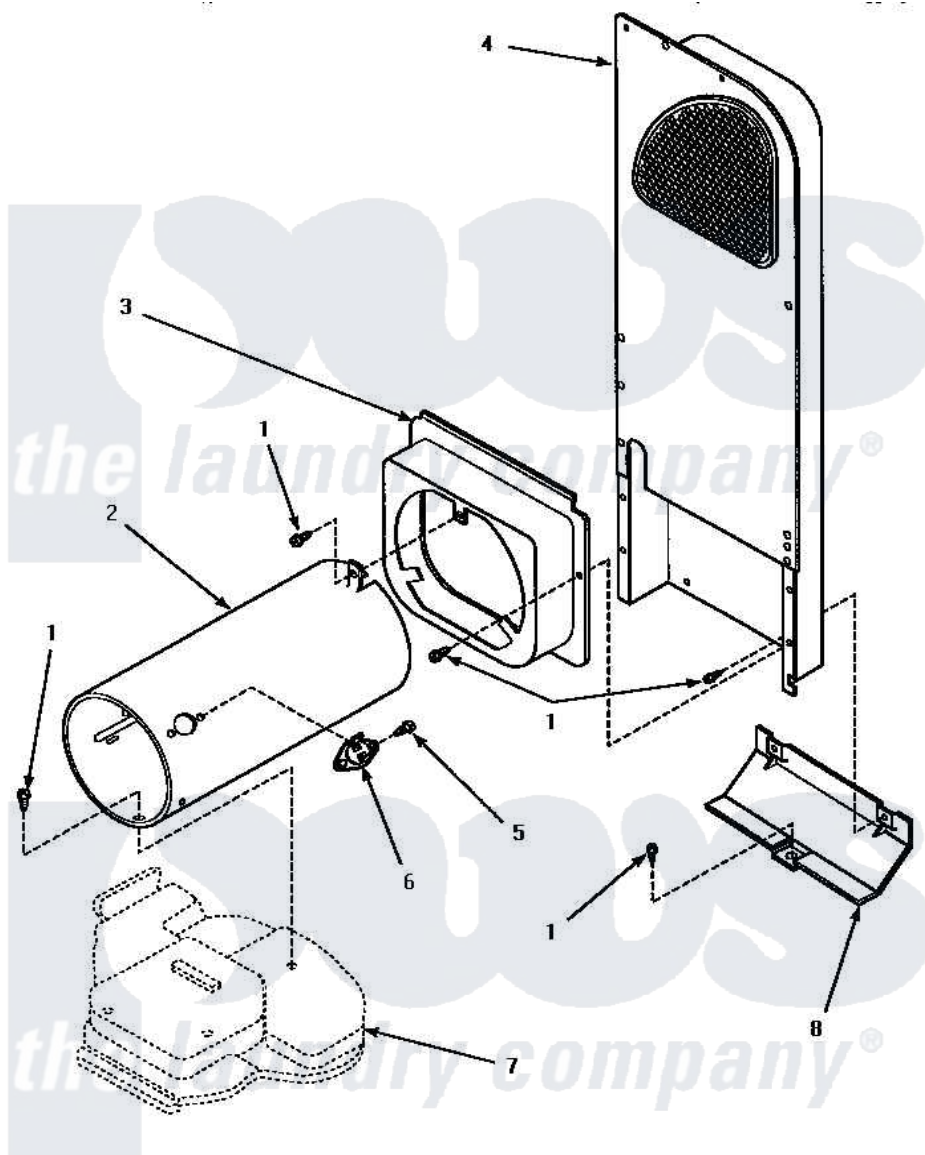

Amana AGM479W 07 - HEATER BOX ASSY (ORIGINAL)

HEATER BOX ASSEMBLY ORIGINALLY ON DRYER (Gas Model Dryers)

Amana [Residential Amana AGM479W Dryer Parts](#) Parts Diagram 07 - HEATER BOX ASSY (ORIGINAL)
Click on the part number to view part

Item	Original Part Number	Replaced By	Status	Part Description
1	501668	503688		Screw, 10B-16 X .34 I
2	61974		Not Available	BURNER HOUSING
3	500122	510101		Shroud Heat Duct
4	Y00000000		Not Available	SEE NOTE HEATER BOX ASSEMBLY
5	51782		Not Available	SCREW, 6B-20X5/16
6	Y61886			Thermostat, Limit-Blk
7	Y00000000		Not Available	SEE NOTE BASE
8	60952		Not Available	SHIELD,HEAT DUCT