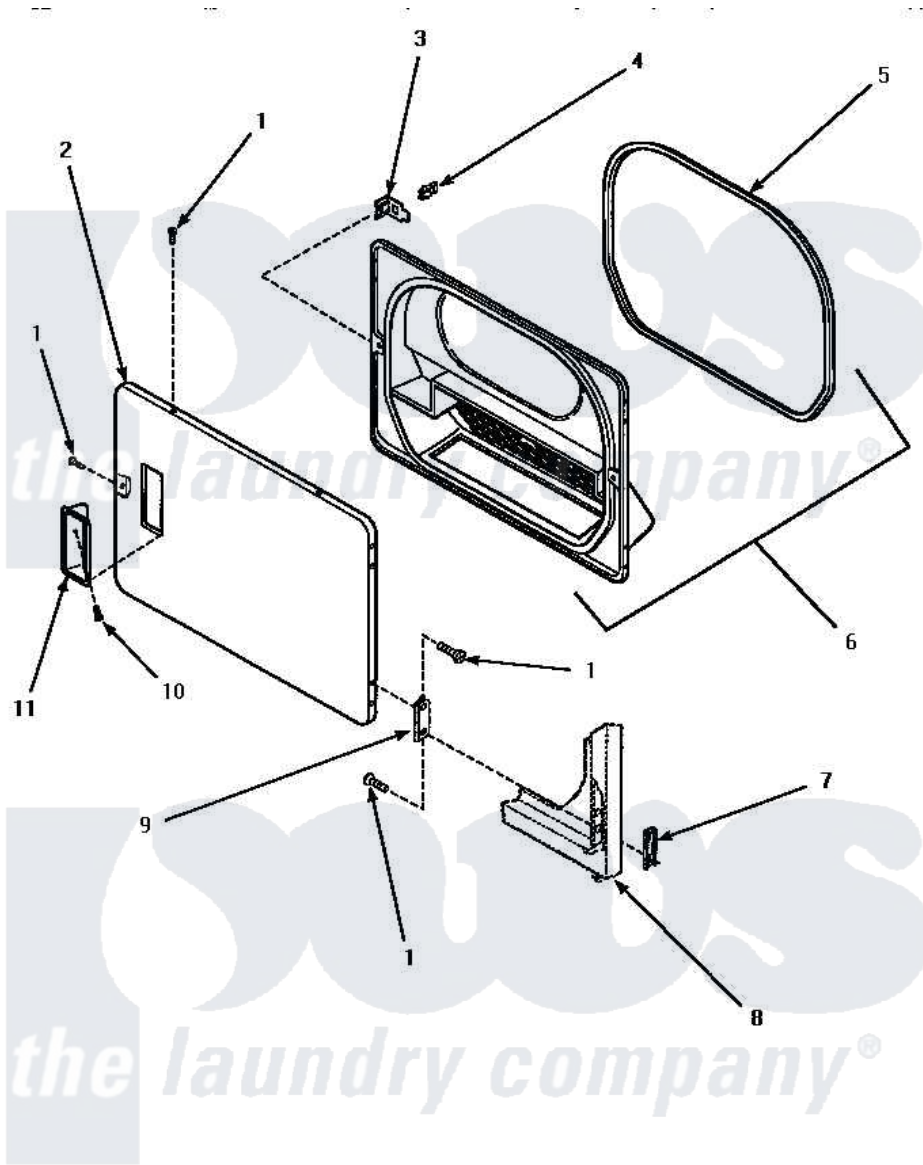

Amana AGM479W 09 - LOADING DOOR

LOADING DOOR

Amana [Residential Amana AGM479W Dryer Parts](#) Parts Diagram 09 - LOADING DOOR

[Click on the part number to view part](#)

Item	Original Part Number	Replaced By	Status	Part Description
1	500226			Screw, 8b-16 x 5/8 Tap
2	500040L			Assembly, Door-Home
"	500040H		Not Available	ASSY, DOOR-HOME
"	500040W			Assembly, Door-Home
3	500223	40116201		Bracket, Door Strike
4	500039	510181		Strike Doormetal
5	500200		Not Available	SEAL,DOOR
6	500199		Not Available	ASSY,LINER & SEAL
7	500236			Clip, Door Hinge Mount
8	Y00000000		Not Available	SEE NOTE FRONT PANEL
9	500041	Y503676		Hinge, Door And Top
10	500297	8281236		Screw
11	500042L		Not Available	PULL,DOOR
"	500042H		Not Available	PULL,DOOR
"	500042W		Not Available	PULL,DOOR
NI	500035L		Not Available	ASSY,DOOR-HOME