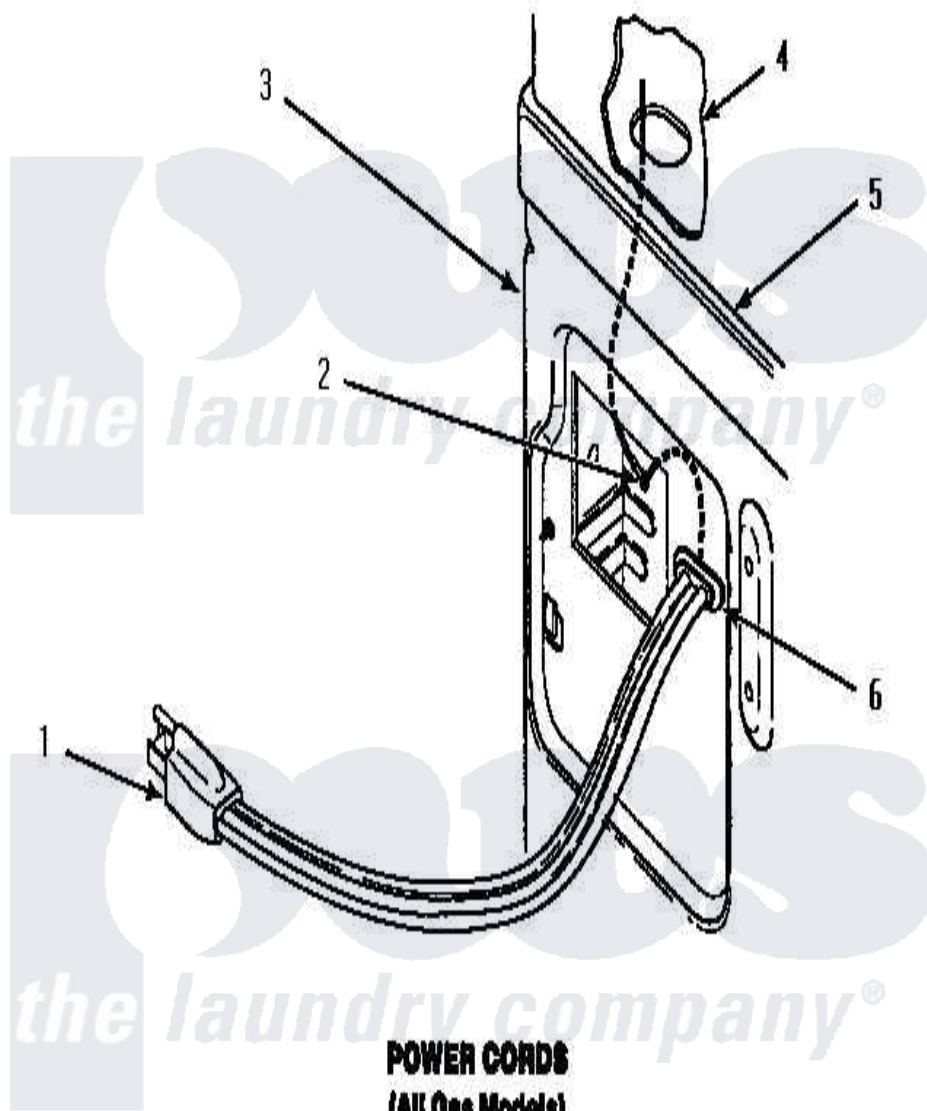

Amana AGM479W 13 - POWER CORD

Amana [Residential Amana AGM479W Dryer Parts](#) Parts Diagram 13 - POWER CORD
Click on the part number to view part

Item	Original Part Number	Replaced By	Status	Part Description
1	Y56222	27001142		Cord, Power
2	20530			Screw, 10-24 x 3/8 Hex
3	Y00000000		Not Available	SEE NOTE CABINET
4	Y00000000		Not Available	SEE NOTE CONTROL HOOD REAR PANEL
5	Y00000000		Not Available	SEE NOTE CABINET TOP
6	21903	211881		Grommet, Cord Part Not Used-Gas Models Only