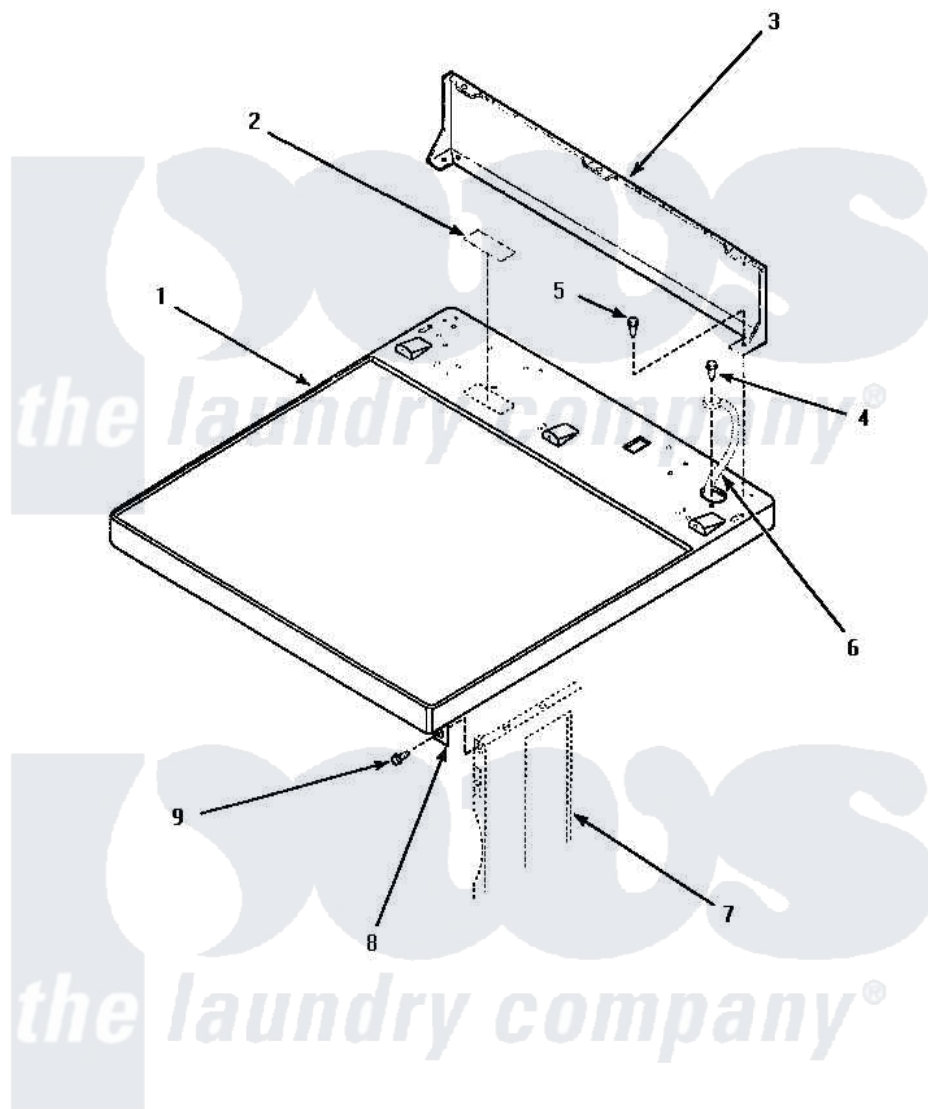

# Amana AGM479W2 02 - CABINET TOP & CONTROL HOOD REAR PANEL

## CABINET TOP AND CONTROL HOOD REAR PANEL

Amana [Residential Amana AGM479W2 Dryer Parts](#) Parts Diagram 02 - CABINET TOP & CONTROL HOOD REAR PANEL

[Click on the part number to view part](#)

Item	Original Part Number	Replaced By	Status	Part Description
1	500085WP	<a href="#">37001027</a>		Panel, Top
"	500085LP	<a href="#">510029LP</a>		Kit Top Panel W/Hwdomestic
2	24903		Not Available	STICKER,DISCONNECT POW
3	500343		Not Available	PANEL,BACK(HOME HOOD)
4	<a href="#">20530</a>			Screw, 10-24 x 3/8 Hex
5	501086	<a href="#">90767</a>		Screw, 8A X 3/8 HeX Washer Head Tapping
6	Y00000000		Not Available	SEE NOTE GROUND WIRE FROM REAR BULKHEAD, GREEN
7	Y00000000		Not Available	SEE NOTE CABINET -- (SEE CABINET PAGE)
8	500084	<a href="#">40130801</a>		Bracket, Top Mount
9	33562	<a href="#">27001200</a>		Screw