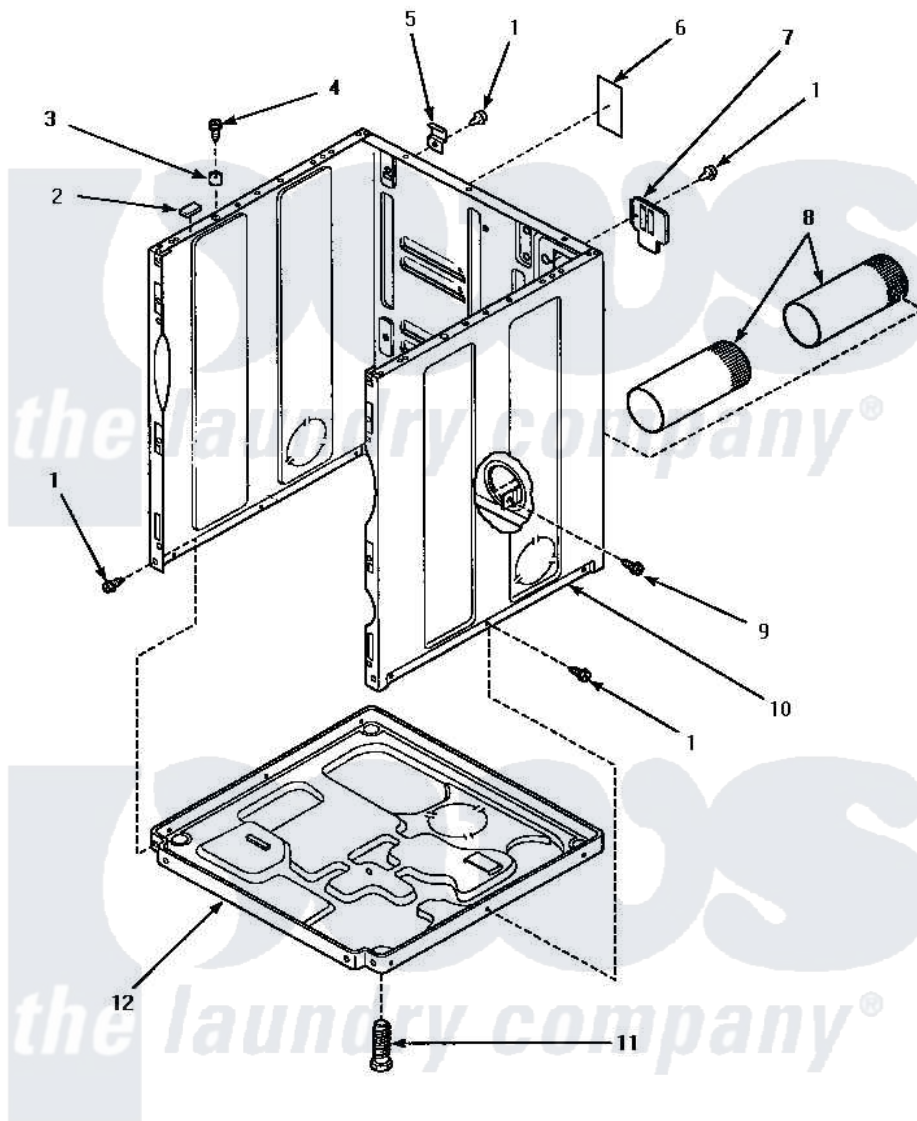

Amana AGM479W2 03 - CABINET, EXHAUST DUCT & BASE

CABINET, EXHAUST DUCT AND BASE

Amana [Residential Amana AGM479W2 Dryer Parts](#) Parts Diagram 03 - CABINET, EXHAUST DUCT & BASE
 Click on the part number to view part

Item	Original Part Number	Replaced By	Status	Part Description
1	33562	27001200		Screw
2	Y56128			Pad, Bumper
3	56079	505187		Locator, Panel
4	32671	Y014874		Screw, Idler Arm And Sleeve
5	500003			Hinge, Top
6	500670		Not Available	STICKER NG OR MIXED GA
7	500114	510903		Plate Access Panel
8	500064	505518		Duct, Exhaust
9	501668	503688		Screw, 10B-16 X .34 I
10	500001WP	37001284		Cabinet As Pack
"	500001LP	727P3L		Kit Dryer Panels
11	Y500101			Leg, Leveling
12	500070			Base, Dryer
NI	521P3			Kit, Flex Vent-Display
"	528P3			Directional Exhaust Kit