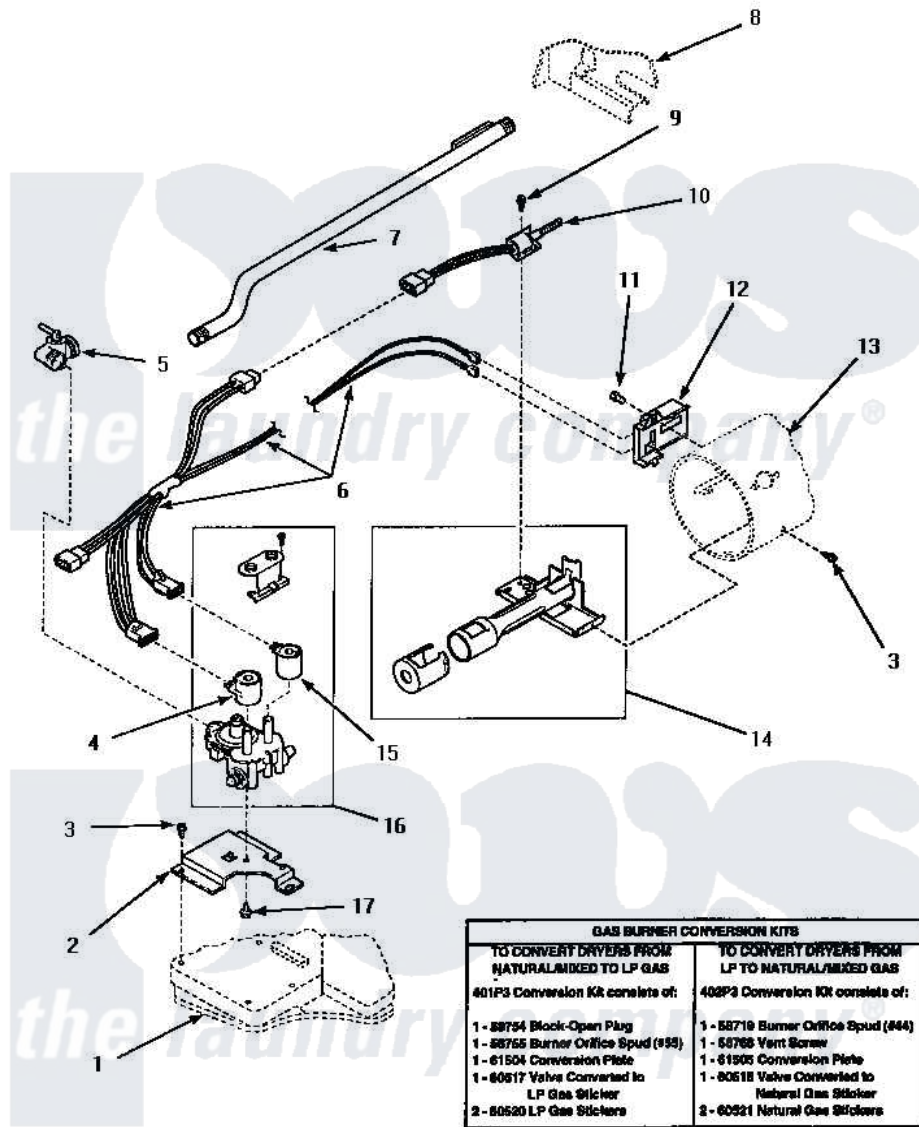

# Amana AGM479W2 05 - GAS VALVE, IGNITER & GAS CONVERSION KITS

## GAS VALVE, IGNITER AND GAS CONVERSION KITS

Amana [Residential Amana AGM479W2 Dryer Parts](#) Parts Diagram 05 - GAS VALVE, IGNITER & GAS CONVERSION KITS

Click on the part number to view part

Item	Original Part Number	Replaced By	Status	Part Description
1	Y00000000		Not Available	SEE NOTE BASE -- (SEE CABINET PAGE)
2	<a href="#">500821</a>			Bracket, Mounting-Gas
3	501668	<a href="#">503688</a>		Screw, 10B-16 X .34 I
4	58804A	<a href="#">306106</a>		Coil, Holding And Booster--W
5	Y56229	<a href="#">510205</a>		Valve-Elbo
6	60641	<a href="#">37001007</a>		Harness, Wire
7	500647	<a href="#">510204</a>		Pipe
8	Y00000000		Not Available	SEE NOTE CABINET -- (SEE CABINET PAGE)
9	51782		Not Available	SCREW, 6B-20X5/16
10	60868	<a href="#">37001308</a>		Ignitor
11	23222	<a href="#">3177991</a>		Screw
12	Y56231	<a href="#">338906</a>		Radiant, Sensor
13	Y00000000		Not Available	SEE NOTE BURNER HOUSING -- (SEE HEATER BOX ASSEMBLY ORIGINAL PAGE)

14	Y56234	<a href="#">37001304</a>	Burner Ign
15	58804B	<a href="#">694540</a>	Coil, 60 Hz
16	<a href="#">58804</a>		Assembly, Valve-Gas-Single-
17	56124	<a href="#">3370225</a>	Screw
NI	58768	<a href="#">402P3</a>	Kit, Conversion-NG
"	58754	<a href="#">401P3</a>	Kit, Conversion-LP
"	58719	<a href="#">402P3</a>	Kit, Conversion-NG
"	60521	Not Available	STICKER,NG OR MIXED GAS
"	<a href="#">60516</a>		Sticker, Valve Converted
"	60520	Not Available	STICKER,LP GAS
"	58755	<a href="#">401P3</a>	Kit, Conversion-LP
"	61505	Not Available	CONVERSION PLATE
"	<a href="#">401P3</a>		Kit, Conversion-LP
"	<a href="#">402P3</a>		Kit, Conversion-NG
"	<a href="#">61504</a>		Conversion Plate
"	<a href="#">60517</a>		Valve Converted To LP Gas Stic