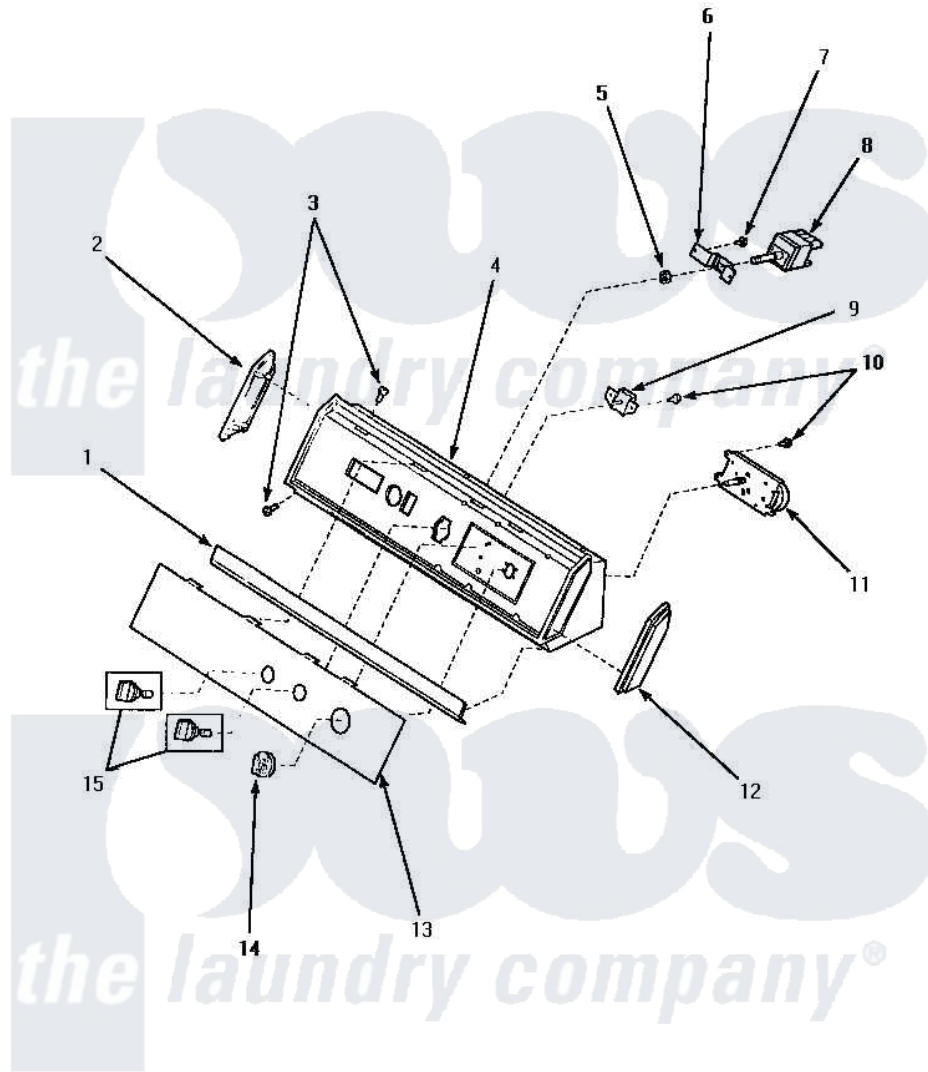

# Amana AGM479W2 06 - GRAPHIC PANEL, CONTROL HOOD & CONTROLS

**GRAPHIC PANEL, CONTROL HOOD AND CONTROLS**  
**(Models AEM497\*2, AGM499\*2, AEM477\*2 and AGM479\*2)**  
 \*is the color designator, "L" Indicates ALMOND color and "W" Indicates WHITE color.

Amana [Residential Amana AGM479W2 Dryer Parts](#) Parts Diagram 06 - GRAPHIC PANEL, CONTROL HOOD & CONTROLS

[Click on the part number to view part](#)

Item	Original Part Number	Replaced By	Status	Part Description
"	NOTE:		Not Available	NOTE: (TIMERS USED ARE FROM DIFFERENT VENDORS. ALTHOUGH THEY DIFFER IN APPEARANCE, THEY ARE COMPLETELY INTERCHANGEABLE WHEN IDENTIFIED BY THE SAME PART NUMBER
1	61849R		Not Available	TRIM, CONT PNL TOP
2	31249		Not Available	CAP,END-L.H.-CHROME
3	31752		Not Available	SCREW,No.8ABX3/4 POZIDRI
"	32993		Not Available	SCREW,No.8ABX3/4 POZIDRI
4	59937		Not Available	ASSY, HOOD MTG
"	62745	<a href="#">660966</a>		Switch-WL
5	57584		Not Available	NUT
6	<a href="#">59704</a>			Bracket, Switch Mount

7	<a href="#">31260</a>		Screw, No.8 X 3/8 Ind H
8	Y61511	Not Available	SWITCH,FABRIC SELECTOR
9	<a href="#">500823</a>		Signal, Rotary
10	501086	<a href="#">90767</a>	Screw, 8A X 3/8 HeX Washer Head Tapping
11	<a href="#">502963</a>		Timer, 3 Cycle
12	<a href="#">31248</a>		Cap, End-RH-Chrome
13	502201	Not Available	GRAPHIC PANEL MODELS
"	502203	Not Available	PANEL, GRAPHICS GRAY
14	62234	Not Available	ASSY,TIMER KNOB & SKIRT WHITE
"	62176	Not Available	ASSY,TIMER KNOB & SKIR
15	<a href="#">33610</a>		Assembly, Knob-Rotary-Black
"	33688	<a href="#">36701W</a>	Knob