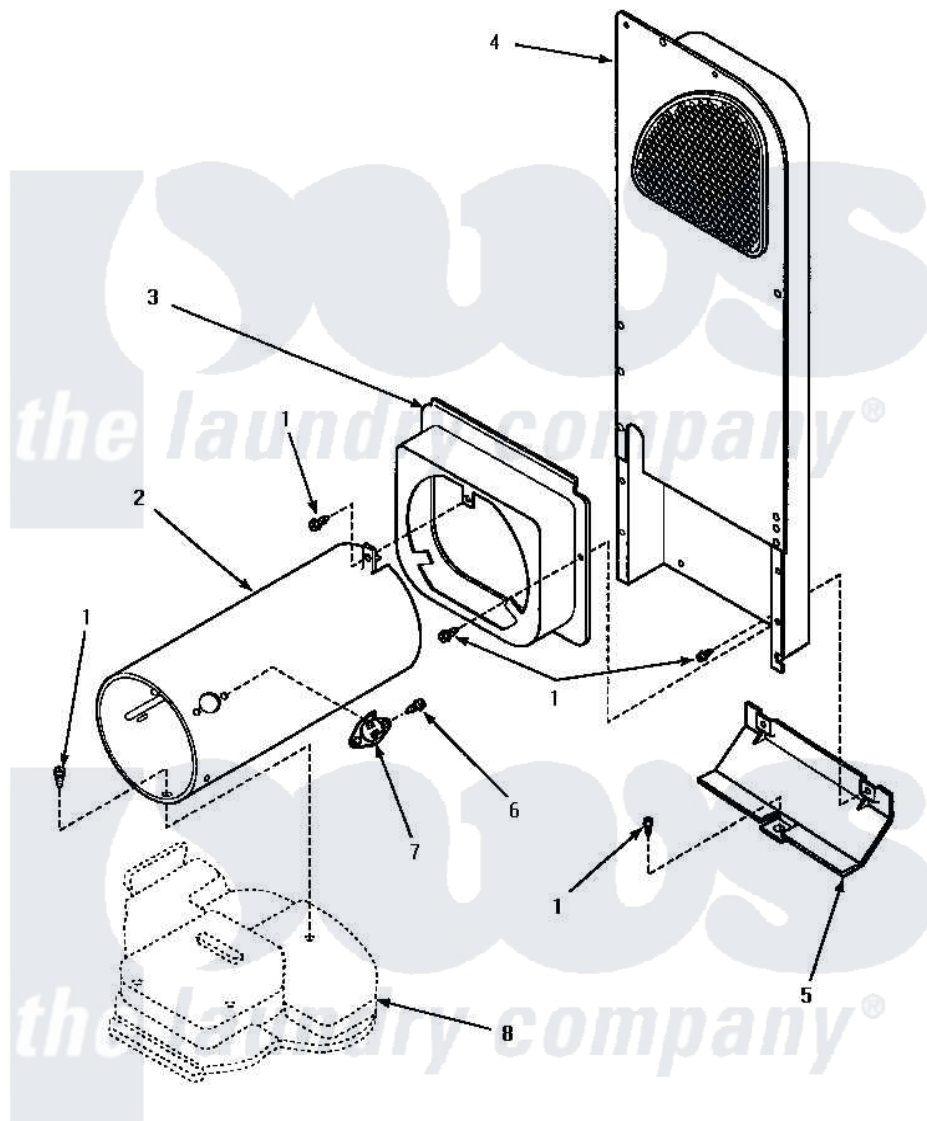

Amana AGM479W2 08 - HEATER BOX ASSY, ORIGINAL

HEATER BOX ASSEMBLY ORIGINALLY ON DRYER

Amana [Residential Amana AGM479W2 Dryer Parts](#) Parts Diagram 08 - HEATER BOX ASSY, ORIGINAL
 Click on the part number to view part

Item	Original Part Number	Replaced By	Status	Part Description
1	501668	503688		Screw, 10B-16 X .34 I
2	61974		Not Available	BURNER HOUSING
3	500122	510101		Shroud Heat Duct
4	Y00000000		Not Available	SEE NOTE HEATER BOX ASSEMBLY -- (SEE HEATER BOX REPLACEMENT PAGE)
5	60952		Not Available	SHIELD,HEAT DUCT
6	51782		Not Available	SCREW, 6B-20X5/16
7	Y61886			Thermostat, Limit-Blk
8	Y00000000		Not Available	SEE NOTE BASE -- (SEE CABINET PAGE)