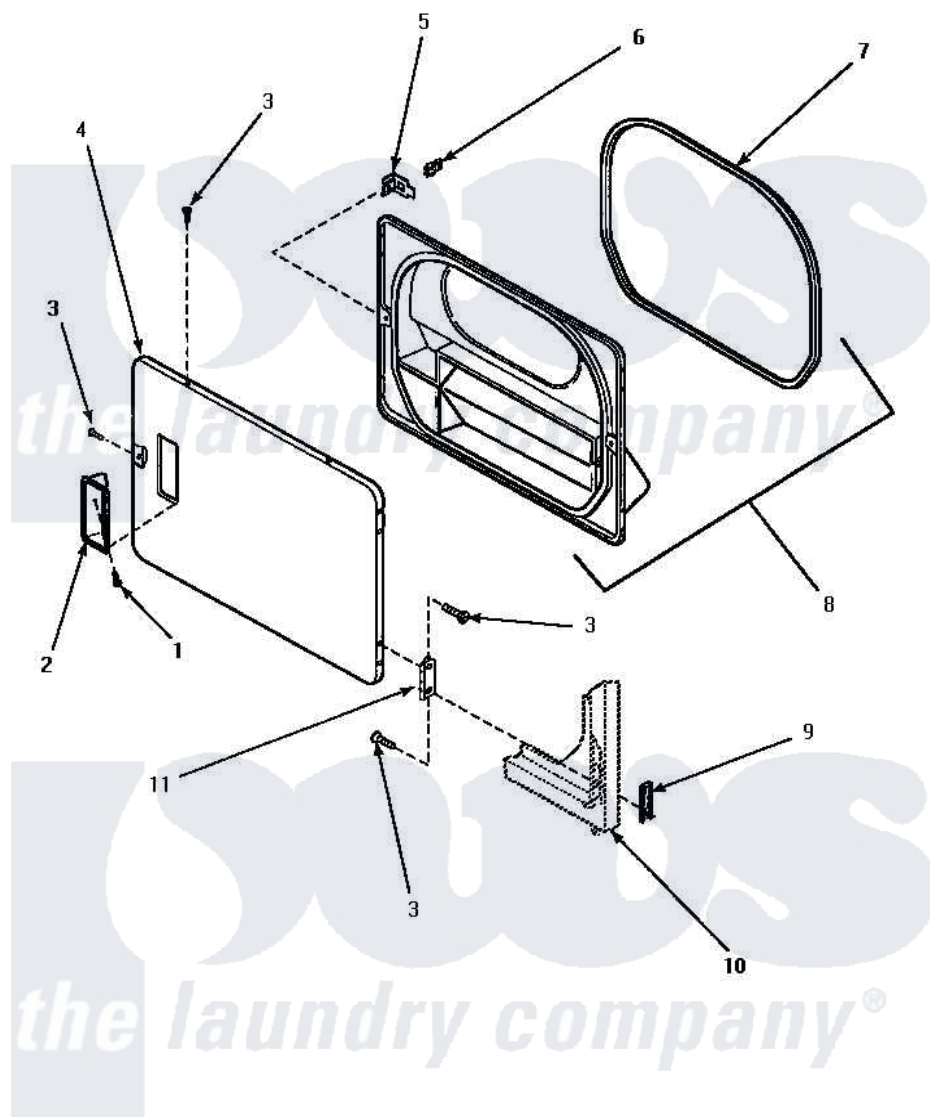

Amana AGM479W2 09 - LOADING DOOR

LOADING DOOR

Amana [Residential Amana AGM479W2 Dryer Parts](#) Parts Diagram 09 - LOADING DOOR

[Click on the part number to view part](#)

Item	Original Part Number	Replaced By	Status	Part Description
1	500297	8281236		Screw
2	500042W		Not Available	PULL,DOOR
"	500042L		Not Available	PULL,DOOR
3	500226			Screw, 8b-16 x 5/8 Tap
4	500040W			Assembly, Door-Home
"	500040L			Assembly, Door-Home
5	500223	40116201		Bracket, Door Strike
6	500039	510181		Strike Doormetal
7	500200		Not Available	SEAL,DOOR
8	500199		Not Available	ASSY,LINER & SEAL
9	500236			Clip, Door Hinge Mount
10	Y00000000		Not Available	SEE NOTE FRONT PANEL -- (SEE LOWER ACCESS PANEL PAGE)
11	500041	Y503676		Hinge, Door And Top
NI	500035L		Not Available	ASSY,DOOR-HOME
"	500035W		Not Available	ASSY,DOOR-HOME