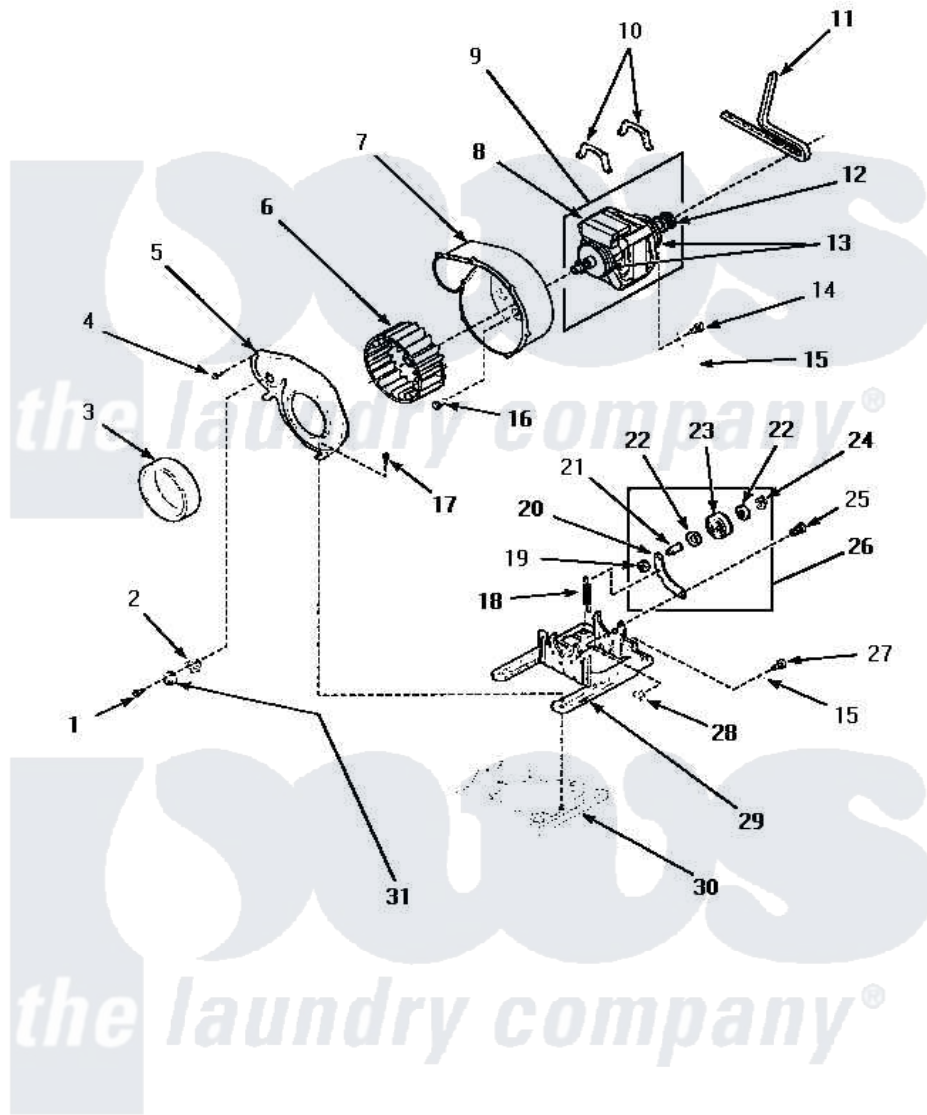

Amana AGM479W2 11 - MOTOR, EXHAUST FAN & BELT

MOTOR, EXHAUST FAN AND BELT

Amana [Residential Amana AGM479W2 Dryer Parts](#) Parts Diagram 11 - MOTOR, EXHAUST FAN & BELT
 Click on the part number to view part

Item	Original Part Number	Replaced By	Status	Part Description
1	Y33561	489464		Screw
2	61401	61623		Thermostat, Heater-BR
3	500313			Seal, Blower Housing
4	31260			Screw, No.8 X 3/8 Ind H
5	500078	511969P		Kit Blower Housing And Cover
6	56000	510139P		Assembly Blower Fan Package
7	56020			Housing, Blower
8	501218		Not Available	MOTOR SWITCH (DOES NOT INCLUDE THERMAL PROT
9	501211	2200376		Motor
10	Y58047	660658		Clamp, Motor Mounting 343481 685441
11	59174	40111201		Belt, Cylinder
12	500011			Pulley, Motor
13	590P3			Motor Hub Ring Kit
14	20530			Screw, 10-24 x 3/8 Hex

15	Y00000000		Not Available	SEE NOTE GROUND WIRE FROM MOTOR TO MOUNTING BRACKET
16	501668	503688		Screw, 10B-16 X .34 I
17	33562	27001200		Screw
18	56076			Spring, Idler
19	56156	358160		Nut
20	500910	37001144		Assembly- Idler
21	56461			Shaft
22	52549			Washer, 501 ID X3/4 Odx
23	Y54414			Assembly, Wheel And Bearing
24	23748			Ring, Retaining
25	500824			Screw, 1/4-20 Unc Hex
26	500269	37001287		Assembly, Idler Lever/Shaft/Pulley
27	20530			Screw, 10-24 x 3/8 Hex
28	52566	27001225		Nut, Jam Mid Lock 1/4-20
29	500822	503613		Mount, Motor
30	Y00000000		Not Available	SEE NOTE BASE -- (SEE CABINET PAGE)
31	Y61372			Thermostat