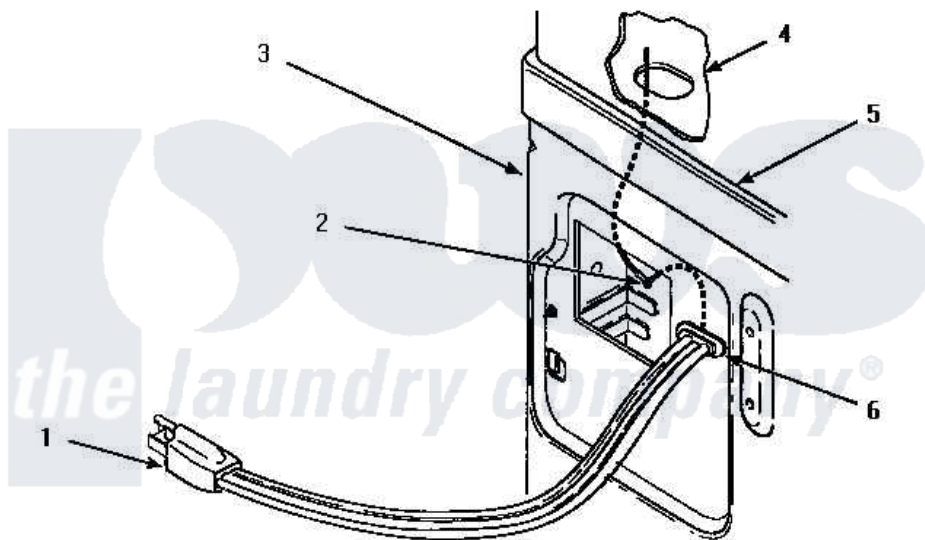

Amana AGM479W2 13 - POWER CORD

POWER CORDS

[Amana Residential Amana AGM479W2 Dryer Parts](#) Parts Diagram 13 - POWER CORD
 Click on the part number to view part

Item	Original Part Number	Replaced By	Status	Part Description
1	Y56222	27001142		Cord, Power
2	20530			Screw, 10-24 x 3/8 Hex
3	Y00000000		Not Available	SEE NOTE CABINET -- (SEE CABINET PAGE)
4	Y00000000		Not Available	SEE NOTE CONTROL HOOD REAR PANEL -- (SEE CABINET TOP PAGE)
5	Y00000000		Not Available	SEE NOTE CABINET TOP -- (SEE CABINET TOP PAGE)
6	21903	211881		Grommet, Cord Part Not Used-Gas Models Only