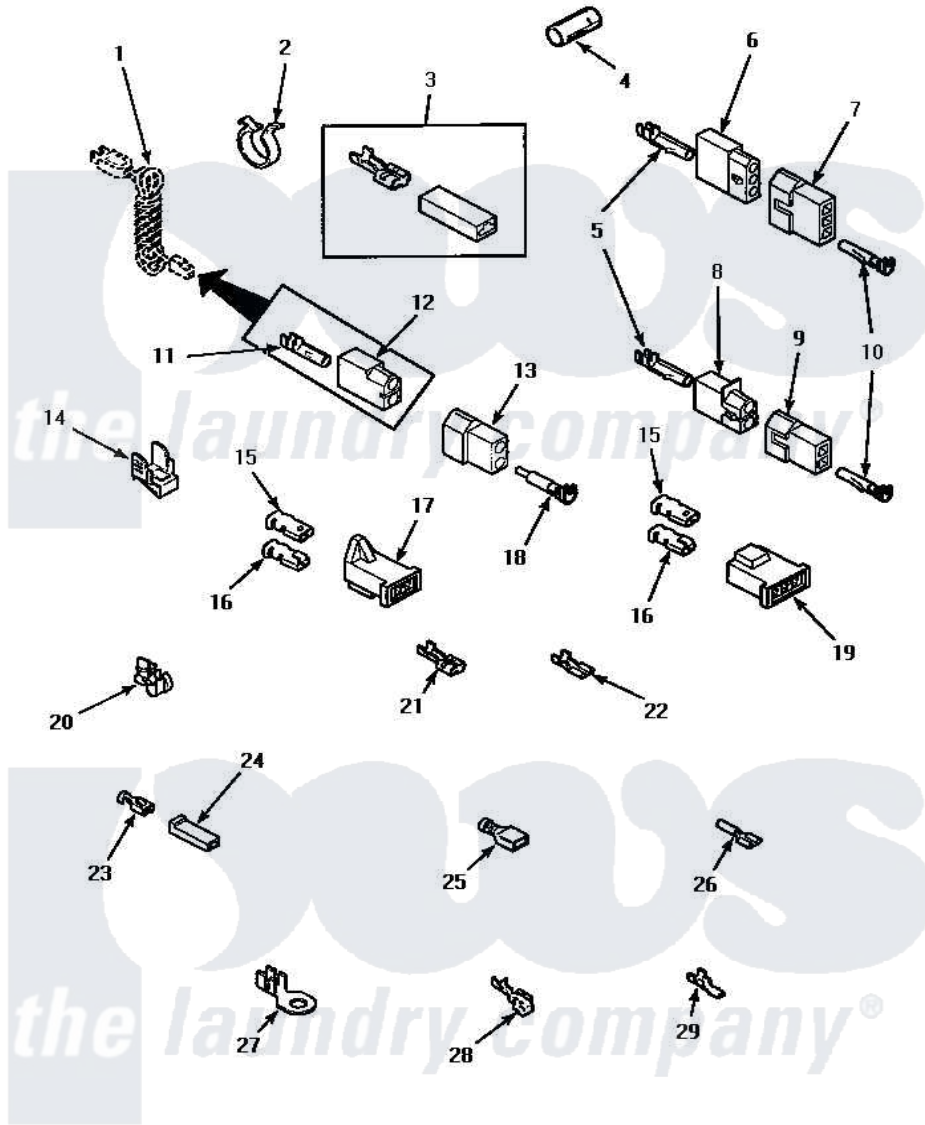

## TERMINALS

Amana [Residential Amana AGM479W2 Dryer Parts](#) Parts Diagram 14 - TERMINALS  
 Click on the part number to view part

Item	Original Part Number	Replaced By	Status	Part Description
1	Y00000000		Not Available	SEE NOTE POWER CORD
2	61510	<a href="#">504034</a>		Clip, Wire
3	<a href="#">Y00237</a>			Terminal-Female 1/4 ((1) 12 GAUGE Wire Or(2) 18 GA
4	Y21365	<a href="#">503670</a>		Sleeve Insulator
5	Y00117	<a href="#">5011-XX</a>		093 Female Socket
6	23039	<a href="#">697780</a>		Receptacle,
7	<a href="#">23040</a>			Plug-3 Circuit
8	<a href="#">56451</a>			Receptacle, 2 Circuit
9	<a href="#">56448</a>			Terminal Block Plug
10	<a href="#">Y00116</a>			Terminal, Pin-Male
11	<a href="#">00130</a>			Terminal, Pin-1/8 Femal
12	<a href="#">56265</a>			Receptacle, 2 Circuit
13	<a href="#">56266</a>			Plug
14	Y00161	<a href="#">B5733302</a>		Clip, Ground
15	<a href="#">Y00189</a>			Terminal, Spade
16	<a href="#">Y00190</a>			Connector-Receptacle