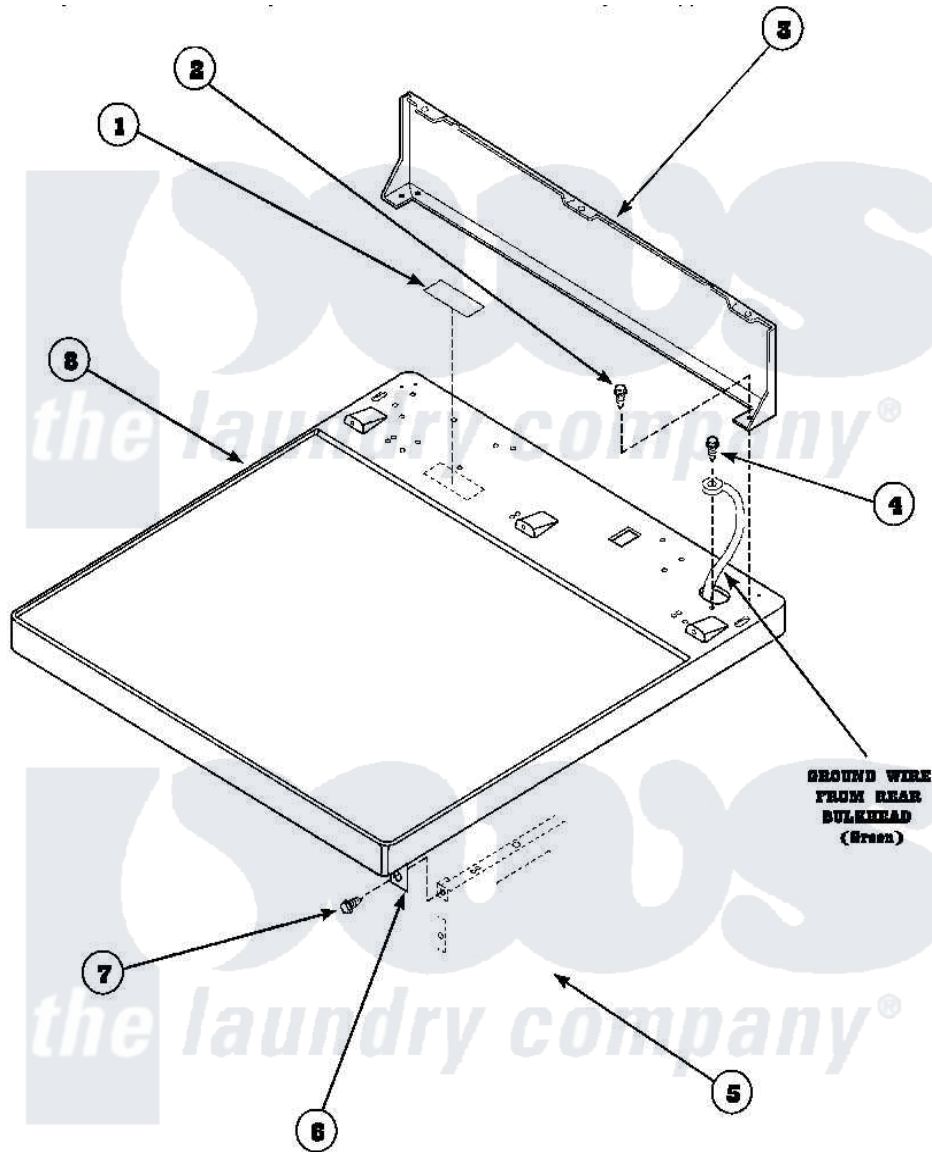

**Amana AGM479W2 (BOM: PAGM479W2) 01 - CABINET TOP AND CONTROL HOOD REAR PANEL**

Amana Residential Amana AGM479W2 (BOM: PAGM479W2) Dryer Parts Parts Diagram 01 - CABINET TOP AND CONTROL HOOD REAR PANEL  
 Click on the part number to view part

Item	Original Part Number	Replaced By	Status	Part Description
1	24903		Not Available	STICKER,DISCONNECT POW
2	501086	<a href="#">90767</a>		Screw, 8A X 3/8 HeX Washer Head Tapping
3	500343		Not Available	PANEL,BACK(HOME HOOD)
4	<a href="#">20530</a>			Screw, 10-24 x 3/8 Hex
5	500001P		Not Available	(ADD LETTER BEFORE "P" IN PART
6	500084	<a href="#">40130801</a>		Bracket, Top Mount
7	33562	<a href="#">27001200</a>		Screw
8	500085P		Not Available	(ADD LETTER L-L, W-W TO PART N