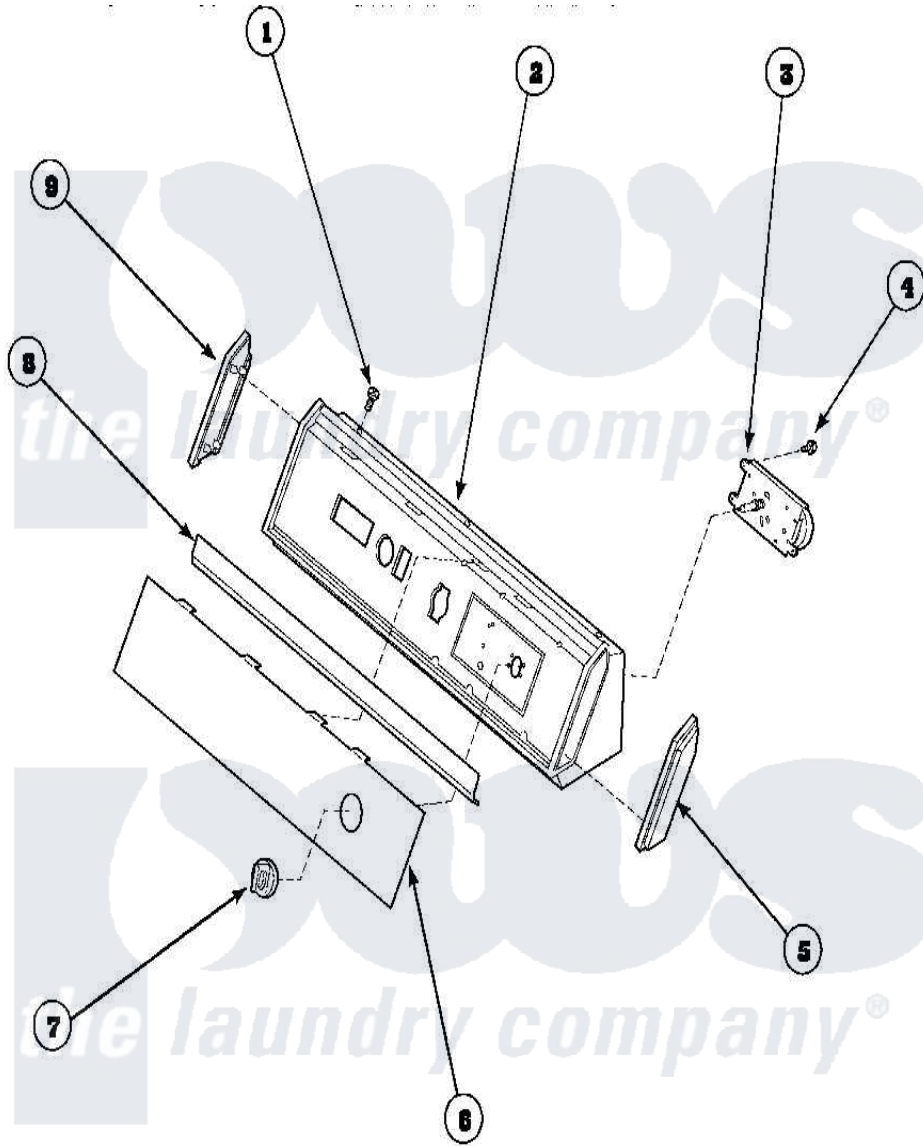

**Amana AGM479W2 (BOM: PAGM479W2) 05 - GRAPHIC PANEL,
CONTROL HOOD AND CONTROLS**

Amana Residential Amana AGM479W2 (BOM: PAGM479W2) Dryer Parts Parts Diagram 05 - GRAPHIC PANEL,
CONTROL HOOD AND CONTROLS
Click on the part number to view part

Item	Original Part Number	Replaced By	Status	Part Description
1	32993		Not Available	SCREW, No.8ABX3/4 POZIDRI
"	31752		Not Available	SCREW, No.8ABX3/4 POZIDRI
2	62745	660966		Switch-WL
"	59937		Not Available	ASSY, HOOD MTG
3	501881		Not Available	TIMER
4	501086	90767		Screw, 8A X 3/8 HeX Washer Head Tapping
5	31248			Cap, End-RH-Chrome
6	502202			Panel, Graphics Black
7	62234		Not Available	ASSY, TIMER KNOB & SKIRT WHITE
"	62176		Not Available	ASSY, TIMER KNOB & SKIR
8	61849R		Not Available	TRIM, CONT PNL TOP
9	31249		Not Available	CAP, END-L.H.-CHROME