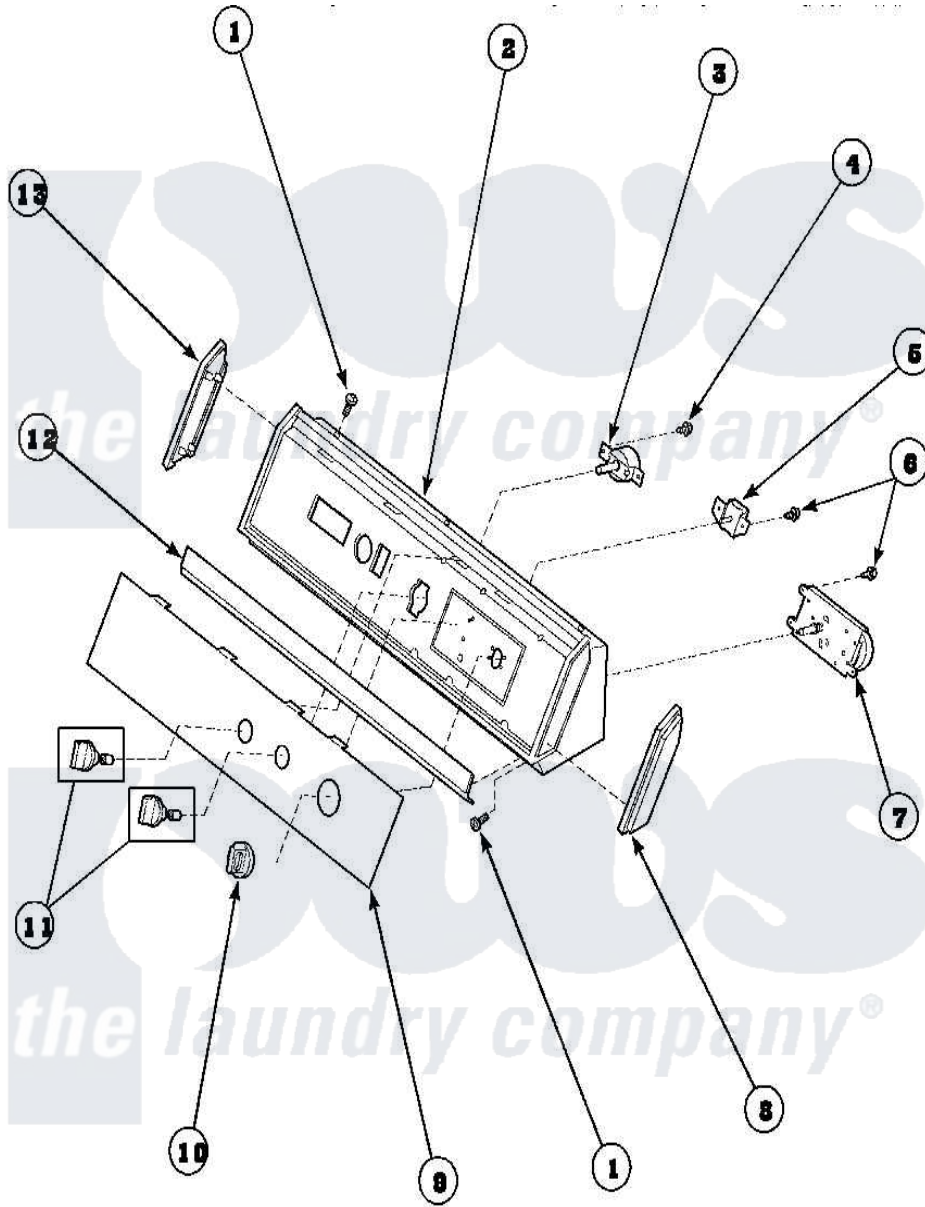

**Amana AGM479W2 (BOM: PAGM479W2) 07 - GRAPHIC PANEL,  
CONTROL HOOD AND CONTROLS**

Amana Residential Amana AGM479W2 (BOM: PAGM479W2) Dryer Parts Parts Diagram 07 - GRAPHIC PANEL,  
CONTROL HOOD AND CONTROLS  
Click on the part number to view part

Item	Original Part Number	Replaced By	Status	Part Description
1	32993		Not Available	SCREW, No.8ABX3/4 POZIDRI
"	31752		Not Available	SCREW, No.8ABX3/4 POZIDRI
2	62745	<a href="#">660966</a>		Switch-WL
"	59937		Not Available	ASSY, HOOD MTG
3	<a href="#">62173</a>			Switch, Temperature Select
4	<a href="#">31260</a>			Screw, No.8 X 3/8 Ind H
5	<a href="#">500823</a>			Signal, Rotary
6	501086	<a href="#">90767</a>		Screw, 8A X 3/8 HeX Washer Head Tapping
7	502967	<a href="#">502967P</a>		Timer 5 Cycle Package
8	<a href="#">31248</a>			Cap, End-RH-Chrome
9	502200	<a href="#">154089501</a>		Control Electrical
"	502445		Not Available	PANEL, GRAPHICS WHITE
10	62234		Not Available	ASSY, TIMER KNOB & SKIRT

10	02204	Not Available	WHITE
"	62176	Not Available	ASSY,TIMER KNOB & SKIR
11	<a href="#">33610</a>		Assembly, Knob-Rotary-Black
"	33688	<a href="#">36701W</a>	Knob
12	61849R	Not Available	TRIM, CONT PNL TOP
13	31249	Not Available	CAP,END-L.H.-CHROME