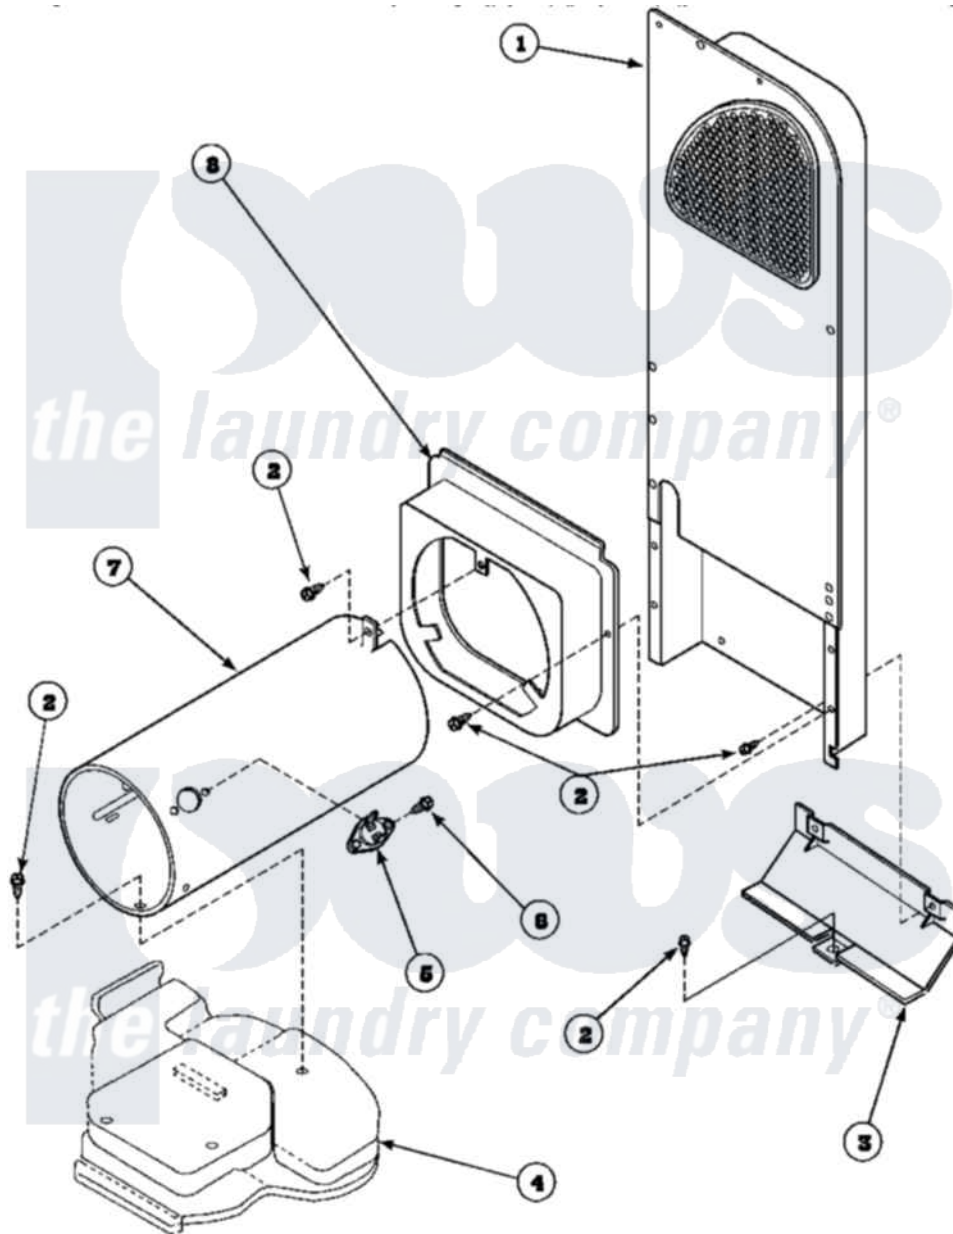

**Amana AGM479W2 (BOM: PAGM479W2) 09 - HEATER BOX ASSY  
ORIGINALLY ON GAS DRYER**

Amana Residential Amana AGM479W2 (BOM: PAGM479W2) Dryer Parts Parts Diagram 09 - HEATER BOX ASSY ORIGINALLY ON GAS DRYER  
Click on the part number to view part

Item	Original Part Number	Replaced By	Status	Part Description
1	500179P	<a href="#">503605</a>		Assembly, Heater Duct
2	501668	<a href="#">503688</a>		Screw, 10B-16 X .34 I
3	60952		Not Available	SHIELD,HEAT DUCT
4	<a href="#">500070</a>			Base, Dryer
5	<a href="#">Y61886</a>			Thermostat, Limit-Blk
6	51782		Not Available	SCREW, 6B-20X5/16
7	61974		Not Available	BURNER HOUSING
8	500122	<a href="#">510101</a>		Shroud Heat Duct