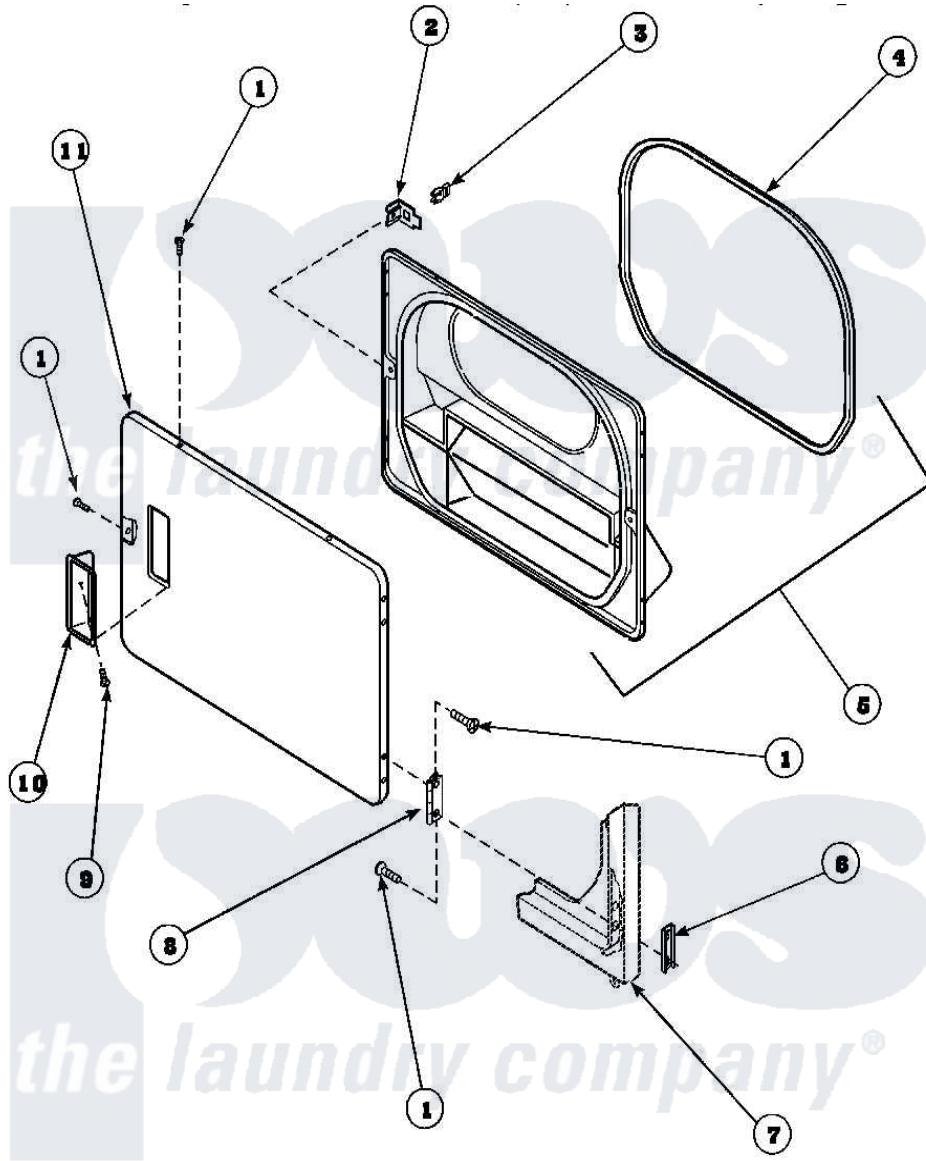

Amana AGM479W2 (BOM: PAGM479W2) 11 - LOADING DOOR

Amana [Residential Amana AGM479W2 \(BOM: PAGM479W2\) Dryer Parts](#) Parts Diagram 11 - LOADING DOOR
 Click on the part number to view part

Item	Original Part Number	Replaced By	Status	Part Description
1	500226			Screw, 8b-16 x 5/8 Tap
2	500223	40116201		Bracket, Door Strike
3	500039	510181		Strike Doormetal
4	500200		Not Available	SEAL, DOOR
5	500199		Not Available	ASSY, LINER & SEAL
6	500236			Clip, Door Hinge Mount
7	500033		Not Available	FRONT PANEL
8	500041	Y503676		Hinge, Door And Top
9	500297	8281236		Screw
10	500042		Not Available	DOOR PULL
11	500040			Outer Door Panel
NI	500035		Not Available	COMPLETE LOADING DOOR ASSEMBLY