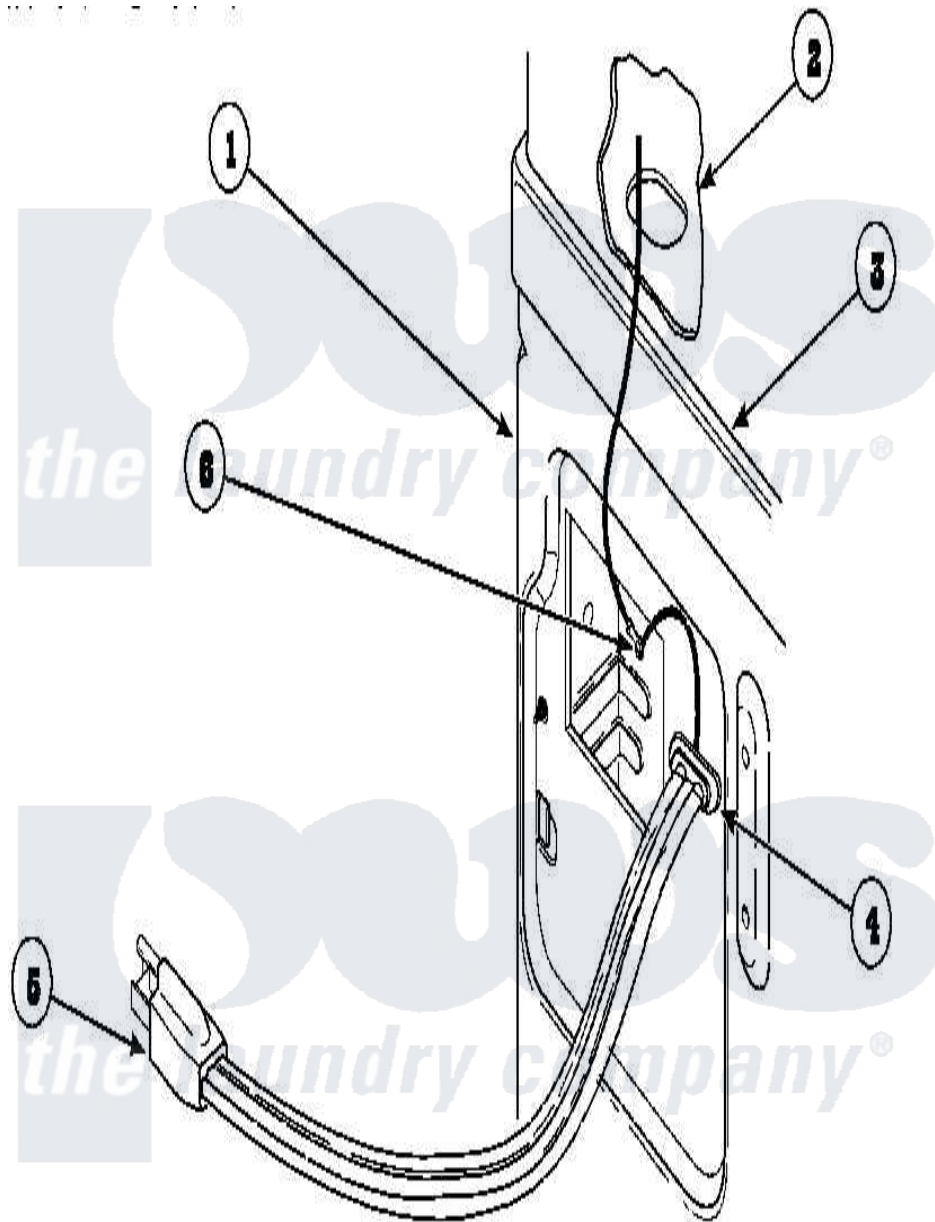

Amana AGM479W2 (BOM: PAGM479W2) 15 - POWER CORDS

Amana [Residential Amana AGM479W2 \(BOM: PAGM479W2\) Dryer Parts](#) Parts Diagram 15 - POWER CORDS
 Click on the part number to view part

Item	Original Part Number	Replaced By	Status	Part Description
1	500001P		Not Available	(ADD LETTER BEFORE "P" IN PART
2	500343		Not Available	PANEL, BACK(HOME HOOD)
3	500085P		Not Available	(ADD LETTER L-L, W-W TO PART N
4	21903	211881		Grommet, Cord Part Not Used- Gas Models Only
5	Y56222	27001142		Cord, Power
6	501668	503688		Screw, 10B-16 X .34 I
"	20530			Screw, 10-24 x 3/8 Hex