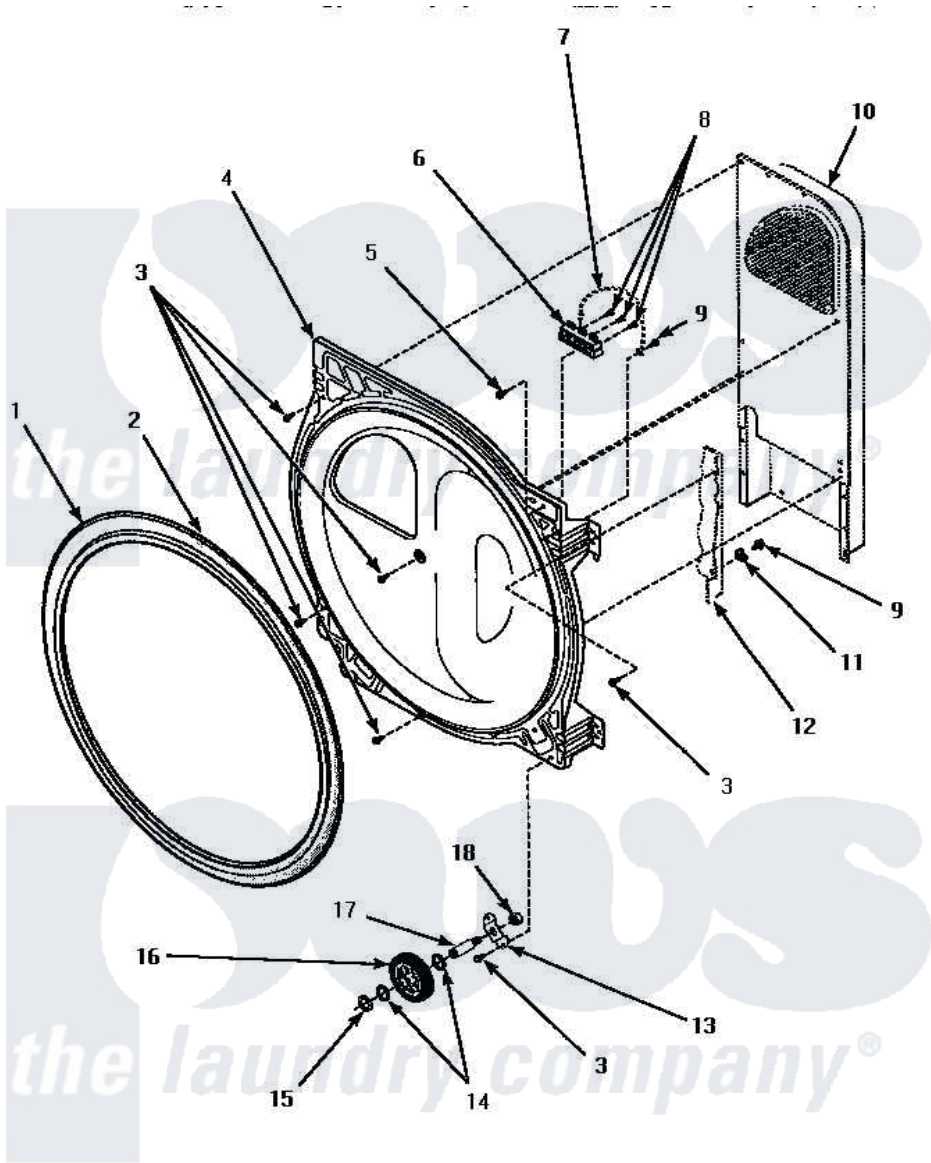

Amana AGM499L 01 - BULKHEAD/FELT SEAL/CYL ROLLER & TERM BLK

REAR BULKHEAD, FELT SEAL, CYLINDER ROLLER AND TERMINAL BLOCK

Amana [Residential Amana AGM499L Dryer Parts](#) Parts Diagram 01 - BULKHEAD/FELT SEAL/CYL ROLLER & TERM BLK

Click on the part number to view part

Item	Original Part Number	Replaced By	Status	Part Description
1	501801	37001132		Seal, Cylinder
2	22506P	511637P		Adh Dow 737 Clr 3 Oz Tube
3	501668	503688		Screw, 10B-16 X .34 I
4	500356W	502614WP		Bulkhead, Rear
5	501285			Screw, No.12 X 9/16-Pla
8	Y61199	3400094		Screw, 10-32 X 3/8
9	20530			Screw, 10-24 x 3/8 Hex
10	Y00000000		Not Available	SEE NOTE HEATER BOX ASSEMBLY
11	51474		Not Available	WASHER,13/64IDX1/2ODX.
12	Y00000000		Not Available	SEE NOTE CABINET
13	500062	40113601		Assembly, Roller Brkt
14	52549			Washer, 501 ID X3/4 Odx
15	23748			Ring, Retaining
16	500214	37001042		Assembly, Cylinder Roller
17	56461			Shaft