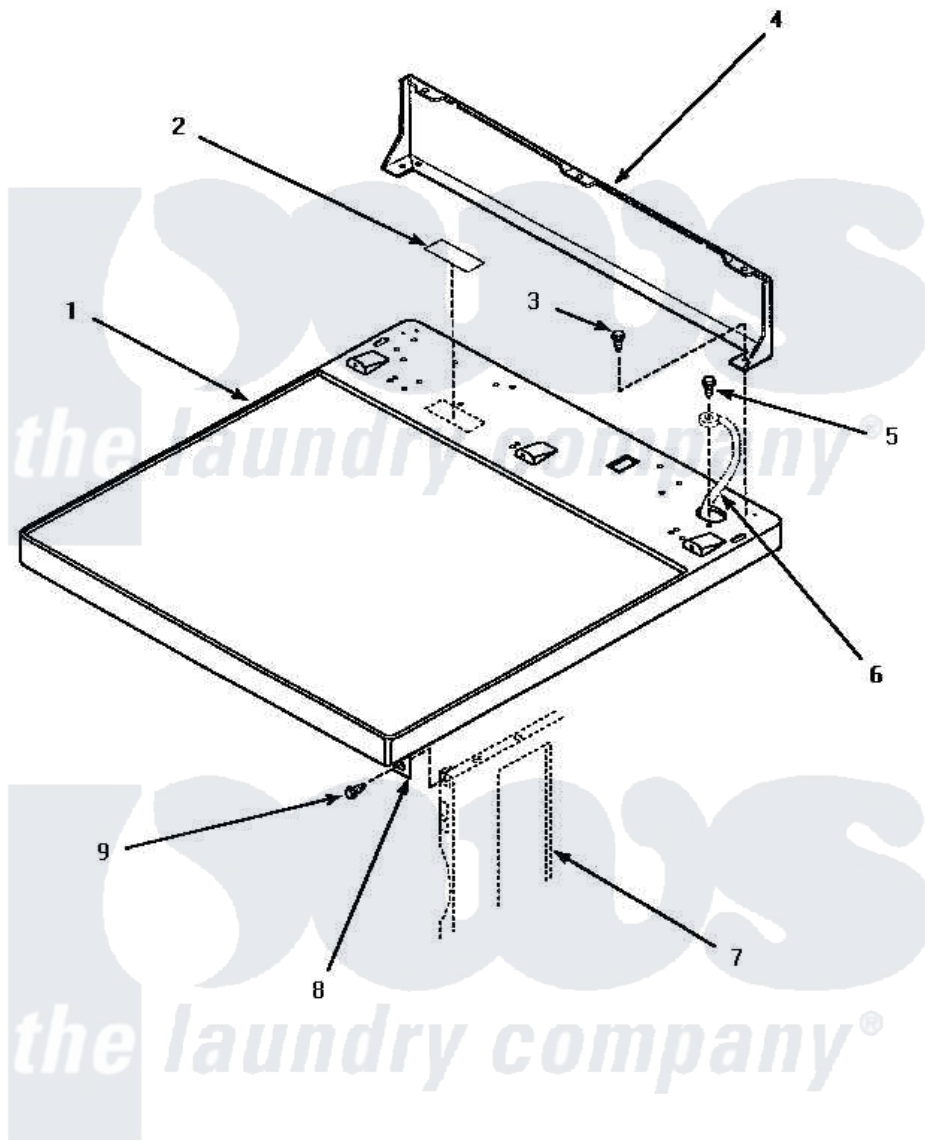

Amana AGM499L 02 - CABINET TOP & CONTROL HOOD REAR PANEL

CABINET TOP AND CONTROL HOOD REAR PANEL

Amana [Residential Amana AGM499L Dryer Parts](#) Parts Diagram 02 - CABINET TOP & CONTROL HOOD REAR PANEL

[Click on the part number to view part](#)

Item	Original Part Number	Replaced By	Status	Part Description
1	500085WP	37001027		Panel, Top
"	500085HP		Not Available	PANEL, TOP-HOME
"	500085LP	510029LP		Kit Top Panel W/Hwdomestic
2	24903		Not Available	STICKER, DISCONNECT POW
3	501086	90767		Screw, 8A X 3/8 HeX Washer Head Tapping
4	500343		Not Available	PANEL, BACK(HOME HOOD)
5	20530			Screw, 10-24 x 3/8 Hex
6	Y00000000		Not Available	SEE NOTE GROUND WIRE FROM REAR BULKHEAD, GREEN
7	Y00000000		Not Available	SEE NOTE CABINET
8	500084	40130801		Bracket, Top Mount
9	33562	27001200		Screw